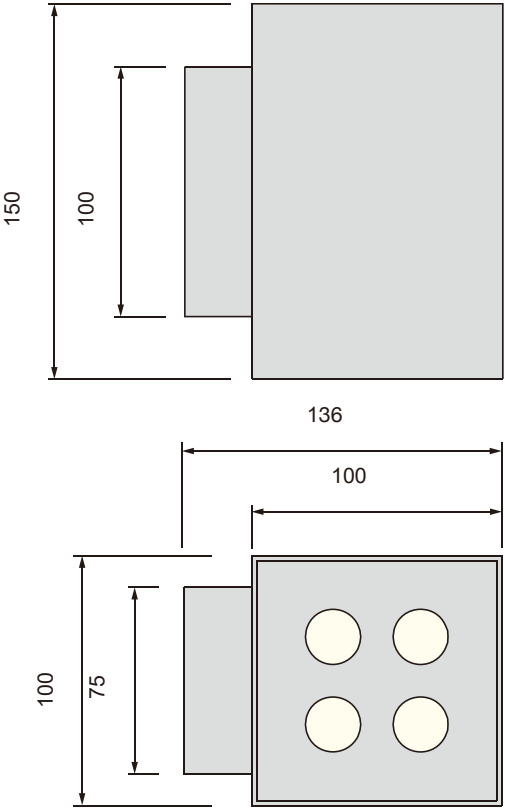

Technical Drawing

Down light : 7W or 9W

Up and Down Light : 2 x 7W or 2x9W

Down light : 15W or 20W

Up and Down Light : 2 x 15W or 2x20W

Unit: mm