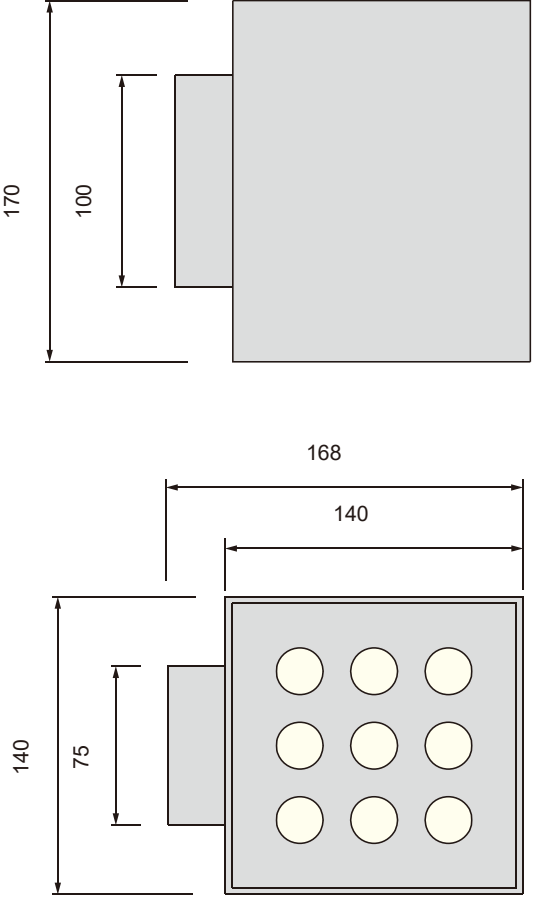

Technical Drawing

Down light : 7W or 9W

Up and Down Light : 2 x 7W or 2x9W

Down light : 15W or 20W

Up and Down Light : 2 x 15W or 2x20W

Unit: mm