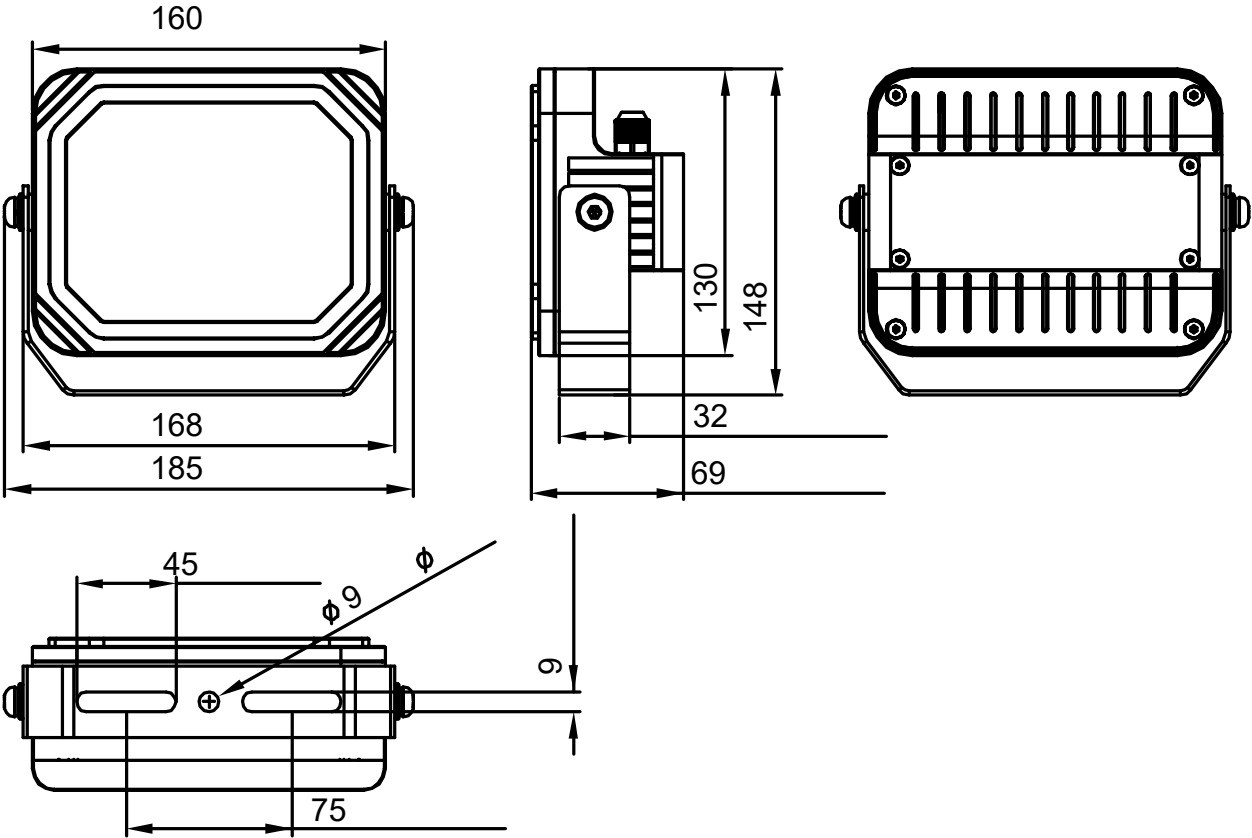

Technical Drawing

20W / 30W

Unit: mm

Technical Drawing

40W / 50W / 60W / 70W / 80W

Unit: mm

Technical Drawing

100W / 120W / 150W

Unit: mm

Technical Drawing

180W / 200W

Unit: mm