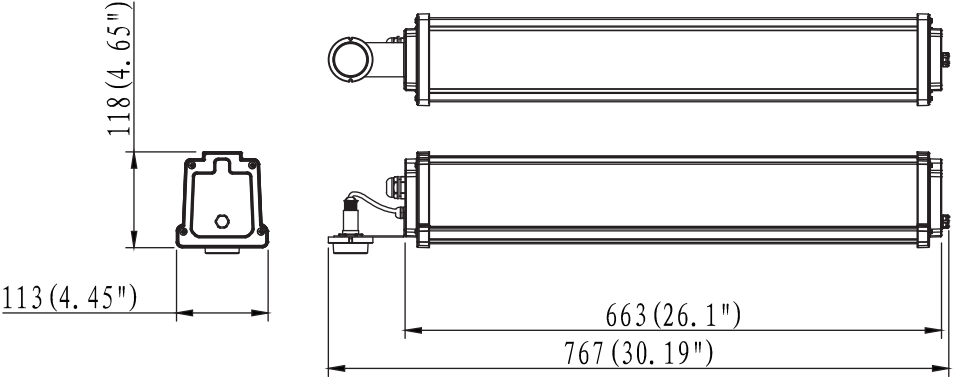

Technical Drawing

50W

100W

Motion Sensor Type

Motion Sensor Type

Unit: mm

Technical Drawing

150W

200W

Motion Sensor Type

Motion Sensor Type

Unit: mm