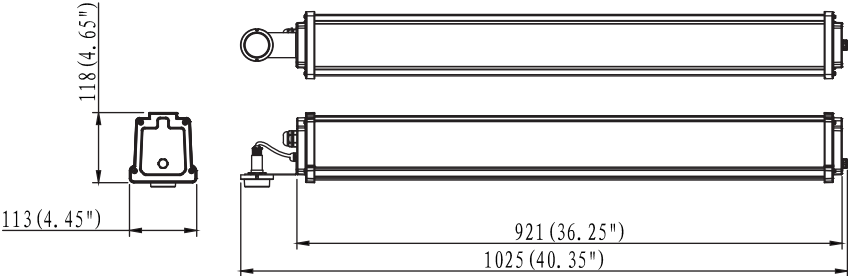

Technical Drawing

50W

100W

Motion Sensor Type

Motion Sensor Type

Unit: mm

Technical Drawing

150W

200W

Motion Sensor Type

Motion Sensor Type

Unit: mm