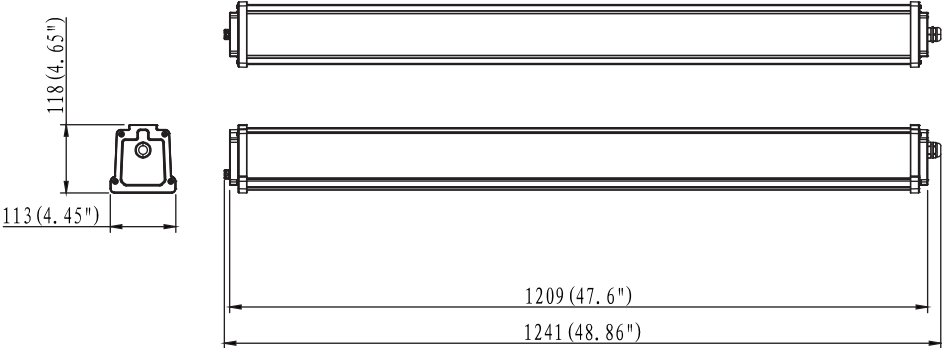

Technical Drawing

50W

100W

Motion Sensor Type

Motion Sensor Type

Unit: mm

Technical Drawing

150W

200W

Motion Sensor Type

Motion Sensor Type

Unit: mm