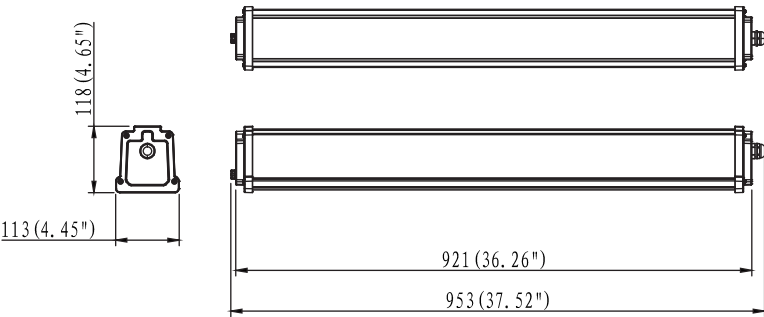

Technical Drawing

50W

100W

Motion Sensor Type

Motion Sensor Type

Unit: mm

Technical Drawing

150W

200W

Motion Sensor Type

Motion Sensor Type

Unit: mm