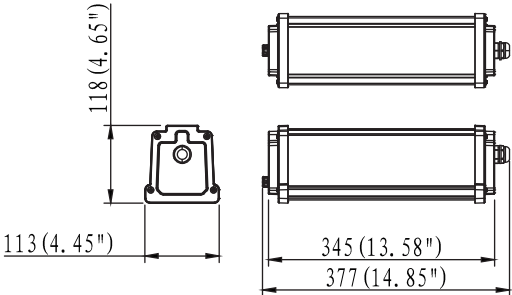

Technical Drawing

50W

100W

Motion Sensor Type

Motion Sensor Type

Unit: mm

Technical Drawing

150W

200W

Motion Sensor Type

Motion Sensor Type

Unit: mm