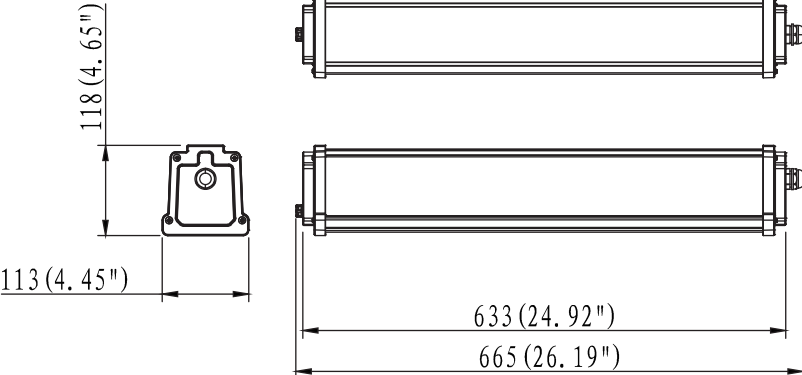

Technical Drawing

50W

100W

Motion Sensor Type

Motion Sensor Type

Unit: mm

Technical Drawing

150W

200W

Motion Sensor Type

Motion Sensor Type

Unit: mm