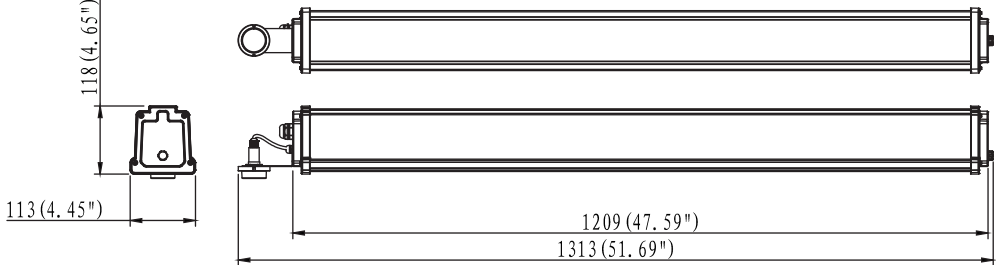

Technical Drawing

50W

100W

Motion Sensor Type

Motion Sensor Type

Unit: mm

Technical Drawing

150W

200W

Motion Sensor Type

Motion Sensor Type

Unit: mm