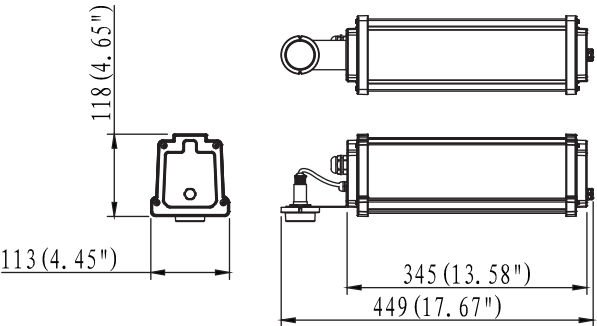

Technical Drawing

50W

100W

Motion Sensor Type

Motion Sensor Type

Unit: mm

Technical Drawing

150W

200W

Motion Sensor Type

Motion Sensor Type

Unit: mm