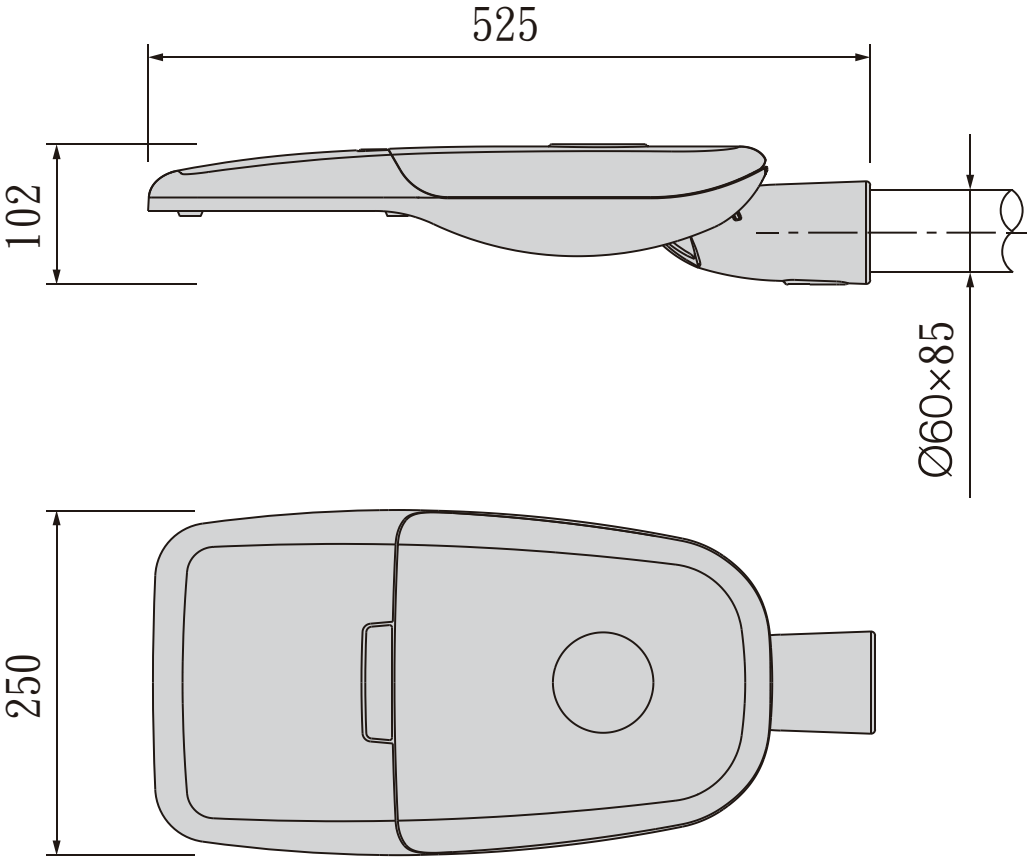

Technical Drawing
LED Street Light -SLE-X

Unit: mm