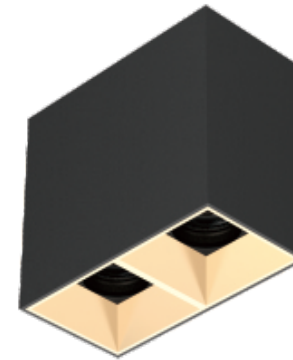

Technical Drawing

ANTI-GLARE ACCESSORY

Honeycomb mesh

Honeycomb mesh

Honeycomb mesh

SECONDARY REFLECTOR

Matt Black White

SECONDARY REFLECTOR

Specular Chrome Black White

Matt Black Gold

SECONDARY REFLECTOR

Specular Chrome Black White

Matt Black Gold