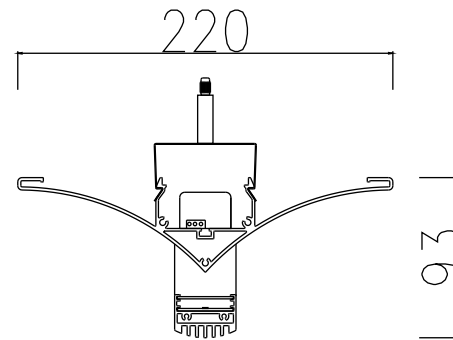

Technical Drawing

Installation:
Ceiling Mounted

Installation: Suspended

Size
(L*W*H)
1140*220*93