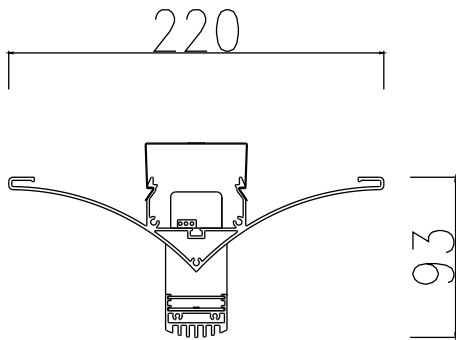

Technical Drawing

Installation:
Ceiling Mounted

Installation: Suspended

Size
(L*W*H)
1140*220*93