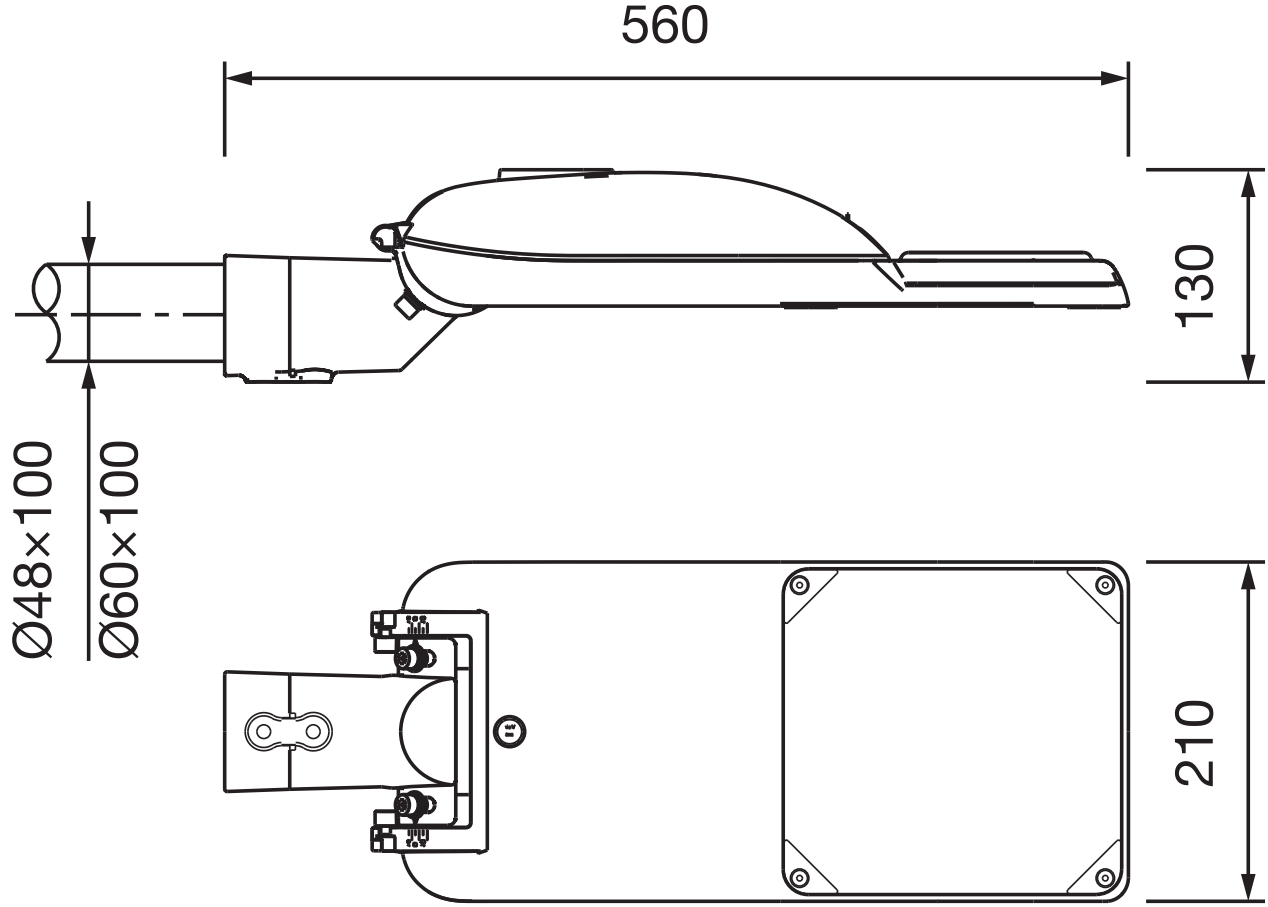

Technical Drawing
LED Street Light --SOGNE-L (120W -180W)

$\varnothing 60$ ixing Arm

$\varnothing 48$ Fixing Arm
Arm / Adapter required for install on the pole.

Unit: mm

Technical Drawing
LED Street Light --SOGNE-M (40W -100W)

Unit: mm

Ø60ixing Arm

Ø48Fixing Arm
Arm / Adapter required for install on the pole.