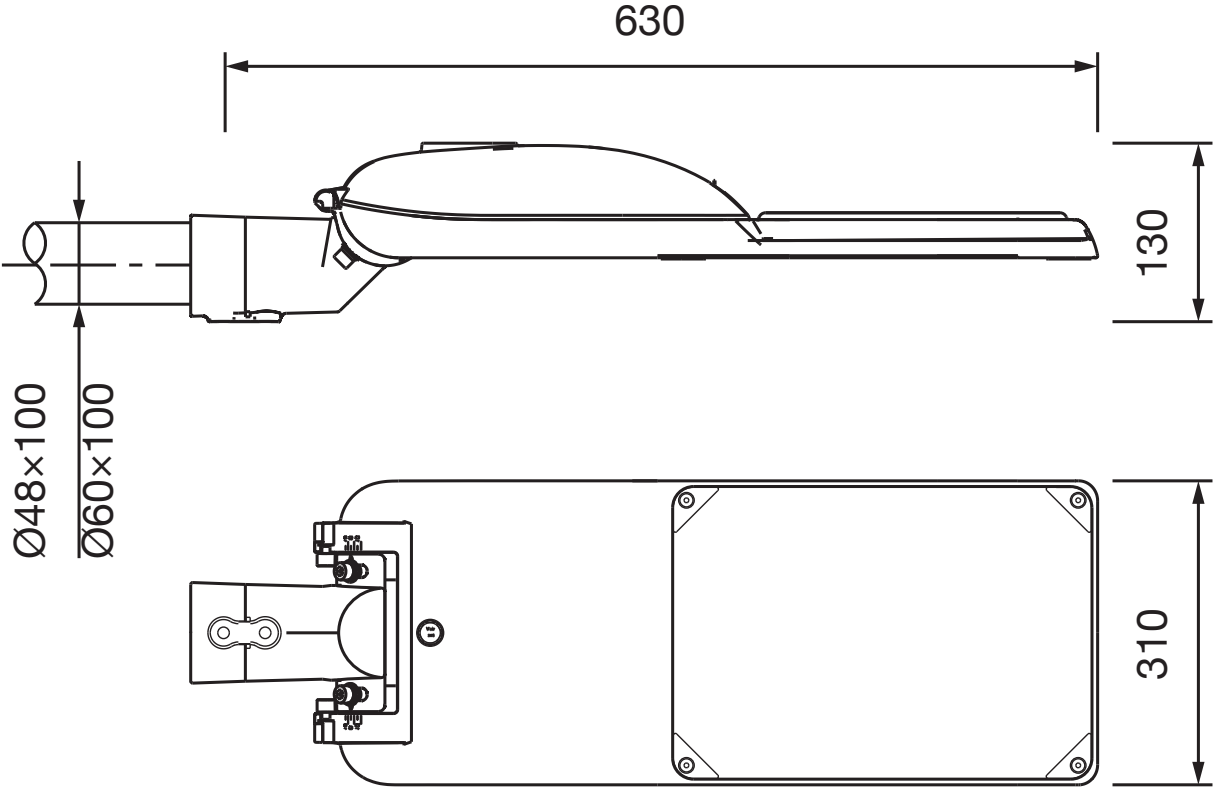

Technical Drawing
LED Street Light --SOGNE-L (120W -180W)

$\varnothing 60$ ixing Arm

$\varnothing 48$ Fixing Arm
Arm / Adapter required for install on the pole.

Unit: mm

Technical Drawing
LED Street Light --SOGNE-M (40W -100W)

Unit: mm

Ø60ixing Arm

Ø48Fixing Arm
Arm / Adapter required for install on the pole.