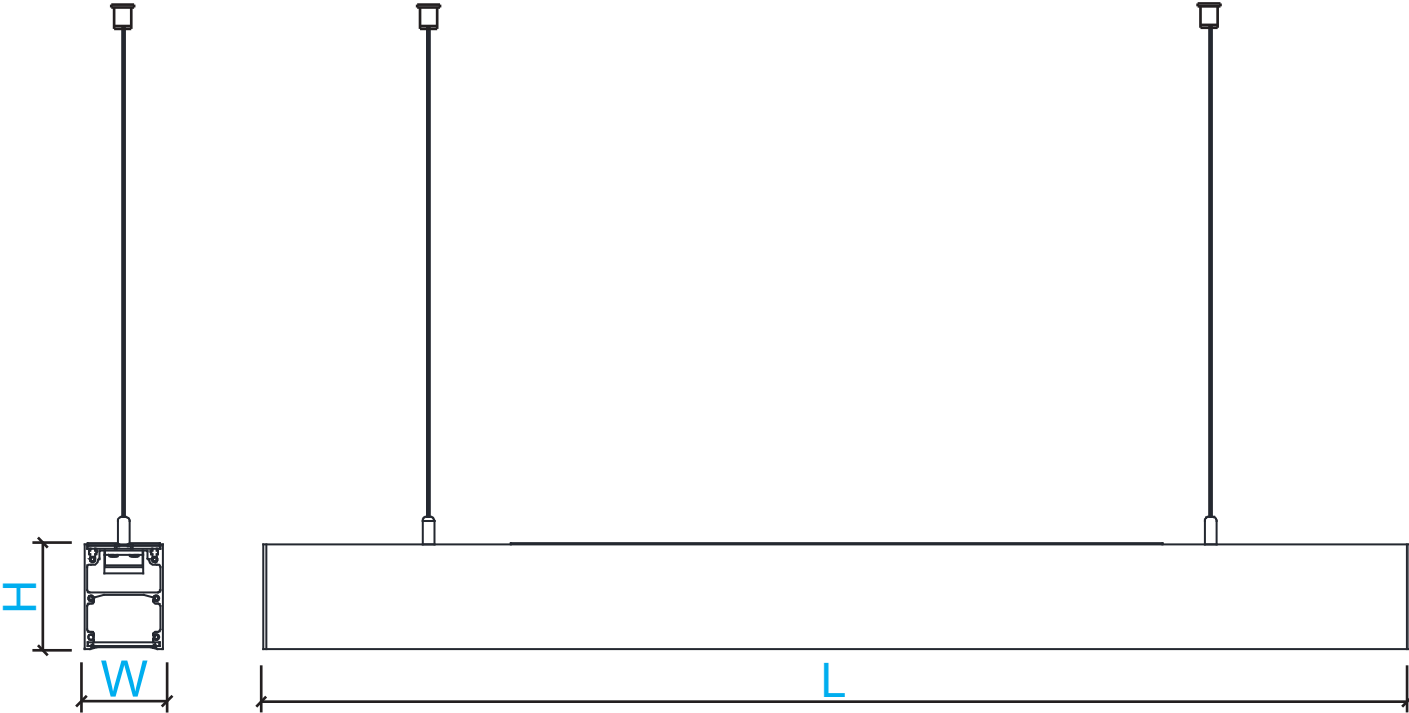

Technical Drawing- Pendant Mounted

LxWxH

879x60x80

1139x60x80

1481x60x80

Unit: mm

Technical Drawing- Ceiling Mounted

LxWxH

879x60x80

1139x60x80

1481x60x80

Unit: mm