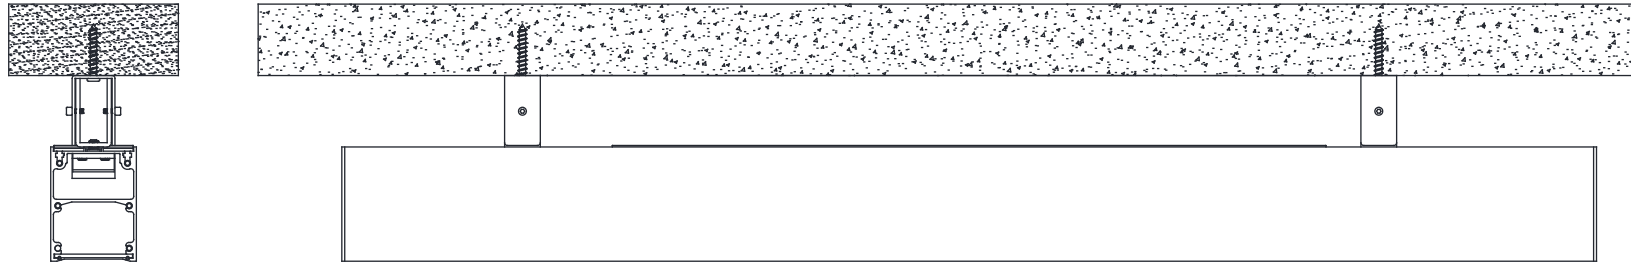

Technical Drawing- Pendant Mounted

LxWxH

879x60x80

1139x60x80

1481x60x80

Unit: mm

Technical Drawing- Ceiling Mounted

LxWxH

879x60x80

1139x60x80

1481x60x80

Unit: mm