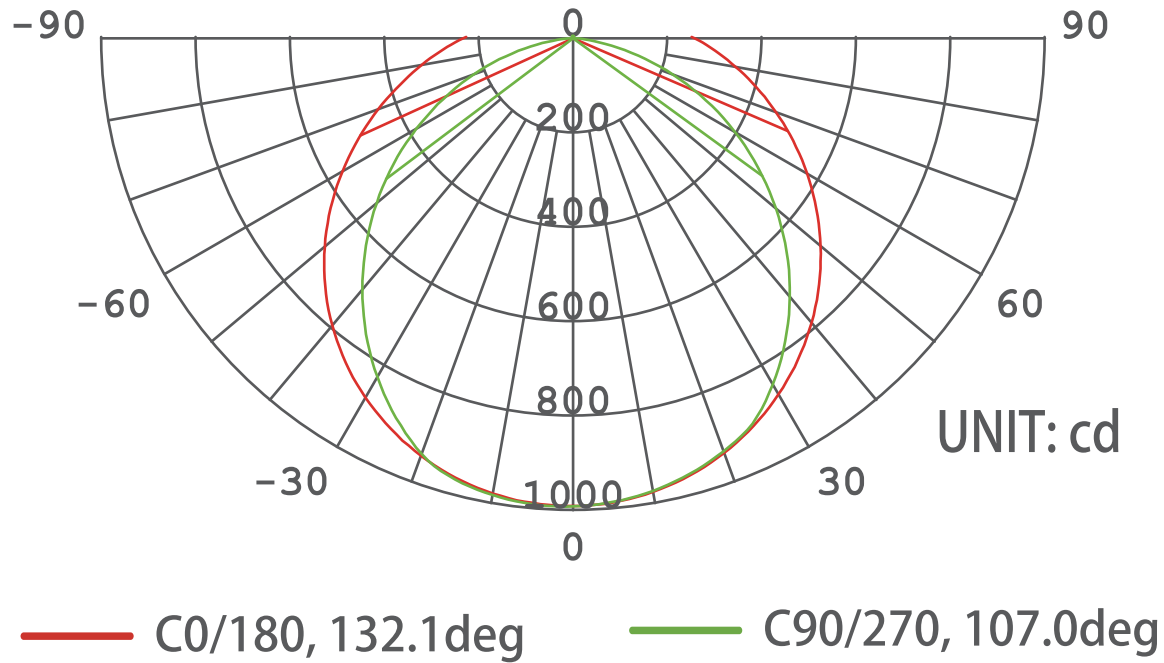

Project	Fixture#	Date
		Firm

Ordering Information

Choose the option that suits your need and write its corresponding code on the appropriate line to form the product code.

Example product code: [BATEMY-12W-SW-40](#)

BATEMY - - - - -
Power Consumption
LED Driver Type
Color Temperature

Power Consumption		LED Driver Type		Color Temperature	
Code	Description	Code	Description	Code	Description
12w	12W @ 2 ft @ 600mm	SW	ON/OFF Switch	27	2700K
14w	14W @ 2 ft @ 600mm	AN	Analog 0 -10V Dimming	30	3000K
24W	14W @ 4 ft @ 1200mm	DA	DALI Dimming	40	4000K
28W	28W @ 4 ft @ 1200mm	EM	Emergency Battery	50	5000K
33W	33W @ 5 ft @ 1500mm	ZI	ZIGBEE Wireless Control	65	6500K
38W	38W @ 5 ft @ 1500mm	MS	Microwave Sensor		
50W	50W @ 6 ft @ 1800mm				
60W	60W @ 6 ft @ 1800mm				

BEAM ANGLE