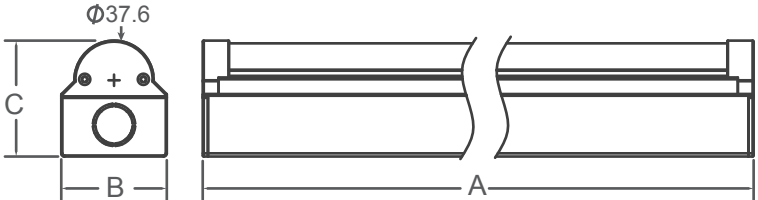

Technical Drawing

Length	A	B	C
60cm/2ft	600	55	58
120cm/4ft	1200	55	58
150cm/5ft	1500	55	58
180cm/6ft	1800	55	58