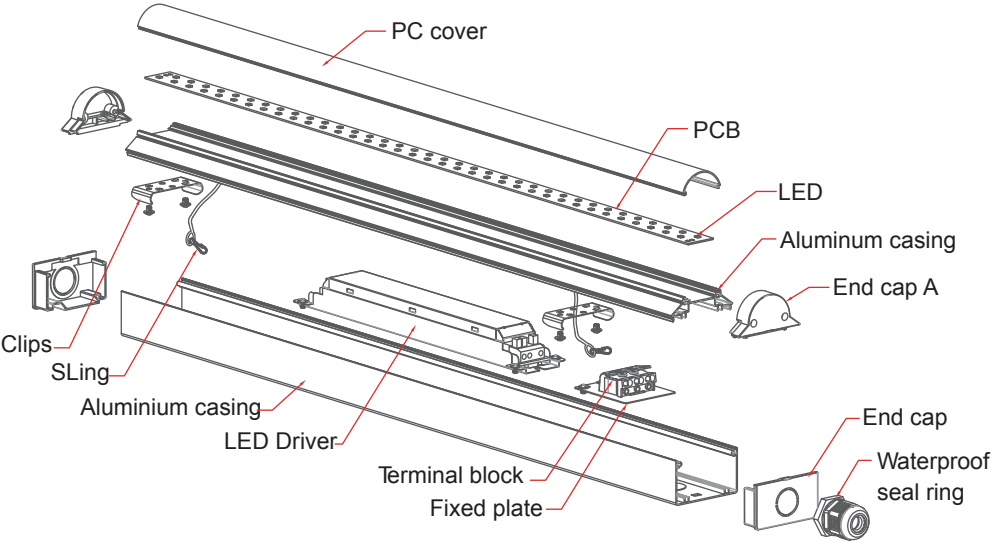

Certification

Project	Fixture#	Date
		Firm

Ordering Information

Choose the option that suits your need and write its corresponding code on the appropriate line to form the product code.

Example product code: [BATEMY-12W-SW-40](#)

BEAM ANGLE

Technical Drawing

Length	A	B	C
60cm/2ft	600	55	58
120cm/4ft	1200	55	58
150cm/5ft	1500	55	58
180cm/6ft	1800	55	58

Product Size	L	L1	L2	L3
2FT	600mm	—	340mm	89.5mm
4FT	1200mm	610mm	800mm	159.5mm
5FT	1500mm	610mm	840mm	289.5mm
6FT	1800mm	610mm	1140mm	289.5mm

Unit: mm

Fixture Type: LED Slim Batten Light BATEMY Series

 <p>Please read the instruction manual carefully before commencing installation and retain for future reference; Please switch off the electricity at the mains before installation and operated by professional personnel.</p>	<p>①</p> 
<p>a. Back wiring</p>  <p>b. Side wiring</p> 	<p>② ③</p> 
<p>a. Back wiring</p>  <p>b. Side wiring</p>  <div data-bbox="327 1624 678 1769"> <p>min. 3x0,75mm max. 3x2,0mm</p>  <p>min. 06 max. 11T</p> <p>Standard function</p>  </div>	<p>④ ⑤</p> 