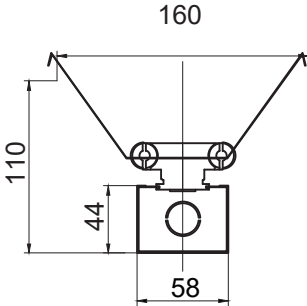

Dimension-尺寸-Dimensión  
 Unit: mm

**T5 Batten**  
 • L 575 x W 58 x H 44, L 875 x W 58 x H 44  
 • L 1175 x W 58 x H 44, L 1475 x W 58 x H 44  
**T8 Batten**  
 • L 625 x W 58 x H 44, L 925 x W 58 x H 44  
 • L 1230 x W 58 x H 44, L 1530 x W 58 x H 44  
**Others**  
 • T5 Batten with reflector or Prismatic Diffuser refer drawing  
 • T8 Batten with diffuser or Prismatic Diffuser refer drawing

Unit: mm

# Technical Drawing

## T5 Batten

**Metal Reflector V shape**

Single Tube  
with reflector

Single Tube

Twin Tube  
with reflector

Twin Tube

Unit: mm