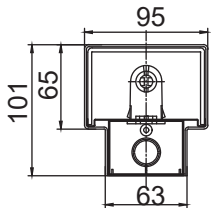

Dimension-尺寸-Dimensión  
 Unit: mm

**T5 Batten**  
 • L 575 x W 58 x H 44, L 875 x W 58 x H 44  
 • L 1175 x W 58 x H 44, L 1475 x W 58 x H 44  
**T8 Batten**  
 • L 625 x W 58 x H 44, L 925 x W 58 x H 44  
 • L 1230 x W 58 x H 44, L 1530 x W 58 x H 44  
**Others**  
 • T5 Batten with reflector or Prismatic Diffuser refer drawing  
 • T8 Batten with diffuser or Prismatic Diffuser refer drawing

# Beam Angle

Technical Drawing

T8 Batten

Twin Tube

Single Tube

Polycarbonate Prismatic Diffuser

Twin Tube

Single Tube

Unit: mm