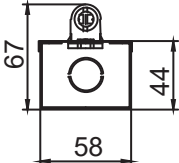

Single Tube