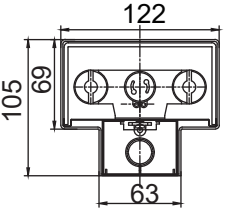

Dimension-尺寸-Dimensión  
 Unit: mm

**T5 Batten**  
 • L 575 x W 58 x H 44, L 875 x W 58 x H 44  
 • L 1175 x W 58 x H 44, L 1475 x W 58 x H 44  
**T8 Batten**  
 • L 625 x W 58 x H 44, L 925 x W 58 x H 44  
 • L 1230 x W 58 x H 44, L 1530 x W 58 x H 44  
**Others**  
 • T5 Batten with reflector or Prismatic Diffuser refer drawing  
 • T8 Batten with diffuser or Prismatic Diffuser refer drawing

# Beam Angle

Technical Drawing

T8 Batten

Twin Tube

Single Tube

Polycarbonate Prismatic Diffuser

Twin Tube

Single Tube

Unit: mm

# Technical Drawing