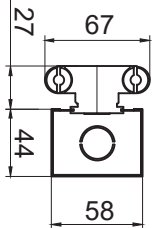

Dimension-尺寸-Dimensión  
 Unit: mm

**T5 Batten**  
 • L 575 x W 58 x H 44, L 875 x W 58 x H 44  
 • L 1175 x W 58 x H 44, L 1475 x W 58 x H 44  
**T8 Batten**  
 • L 625 x W 58 x H 44, L 925 x W 58 x H 44  
 • L 1230 x W 58 x H 44, L 1530 x W 58 x H 44  
**Others**  
 • T5 Batten with reflector or Prismatic Diffuser refer drawing  
 • T8 Batten with diffuser or Prismatic Diffuser refer drawing

# Technical Drawing

## T5 Batten

**Metal Reflector V shape**

Single Tube  
with reflector

Single Tube

Twin Tube  
with reflector

Twin Tube

Unit: mm