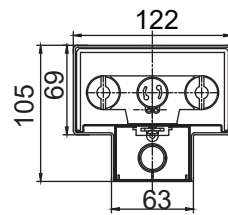

BATESA-G2

For LED T5 / T8 Tube

Polycarbonate Prismatic Diffuser

Twin

- Steel Sheet with Powder Coating
- Polycarbonate Prismatic for resistant dust and moth
- Transmittance rate of the prismatic Polycarbonate diffuser : 80%
- Compatible with LED T8 or LED T5 Tube lamp
- Integrated LED Control Gear 1-10V and DALI, and Zigbee wireless
- Comply with Hot Wire Testing: 850°C
- Options : Reflector or Polycarbonate Prismatic Diffuser