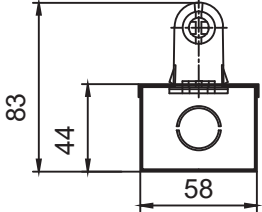

Dimension-尺寸-Dimensión  
 Unit: mm

**T5 Batten**  
 • L 575 x W 58 x H 44, L 875 x W 58 x H 44  
 • L 1175 x W 58 x H 44, L 1475 x W 58 x H 44  
**T8 Batten**  
 • L 625 x W 58 x H 44, L 925 x W 58 x H 44  
 • L 1230 x W 58 x H 44, L 1530 x W 58 x H 44  
**Others**  
 • T5 Batten with reflector or Prismatic Diffuser refer drawing  
 • T8 Batten with diffuser or Prismatic Diffuser refer drawing

# Beam Angle

Technical Drawing

T8 Batten

Twin Tube

Single Tube

Polycarbonate Prismatic Diffuser

Twin Tube

Single Tube

Unit: mm