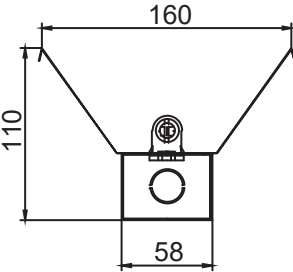

Technical Drawing

T5 Batten

Metal Reflector V shape

Single Tube
with reflector