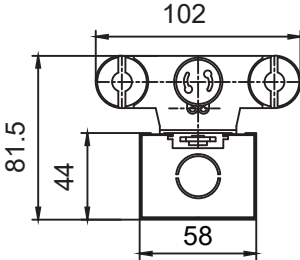

Technical Drawing

T8 Batten

Twin Tube