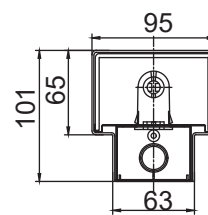

Single

- Steel Sheet with Powder Coating
- Polycarbonate Prismatic for resistant dust and moth
- Transmittance rate of the prismatic Polycarbonate diffuser : 80%
- Compatible with LED T8 or LED T5 Tube lamp
- Integrated LED Control Gear 1-10V and DALI, and Zigbee wireless
- Comply with Hot Wire Testing: 850°C
- Options : Reflector or Polycarbonate Prismatic Diffuser