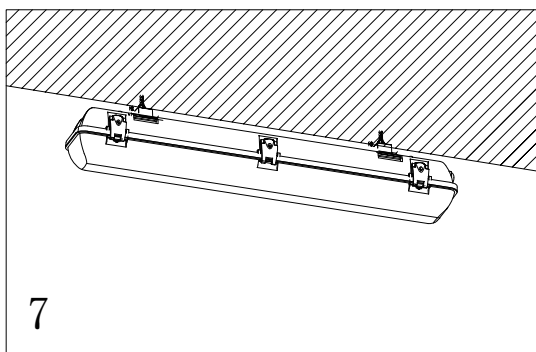

BAWATY - - _____
POWER

POWER	
Code	Description
7W	1 pcs x 2feet 7W LED T5 or LED T8
8W	1 pcs x 2feet 8W LED T5 or LED T8
9W	1 pcs x 2feet 9W LED T5 or LED T8
10W	1 pcs x 2feet 10W LED T5 or LED T8
14W	1 pcs x 4feet 14W LED T5 or LED T8
14W	1 pcs x 4feet 14W LED T5 or LED T8
16W	1 pcs x 4feet 16W LED T5 or LED T8
18W	1 pcs x 4feet 18W LED T5 or LED T8
20W	1 pcs x 4feet 20W LED T5 or LED T8
22W	1 pcs x 5feet 22W LED T5 or LED T8
25W	1 pcs x 5feet 25W LED T5 or LED T8
28W	1 pcs x 5feet 28W LED T5 or LED T8
30W	1 pcs x 5feet 30W LED T5 or LED T8
14W	2 pcs x 2feet 7W LED T5 or LED T8
16W	2 pcs x 2feet 8W LED T5 or LED T8
18W	2 pcs x 2feet 9W LED T5 or LED T8
20W	2 pcs x 2feet 10W LED T5 or LED T8
24W	2 pcs x 4feet 12W LED T5 or LED T8
28W	2 pcs x 4feet 14W LED T5 or LED T8
32W	2 pcs x 4feet 16W LED T5 or LED T8
36W	2 pcs x 4feet 18W LED T5 or LED T8
40W	2 pcs x 4feet 20W LED T5 or LED T8
44W	2 pcs x 5feet 22W LED T5 or LED T8
50W	2 pcs x 5feet 25W LED T5 or LED T
56W	2 pcs x 5feet 28W LED T5 or LED T8
60W	2 pcs x 5feet 30W LED T5 or LED T8

Beam Angle

Technical Drawing

1 x LED T5

2 x LED T5

Unit :mm

Technical Drawing

Unit :mm

Technical Drawing

Unit :mm

Fixture Type: LED Waterproof Single Batten

*For more details, refer to data sheet.

Fixture Type: LED Waterproof Twin Batten

*For more details, refer to data sheet.