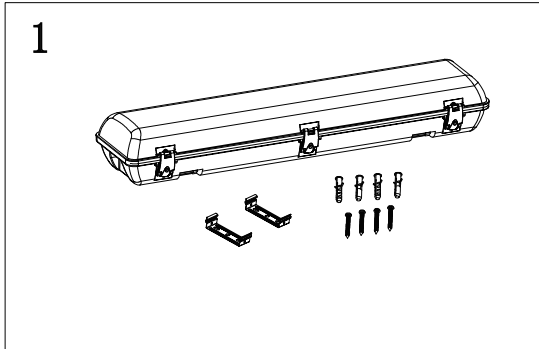

BAWATY - - _____
POWER

POWER	
Code	Description
7W	1 pcs x 2feet 7W LED T5 or LED T8
8W	1 pcs x 2feet 8W LED T5 or LED T8
9W	1 pcs x 2feet 9W LED T5 or LED T8
10W	1 pcs x 2feet 10W LED T5 or LED T8
14W	1 pcs x 4feet 14W LED T5 or LED T8
14W	1 pcs x 4feet 14W LED T5 or LED T8
16W	1 pcs x 4feet 16W LED T5 or LED T8
18W	1 pcs x 4feet 18W LED T5 or LED T8
20W	1 pcs x 4feet 20W LED T5 or LED T8
22W	1 pcs x 5feet 22W LED T5 or LED T8
25W	1 pcs x 5feet 25W LED T5 or LED T8
28W	1 pcs x 5feet 28W LED T5 or LED T8
30W	1 pcs x 5feet 30W LED T5 or LED T8
14W	2 pcs x 2feet 7W LED T5 or LED T8
16W	2 pcs x 2feet 8W LED T5 or LED T8
18W	2 pcs x 2feet 9W LED T5 or LED T8
20W	2 pcs x 2feet 10W LED T5 or LED T8
24W	2 pcs x 4feet 12W LED T5 or LED T8
28W	2 pcs x 4feet 14W LED T5 or LED T8
32W	2 pcs x 4feet 16W LED T5 or LED T8
36W	2 pcs x 4feet 18W LED T5 or LED T8
40W	2 pcs x 4feet 20W LED T5 or LED T8
44W	2 pcs x 5feet 22W LED T5 or LED T8
50W	2 pcs x 5feet 25W LED T5 or LED T
56W	2 pcs x 5feet 28W LED T5 or LED T8
60W	2 pcs x 5feet 30W LED T5 or LED T8

Beam Angle

Technical Drawing

1 x LED T5

2 x LED T5

Unit :mm

Technical Drawing

Unit :mm

Technical Drawing

Unit :mm

Fixture Type: LED Waterproof Single Batten

*For more details, refer to data sheet.

Fixture Type: LED Waterproof Twin Batten

*For more details, refer to data sheet.