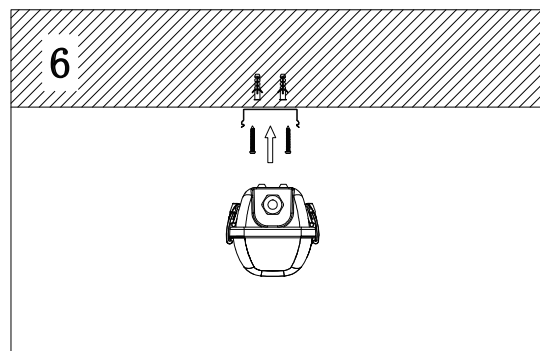

BAWATY - - _____
POWER

POWER	
Code	Description
7W	1 pcs x 2feet 7W LED T5 or LED T8
8W	1 pcs x 2feet 8W LED T5 or LED T8
9W	1 pcs x 2feet 9W LED T5 or LED T8
10W	1 pcs x 2feet 10W LED T5 or LED T8
14W	1 pcs x 4feet 14W LED T5 or LED T8
14W	1 pcs x 4feet 14W LED T5 or LED T8
16W	1 pcs x 4feet 16W LED T5 or LED T8
18W	1 pcs x 4feet 18W LED T5 or LED T8
20W	1 pcs x 4feet 20W LED T5 or LED T8
22W	1 pcs x 5feet 22W LED T5 or LED T8
25W	1 pcs x 5feet 25W LED T5 or LED T8
28W	1 pcs x 5feet 28W LED T5 or LED T8
30W	1 pcs x 5feet 30W LED T5 or LED T8
14W	2 pcs x 2feet 7W LED T5 or LED T8
16W	2 pcs x 2feet 8W LED T5 or LED T8
18W	2 pcs x 2feet 9W LED T5 or LED T8
20W	2 pcs x 2feet 10W LED T5 or LED T8
24W	2 pcs x 4feet 12W LED T5 or LED T8
28W	2 pcs x 4feet 14W LED T5 or LED T8
32W	2 pcs x 4feet 16W LED T5 or LED T8
36W	2 pcs x 4feet 18W LED T5 or LED T8
40W	2 pcs x 4feet 20W LED T5 or LED T8
44W	2 pcs x 5feet 22W LED T5 or LED T8
50W	2 pcs x 5feet 25W LED T5 or LED T
56W	2 pcs x 5feet 28W LED T5 or LED T8
60W	2 pcs x 5feet 30W LED T5 or LED T8

Beam Angle

Technical Drawing

1 x LED T5

2 x LED T5

Unit :mm

Technical Drawing

Unit :mm

Technical Drawing

Unit :mm

Fixture Type: LED Waterproof Single Batten

*For more details, refer to data sheet.

Fixture Type: LED Waterproof Twin Batten

*For more details, refer to data sheet.