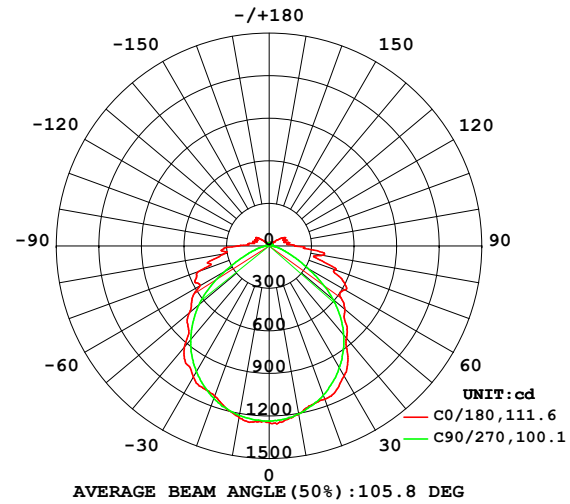

Beam Angle

Technical Drawing

1 x LED T5

2 x LED T5

Unit :mm

Technical Drawing

Unit :mm

Technical Drawing