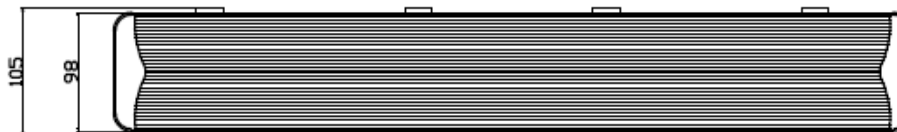

Beam Angle

Technical Drawing

1 x LED T5

2 x LED T5

Unit :mm

Technical Drawing

Unit :mm

Technical Drawing