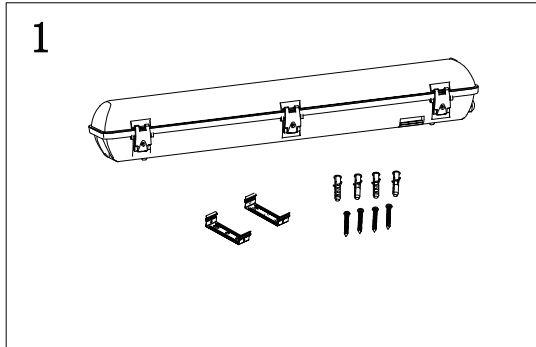

BAWATY - - _____
POWER

POWER	
Code	Description
7W	1 pcs x 2feet 7W LED T5 or LED T8
8W	1 pcs x 2feet 8W LED T5 or LED T8
9W	1 pcs x 2feet 9W LED T5 or LED T8
10W	1 pcs x 2feet 10W LED T5 or LED T8
14W	1 pcs x 4feet 14W LED T5 or LED T8
14W	1 pcs x 4feet 14W LED T5 or LED T8
16W	1 pcs x 4feet 16W LED T5 or LED T8
18W	1 pcs x 4feet 18W LED T5 or LED T8
20W	1 pcs x 4feet 20W LED T5 or LED T8
22W	1 pcs x 5feet 22W LED T5 or LED T8
25W	1 pcs x 5feet 25W LED T5 or LED T8
28W	1 pcs x 5feet 28W LED T5 or LED T8
30W	1 pcs x 5feet 30W LED T5 or LED T8
14W	2 pcs x 2feet 7W LED T5 or LED T8
16W	2 pcs x 2feet 8W LED T5 or LED T8
18W	2 pcs x 2feet 9W LED T5 or LED T8
20W	2 pcs x 2feet 10W LED T5 or LED T8
24W	2 pcs x 4feet 12W LED T5 or LED T8
28W	2 pcs x 4feet 14W LED T5 or LED T8
32W	2 pcs x 4feet 16W LED T5 or LED T8
36W	2 pcs x 4feet 18W LED T5 or LED T8
40W	2 pcs x 4feet 20W LED T5 or LED T8
44W	2 pcs x 5feet 22W LED T5 or LED T8
50W	2 pcs x 5feet 25W LED T5 or LED T
56W	2 pcs x 5feet 28W LED T5 or LED T8
60W	2 pcs x 5feet 30W LED T5 or LED T8

Beam Angle

Technical Drawing

1 x LED T5

2 x LED T5

Unit :mm

Technical Drawing

Unit :mm

Technical Drawing

Unit :mm

Fixture Type: LED Waterproof Single Batten

*For more details, refer to data sheet.

Fixture Type: LED Waterproof Twin Batten

*For more details, refer to data sheet.