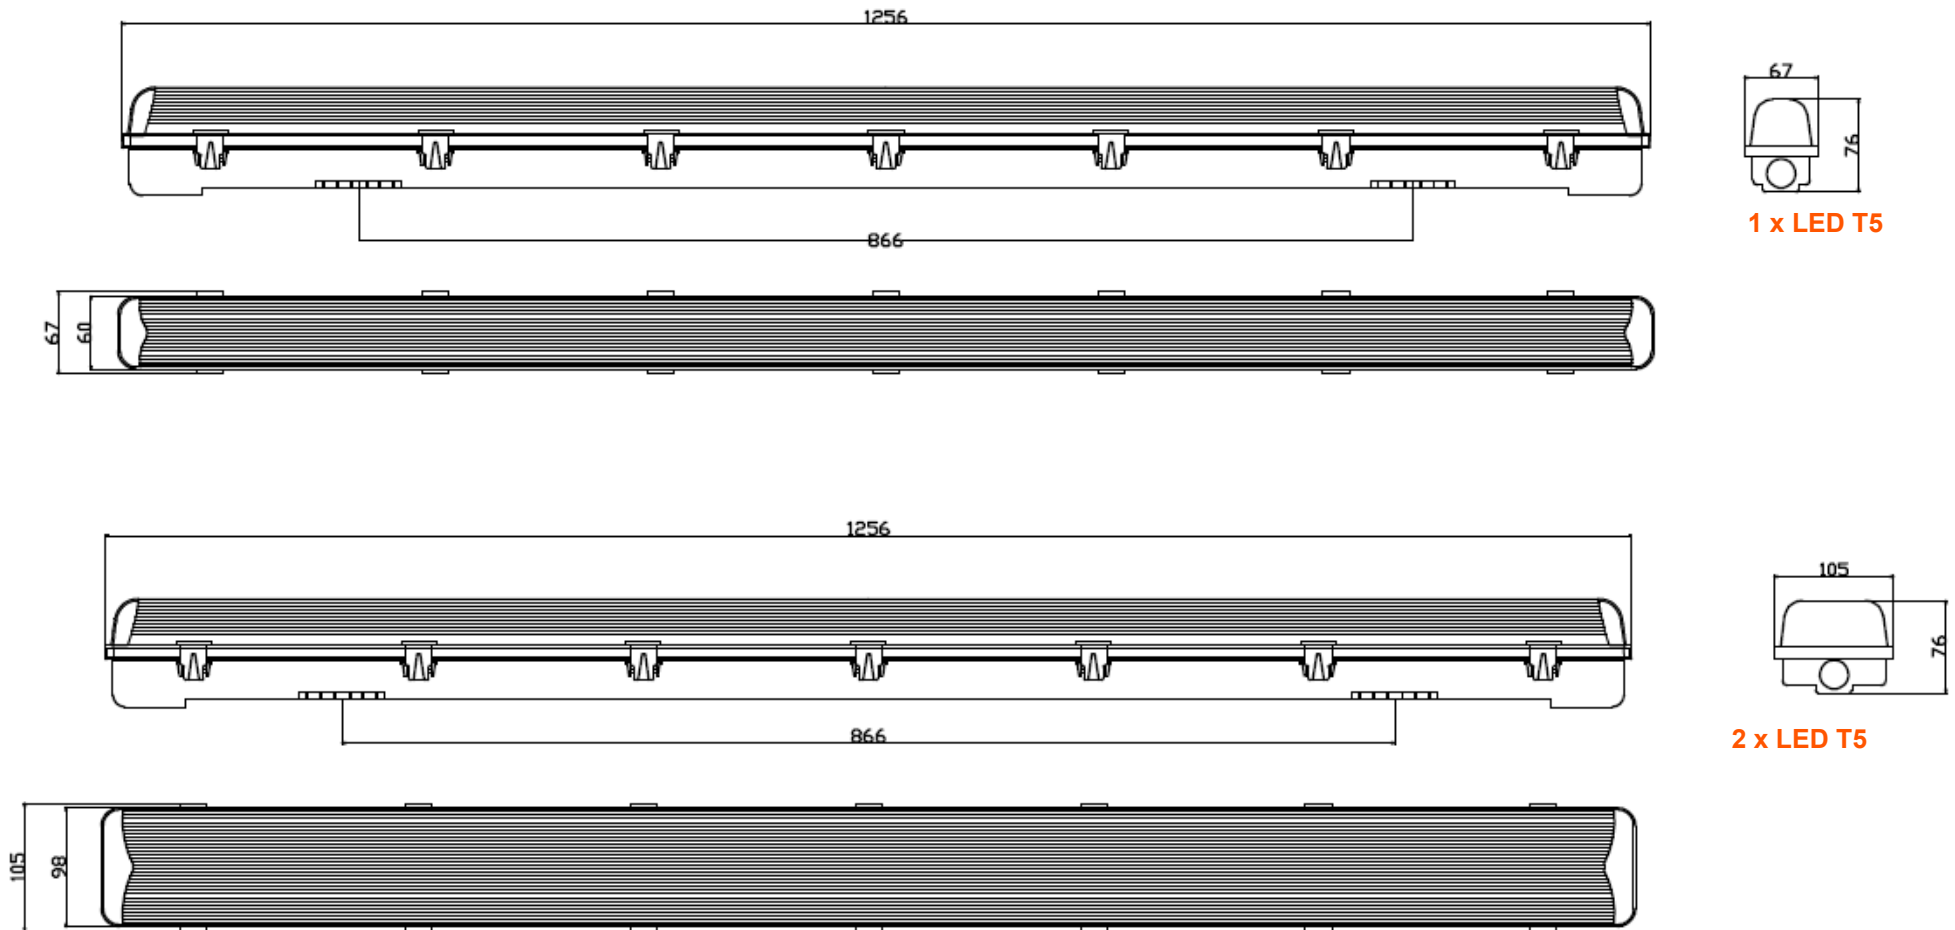

BAWATY - - _____
POWER

POWER	
Code	Description
7W	1 pcs x 2feet 7W LED T5 or LED T8
8W	1 pcs x 2feet 8W LED T5 or LED T8
9W	1 pcs x 2feet 9W LED T5 or LED T8
10W	1 pcs x 2feet 10W LED T5 or LED T8
14W	1 pcs x 4feet 14W LED T5 or LED T8
14W	1 pcs x 4feet 14W LED T5 or LED T8
16W	1 pcs x 4feet 16W LED T5 or LED T8
18W	1 pcs x 4feet 18W LED T5 or LED T8
20W	1 pcs x 4feet 20W LED T5 or LED T8
22W	1 pcs x 5feet 22W LED T5 or LED T8
25W	1 pcs x 5feet 25W LED T5 or LED T8
28W	1 pcs x 5feet 28W LED T5 or LED T8
30W	1 pcs x 5feet 30W LED T5 or LED T8
14W	2 pcs x 2feet 7W LED T5 or LED T8
16W	2 pcs x 2feet 8W LED T5 or LED T8
18W	2 pcs x 2feet 9W LED T5 or LED T8
20W	2 pcs x 2feet 10W LED T5 or LED T8
24W	2 pcs x 4feet 12W LED T5 or LED T8
28W	2 pcs x 4feet 14W LED T5 or LED T8
32W	2 pcs x 4feet 16W LED T5 or LED T8
36W	2 pcs x 4feet 18W LED T5 or LED T8
40W	2 pcs x 4feet 20W LED T5 or LED T8
44W	2 pcs x 5feet 22W LED T5 or LED T8
50W	2 pcs x 5feet 25W LED T5 or LED T
56W	2 pcs x 5feet 28W LED T5 or LED T8
60W	2 pcs x 5feet 30W LED T5 or LED T8

Beam Angle

Technical Drawing

1 x LED T5

2 x LED T5

Unit :mm

Technical Drawing

Unit :mm

Technical Drawing

Unit :mm

Fixture Type: LED Waterproof Single Batten

*For more details, refer to data sheet.

Fixture Type: LED Waterproof Twin Batten

*For more details, refer to data sheet.