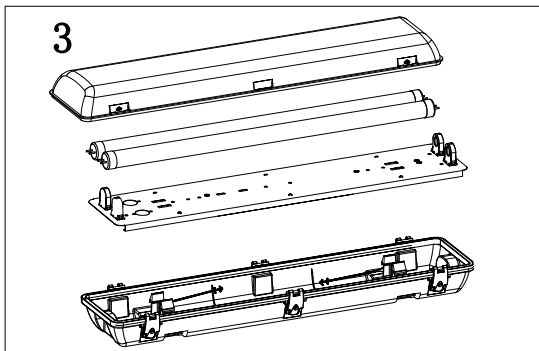

Fixture Type: LED Waterproof Twin Batten

*For more details, refer to data sheet.