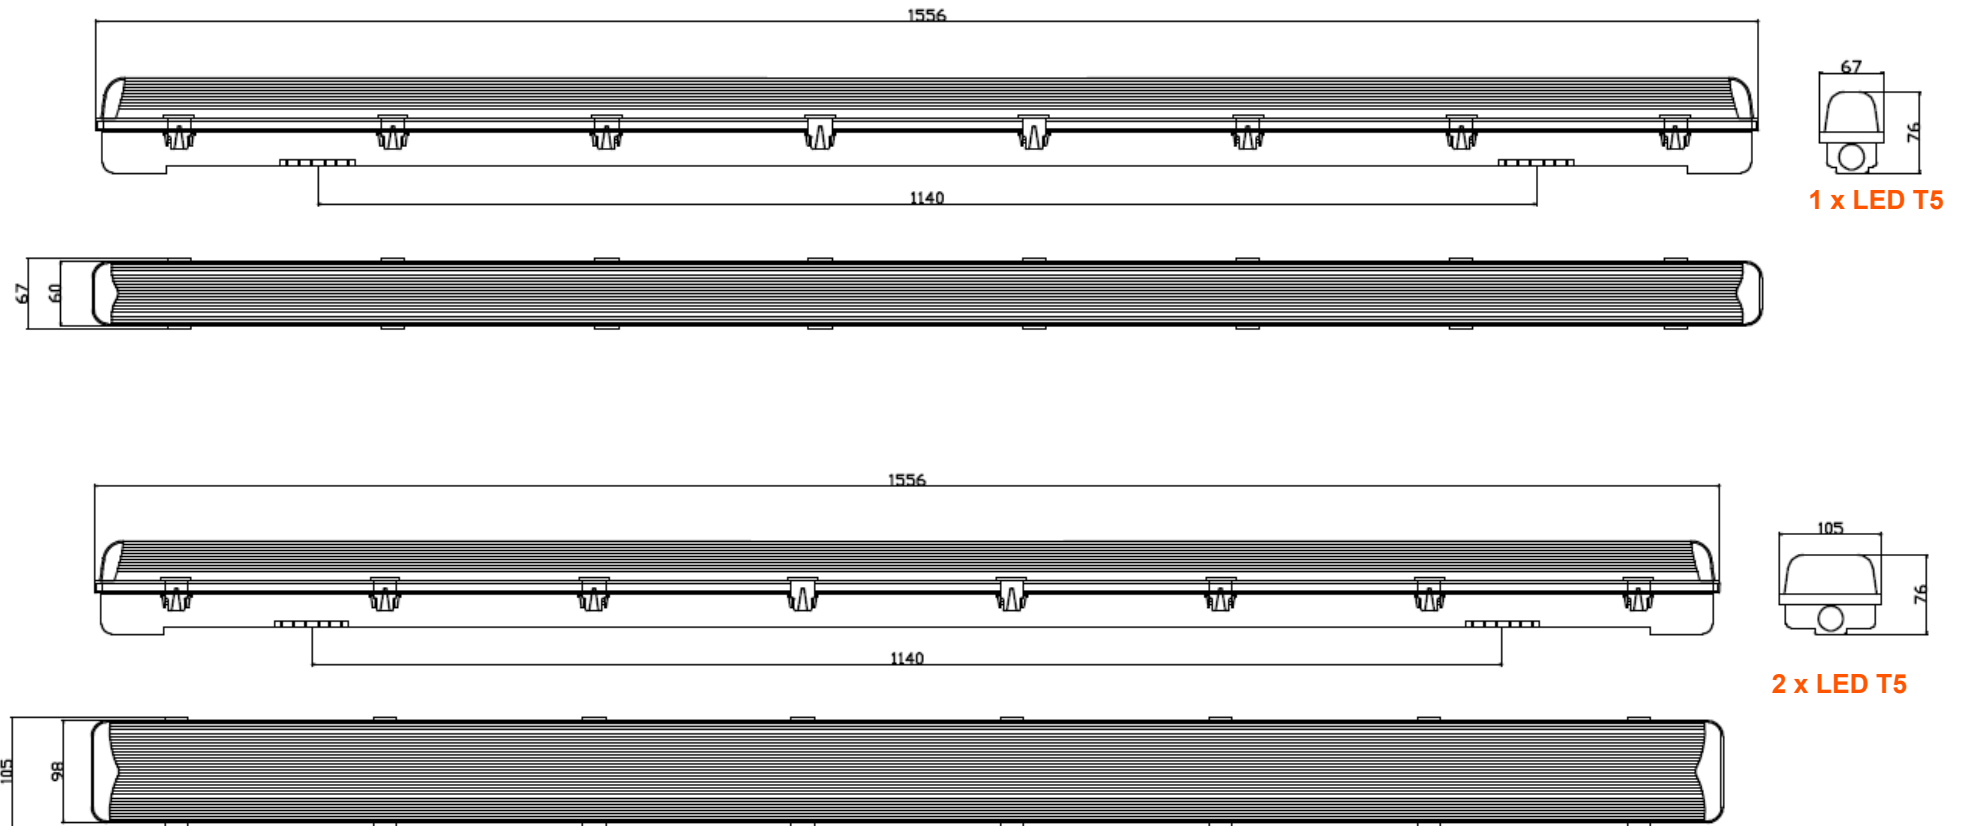

BAWATY - - _____
POWER

POWER	
Code	Description
7W	1 pcs x 2feet 7W LED T5 or LED T8
8W	1 pcs x 2feet 8W LED T5 or LED T8
9W	1 pcs x 2feet 9W LED T5 or LED T8
10W	1 pcs x 2feet 10W LED T5 or LED T8
14W	1 pcs x 4feet 14W LED T5 or LED T8
14W	1 pcs x 4feet 14W LED T5 or LED T8
16W	1 pcs x 4feet 16W LED T5 or LED T8
18W	1 pcs x 4feet 18W LED T5 or LED T8
20W	1 pcs x 4feet 20W LED T5 or LED T8
22W	1 pcs x 5feet 22W LED T5 or LED T8
25W	1 pcs x 5feet 25W LED T5 or LED T8
28W	1 pcs x 5feet 28W LED T5 or LED T8
30W	1 pcs x 5feet 30W LED T5 or LED T8
14W	2 pcs x 2feet 7W LED T5 or LED T8
16W	2 pcs x 2feet 8W LED T5 or LED T8
18W	2 pcs x 2feet 9W LED T5 or LED T8
20W	2 pcs x 2feet 10W LED T5 or LED T8
24W	2 pcs x 4feet 12W LED T5 or LED T8
28W	2 pcs x 4feet 14W LED T5 or LED T8
32W	2 pcs x 4feet 16W LED T5 or LED T8
36W	2 pcs x 4feet 18W LED T5 or LED T8
40W	2 pcs x 4feet 20W LED T5 or LED T8
44W	2 pcs x 5feet 22W LED T5 or LED T8
50W	2 pcs x 5feet 25W LED T5 or LED T
56W	2 pcs x 5feet 28W LED T5 or LED T8
60W	2 pcs x 5feet 30W LED T5 or LED T8

Beam Angle

Technical Drawing

1 x LED T5

2 x LED T5

Unit :mm

Technical Drawing

Unit :mm

Technical Drawing

Unit :mm

Fixture Type: LED Waterproof Single Batten

*For more details, refer to data sheet.

Fixture Type: LED Waterproof Twin Batten

*For more details, refer to data sheet.