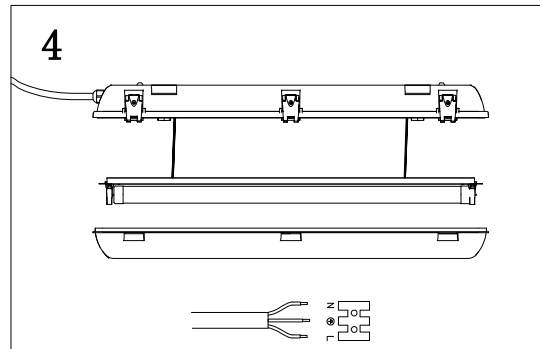

BAWATY - - _____
POWER

POWER	
Code	Description
7W	1 pcs x 2feet 7W LED T5 or LED T8
8W	1 pcs x 2feet 8W LED T5 or LED T8
9W	1 pcs x 2feet 9W LED T5 or LED T8
10W	1 pcs x 2feet 10W LED T5 or LED T8
14W	1 pcs x 4feet 14W LED T5 or LED T8
14W	1 pcs x 4feet 14W LED T5 or LED T8
16W	1 pcs x 4feet 16W LED T5 or LED T8
18W	1 pcs x 4feet 18W LED T5 or LED T8
20W	1 pcs x 4feet 20W LED T5 or LED T8
22W	1 pcs x 5feet 22W LED T5 or LED T8
25W	1 pcs x 5feet 25W LED T5 or LED T8
28W	1 pcs x 5feet 28W LED T5 or LED T8
30W	1 pcs x 5feet 30W LED T5 or LED T8
14W	2 pcs x 2feet 7W LED T5 or LED T8
16W	2 pcs x 2feet 8W LED T5 or LED T8
18W	2 pcs x 2feet 9W LED T5 or LED T8
20W	2 pcs x 2feet 10W LED T5 or LED T8
24W	2 pcs x 4feet 12W LED T5 or LED T8
28W	2 pcs x 4feet 14W LED T5 or LED T8
32W	2 pcs x 4feet 16W LED T5 or LED T8
36W	2 pcs x 4feet 18W LED T5 or LED T8
40W	2 pcs x 4feet 20W LED T5 or LED T8
44W	2 pcs x 5feet 22W LED T5 or LED T8
50W	2 pcs x 5feet 25W LED T5 or LED T
56W	2 pcs x 5feet 28W LED T5 or LED T8
60W	2 pcs x 5feet 30W LED T5 or LED T8

Beam Angle

Technical Drawing

1 x LED T5

2 x LED T5

Unit :mm

Technical Drawing

Unit :mm

Technical Drawing

Unit :mm

Fixture Type: LED Waterproof Single Batten

*For more details, refer to data sheet.

Fixture Type: LED Waterproof Twin Batten

*For more details, refer to data sheet.