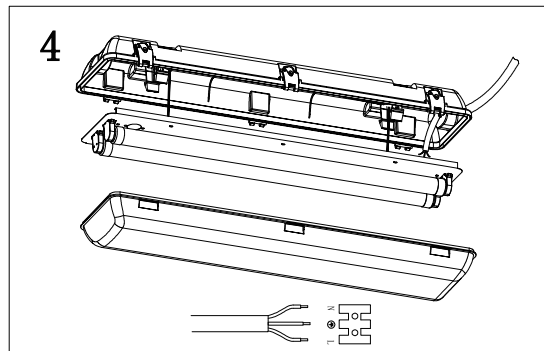

Fixture Type: LED Waterproof Twin Batten

*For more details, refer to data sheet.