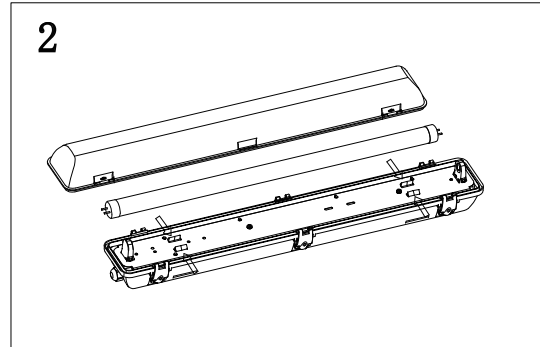

Beam Angle

1*18W

2*18W

Technical Drawing

Single Type:

Twin Type:

Fixture Type: LED Waterproof Single Batten

*For more details, refer to data sheet.