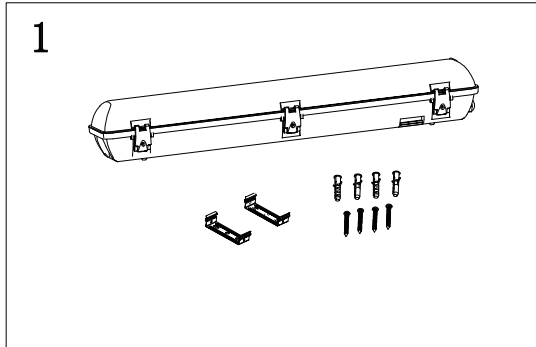

BAWATY - _____ - _____
POWER
CONTROL TYPE

POWER		CONTROL TYPE	
Code	Description	Code	Description
6W	1 pcs x 2feet 6W LED T5 or LED T8	SW	ON/OFF Switch
8W	1 pcs x 2feet 8W LED T5 or LED T8	ELV	ELV Leading Edge Control
9W	1 pcs x 2feet 9W LED T5 or LED T8	AN	1-10V Dimming
10W	1 pcs x 2feet 10W LED T5 or LED T8	DA	DALI Dimming
14W	1 pcs x 4feet 14W LED T5 or LED T8	DMX	DMX Dimming
14W	1 pcs x 4feet 14W LED T5 or LED T8	RDM	RDM Dimming
16W	1 pcs x 4feet 16W LED T5 or LED T8	EM	Emergency Battery
18W	1 pcs x 4feet 18W LED T5 or LED T8	ZI	ZIGBEE Wireless Control
20W	1 pcs x 4feet 20W LED T5 or LED T8		
22W	1 pcs x 5feet 22W LED T5 or LED T8		
25W	1 pcs x 5feet 25W LED T5 or LED T8		
28W	1 pcs x 5feet 28W LED T5 or LED T8		
30W	1 pcs x 5feet 30W LED T5 or LED T8		
12W	2 pcs x 2feet 6W LED T5 or LED T8		
16W	2 pcs x 2feet 8W LED T5 or LED T8		
18W	2 pcs x 2feet 9W LED T5 or LED T8		
20W	2 pcs x 2feet 10W LED T5 or LED T8		
24W	2 pcs x 4feet 12W LED T5 or LED T8		
28W	2 pcs x 4feet 14W LED T5 or LED T8		
32W	2 pcs x 4feet 16W LED T5 or LED T8		
36W	2 pcs x 4feet 18W LED T5 or LED T8		
40W	2 pcs x 4feet 20W LED T5 or LED T8		
44W	2 pcs x 5feet 22W LED T5 or LED T8		
50W	2 pcs x 5feet 25W LED T5 or LED T8		
56W	2 pcs x 5feet 28W LED T5 or LED T8		
60W	2 pcs x 5feet 30W LED T5 or LED T8		

Beam Angle

1*18W

2*18W

Technical Drawing

Single Type:

Twin Type:

Fixture Type: LED Waterproof Single Batten

*For more details, refer to data sheet.