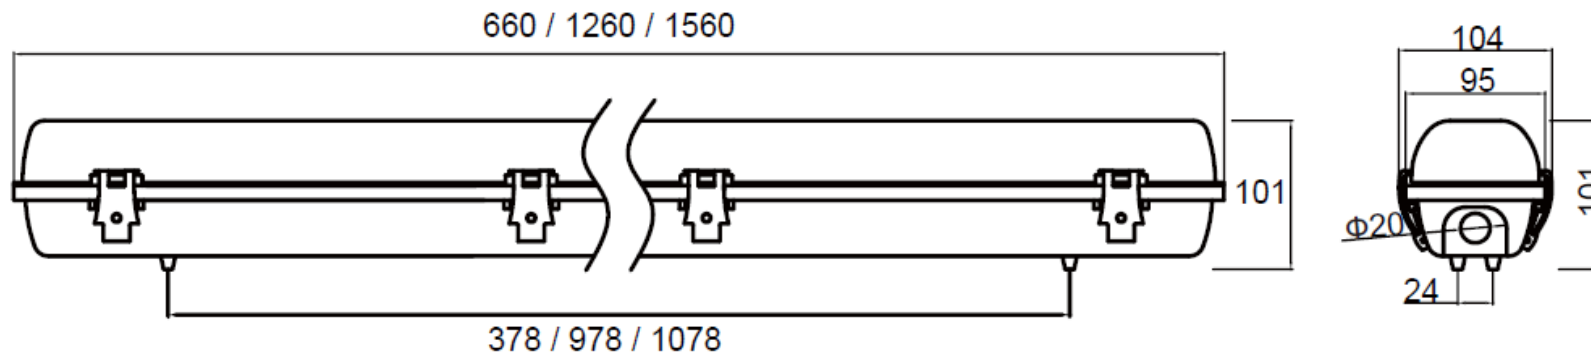

Beam Angle

1*18W

2*18W

Technical Drawing

Single Type:

Twin Type:

Fixture Type: LED Waterproof Single Batten

*For more details, refer to data sheet.