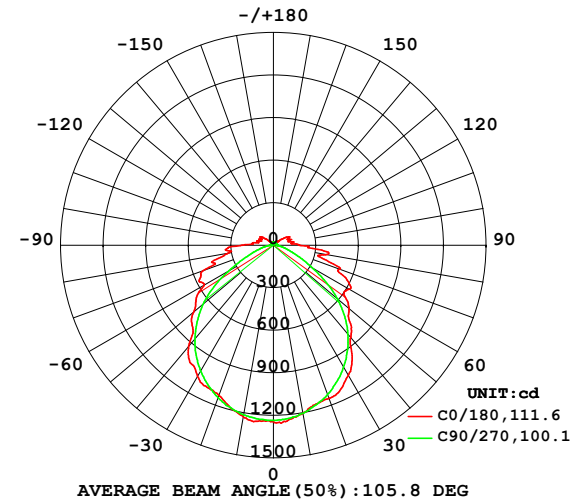

Beam Angle

1*18W

2*18W

Technical Drawing

Single Type:

Twin Type:

Fixture Type: LED Waterproof Single Batten

*For more details, refer to data sheet.