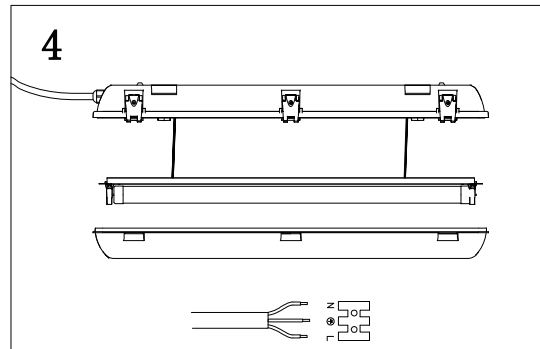

BAWATY - _____ - _____
POWER
CONTROL TYPE

POWER		CONTROL TYPE	
Code	Description	Code	Description
6W	1 pcs x 2feet 6W LED T5 or LED T8	SW	ON/OFF Switch
8W	1 pcs x 2feet 8W LED T5 or LED T8	ELV	ELV Leading Edge Control
9W	1 pcs x 2feet 9W LED T5 or LED T8	AN	1-10V Dimming
10W	1 pcs x 2feet 10W LED T5 or LED T8	DA	DALI Dimming
14W	1 pcs x 4feet 14W LED T5 or LED T8	DMX	DMX Dimming
14W	1 pcs x 4feet 14W LED T5 or LED T8	RDM	RDM Dimming
16W	1 pcs x 4feet 16W LED T5 or LED T8	EM	Emergency Battery
18W	1 pcs x 4feet 18W LED T5 or LED T8	ZI	ZIGBEE Wireless Control
20W	1 pcs x 4feet 20W LED T5 or LED T8		
22W	1 pcs x 5feet 22W LED T5 or LED T8		
25W	1 pcs x 5feet 25W LED T5 or LED T8		
28W	1 pcs x 5feet 28W LED T5 or LED T8		
30W	1 pcs x 5feet 30W LED T5 or LED T8		
12W	2 pcs x 2feet 6W LED T5 or LED T8		
16W	2 pcs x 2feet 8W LED T5 or LED T8		
18W	2 pcs x 2feet 9W LED T5 or LED T8		
20W	2 pcs x 2feet 10W LED T5 or LED T8		
24W	2 pcs x 4feet 12W LED T5 or LED T8		
28W	2 pcs x 4feet 14W LED T5 or LED T8		
32W	2 pcs x 4feet 16W LED T5 or LED T8		
36W	2 pcs x 4feet 18W LED T5 or LED T8		
40W	2 pcs x 4feet 20W LED T5 or LED T8		
44W	2 pcs x 5feet 22W LED T5 or LED T8		
50W	2 pcs x 5feet 25W LED T5 or LED T8		
56W	2 pcs x 5feet 28W LED T5 or LED T8		
60W	2 pcs x 5feet 30W LED T5 or LED T8		

Beam Angle

1*18W

2*18W

Technical Drawing

Single Type:

Twin Type:

Fixture Type: LED Waterproof Single Batten

*For more details, refer to data sheet.