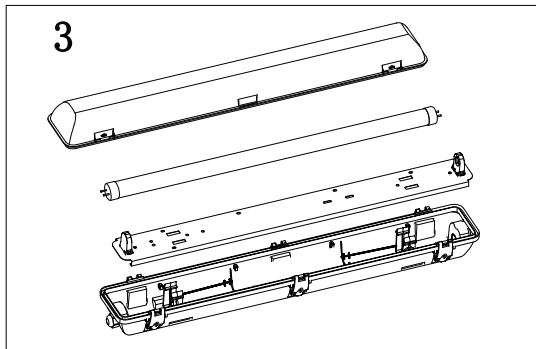

Beam Angle

1*18W

2*18W

Technical Drawing

Single Type:

Twin Type:

Fixture Type: LED Waterproof Single Batten

*For more details, refer to data sheet.