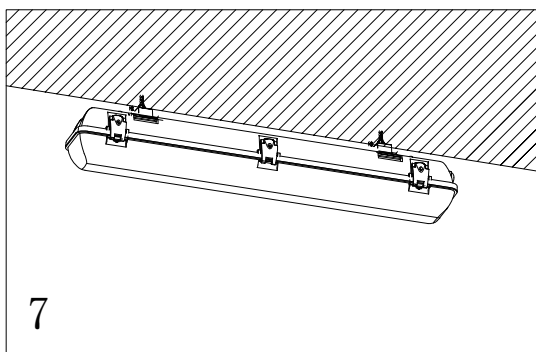

Beam Angle

1*18W

2*18W

Technical Drawing

Single Type:

Twin Type:

Fixture Type: LED Waterproof Single Batten

*For more details, refer to data sheet.