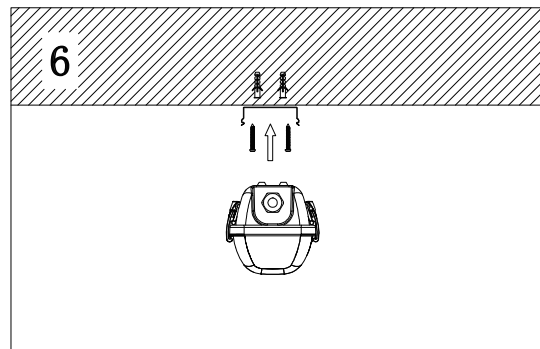

BAWATY - _____ - _____
POWER
CONTROL TYPE

POWER		CONTROL TYPE	
Code	Description	Code	Description
6W	1 pcs x 2feet 6W LED T5 or LED T8	SW	ON/OFF Switch
8W	1 pcs x 2feet 8W LED T5 or LED T8	ELV	ELV Leading Edge Control
9W	1 pcs x 2feet 9W LED T5 or LED T8	AN	1-10V Dimming
10W	1 pcs x 2feet 10W LED T5 or LED T8	DA	DALI Dimming
14W	1 pcs x 4feet 14W LED T5 or LED T8	DMX	DMX Dimming
14W	1 pcs x 4feet 14W LED T5 or LED T8	RDM	RDM Dimming
16W	1 pcs x 4feet 16W LED T5 or LED T8	EM	Emergency Battery
18W	1 pcs x 4feet 18W LED T5 or LED T8	ZI	ZIGBEE Wireless Control
20W	1 pcs x 4feet 20W LED T5 or LED T8		
22W	1 pcs x 5feet 22W LED T5 or LED T8		
25W	1 pcs x 5feet 25W LED T5 or LED T8		
28W	1 pcs x 5feet 28W LED T5 or LED T8		
30W	1 pcs x 5feet 30W LED T5 or LED T8		
12W	2 pcs x 2feet 6W LED T5 or LED T8		
16W	2 pcs x 2feet 8W LED T5 or LED T8		
18W	2 pcs x 2feet 9W LED T5 or LED T8		
20W	2 pcs x 2feet 10W LED T5 or LED T8		
24W	2 pcs x 4feet 12W LED T5 or LED T8		
28W	2 pcs x 4feet 14W LED T5 or LED T8		
32W	2 pcs x 4feet 16W LED T5 or LED T8		
36W	2 pcs x 4feet 18W LED T5 or LED T8		
40W	2 pcs x 4feet 20W LED T5 or LED T8		
44W	2 pcs x 5feet 22W LED T5 or LED T8		
50W	2 pcs x 5feet 25W LED T5 or LED T8		
56W	2 pcs x 5feet 28W LED T5 or LED T8		
60W	2 pcs x 5feet 30W LED T5 or LED T8		

Beam Angle

1*18W

2*18W

Technical Drawing

Single Type:

Twin Type:

Fixture Type: LED Waterproof Single Batten

*For more details, refer to data sheet.