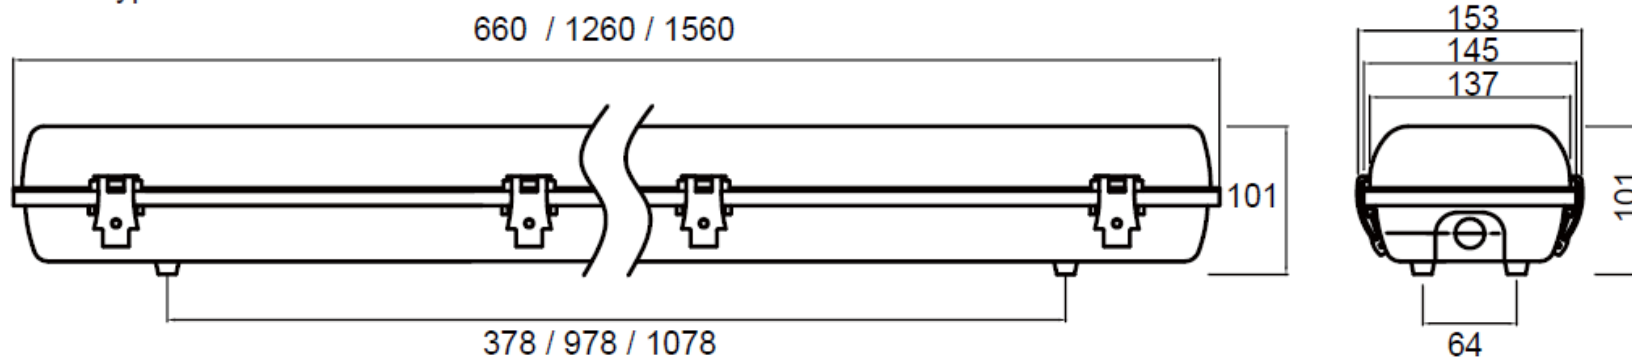

BAWATY - _____ - _____
POWER
CONTROL TYPE

POWER		CONTROL TYPE	
Code	Description	Code	Description
6W	1 pcs x 2feet 6W LED T5 or LED T8	SW	ON/OFF Switch
8W	1 pcs x 2feet 8W LED T5 or LED T8	ELV	ELV Leading Edge Control
9W	1 pcs x 2feet 9W LED T5 or LED T8	AN	1-10V Dimming
10W	1 pcs x 2feet 10W LED T5 or LED T8	DA	DALI Dimming
14W	1 pcs x 4feet 14W LED T5 or LED T8	DMX	DMX Dimming
14W	1 pcs x 4feet 14W LED T5 or LED T8	RDM	RDM Dimming
16W	1 pcs x 4feet 16W LED T5 or LED T8	EM	Emergency Battery
18W	1 pcs x 4feet 18W LED T5 or LED T8	ZI	ZIGBEE Wireless Control
20W	1 pcs x 4feet 20W LED T5 or LED T8		
22W	1 pcs x 5feet 22W LED T5 or LED T8		
25W	1 pcs x 5feet 25W LED T5 or LED T8		
28W	1 pcs x 5feet 28W LED T5 or LED T8		
30W	1 pcs x 5feet 30W LED T5 or LED T8		
12W	2 pcs x 2feet 6W LED T5 or LED T8		
16W	2 pcs x 2feet 8W LED T5 or LED T8		
18W	2 pcs x 2feet 9W LED T5 or LED T8		
20W	2 pcs x 2feet 10W LED T5 or LED T8		
24W	2 pcs x 4feet 12W LED T5 or LED T8		
28W	2 pcs x 4feet 14W LED T5 or LED T8		
32W	2 pcs x 4feet 16W LED T5 or LED T8		
36W	2 pcs x 4feet 18W LED T5 or LED T8		
40W	2 pcs x 4feet 20W LED T5 or LED T8		
44W	2 pcs x 5feet 22W LED T5 or LED T8		
50W	2 pcs x 5feet 25W LED T5 or LED T8		
56W	2 pcs x 5feet 28W LED T5 or LED T8		
60W	2 pcs x 5feet 30W LED T5 or LED T8		

Beam Angle

1*18W

2*18W

Technical Drawing

Single Type:

Twin Type:

Fixture Type: LED Waterproof Single Batten

*For more details, refer to data sheet.