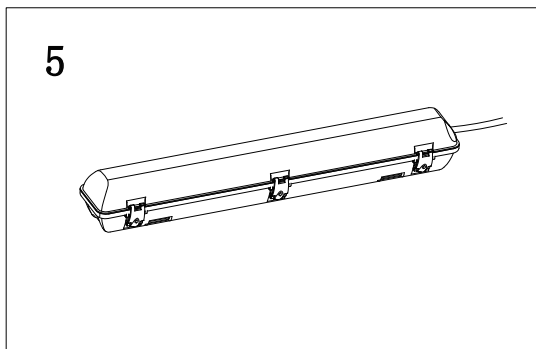

Beam Angle

1*18W

2*18W

Technical Drawing

Single Type:

Twin Type:

Fixture Type: LED Waterproof Single Batten

*For more details, refer to data sheet.