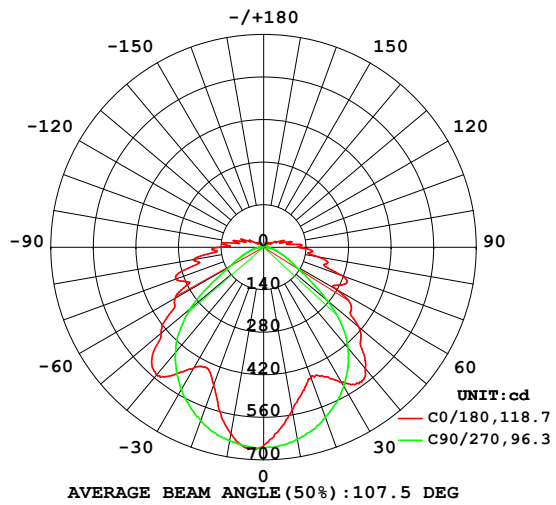

Beam Angle

1*18W

2*18W

Technical Drawing

Single Type:

Twin Type:

Fixture Type: LED Waterproof Single Batten

*For more details, refer to data sheet.