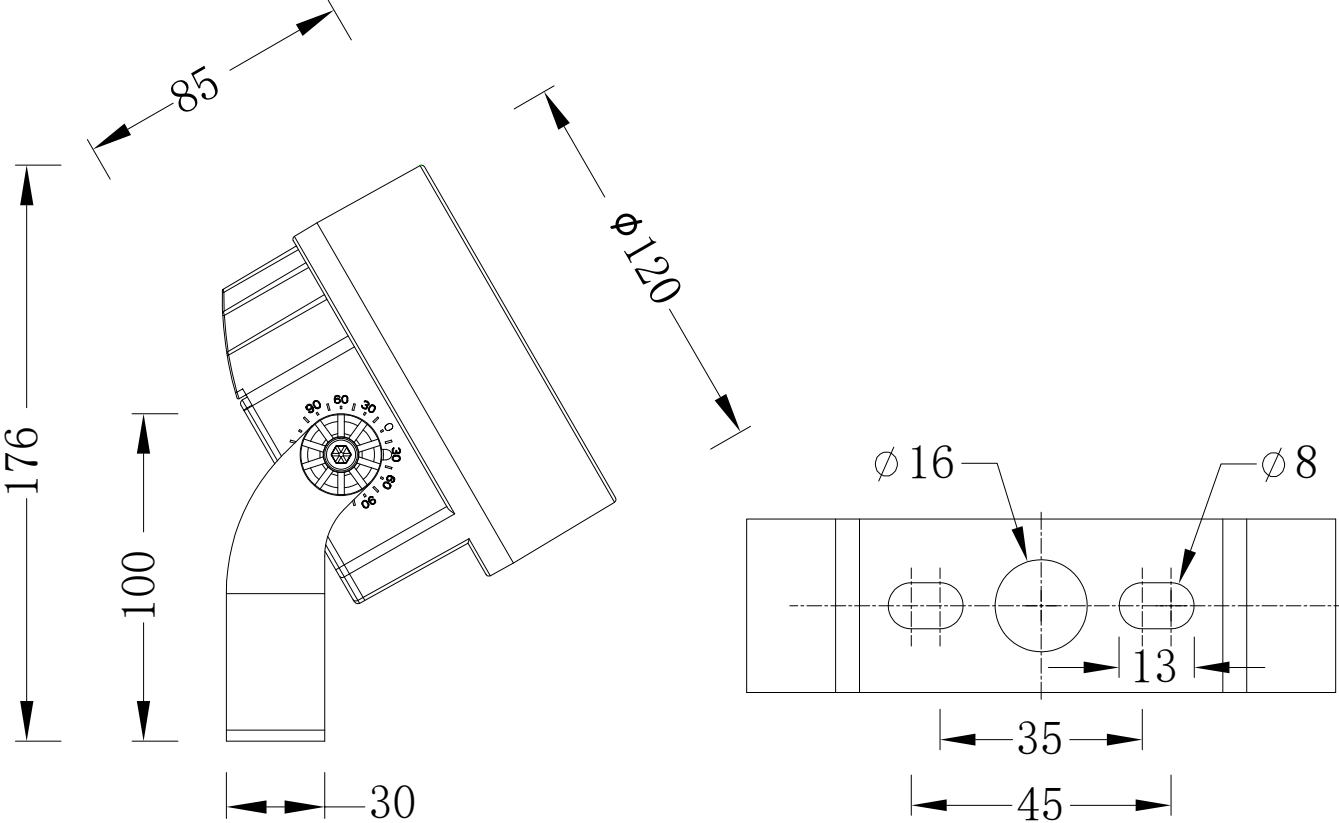

# Beam Angle

8°

12°

20°

25°

30°

36°

45°

60°

Technical Drawing

Unit: mm