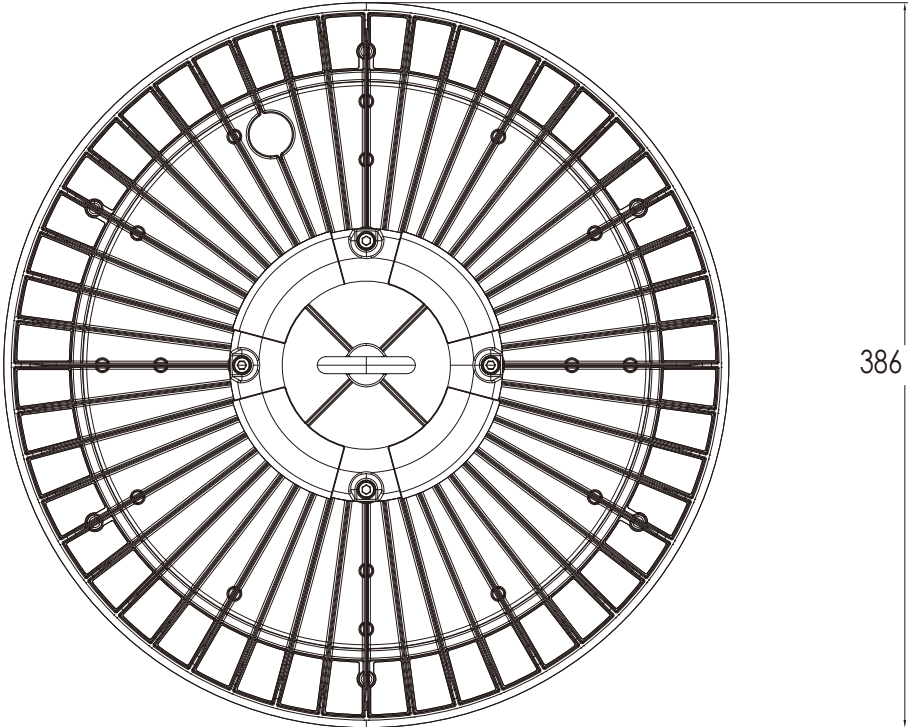

HABEE - -

POWER
CONSUMPTION

POWER CONSUMPTION	
Code	Description
50W	50W @Dia 255mm
60W	60W @Dia 255mm
70W	70W@Dia 255mm
80W	80W @Dia 255mm
90W	90W @Dia 255mm
100W	100W @Dia 255mm
110W	110W @Dia 300mm
120W	120W @Dia 300mm
130W	130W @Dia 300mm
140W	140W @Dia 300mm
150W	150W @Dia 300mm
160W	160W @Dia 365mm
170W	170W @Dia 365mm
180W	180W @Dia 365mm
190W	190W@Dia 365mm
200W	200W@Dia 365mm
220W	220W @Dia 386mm
240W	240W @Dia 386mm
260W	260W @Dia 386mm
280W	280W @Dia 386mm
300W	300W @Dia 386mm

Surface Mounting Bracket

BEAM ANGLE

Technical Drawing

50-100W

110-150W

160-200W

Unit: mm

Technical Drawing