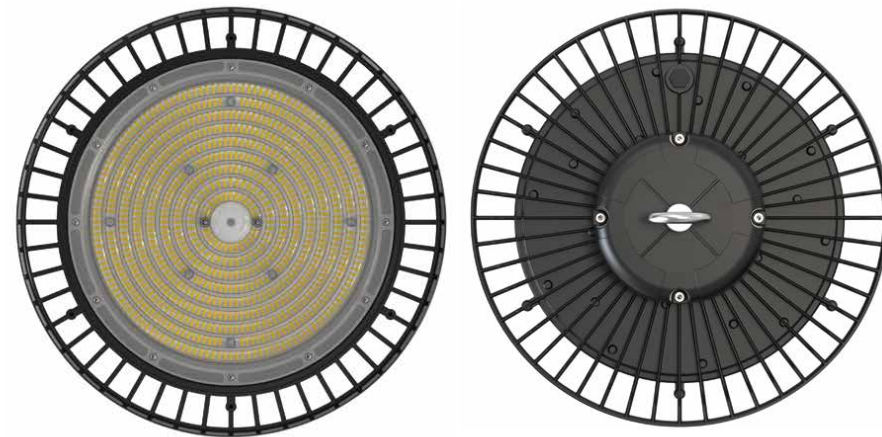

Project	Fixture#	Date
		Firm

Ordering Information

Choose the option that suits your need and write its corresponding code on the appropriate line to form the product code.

Example product code: [HABEE-100W](#)

HABEE - -

POWER
CONSUMPTION

POWER CONSUMPTION	
Code	Description
50W	50W @Dia 255mm
60W	60W @Dia 255mm
70W	70W@Dia 255mm
80W	80W @Dia 255mm
90W	90W @Dia 255mm
100W	100W @Dia 255mm
110W	110W @Dia 300mm
120W	120W @Dia 300mm
130W	130W @Dia 300mm
140W	140W @Dia 300mm
150W	150W @Dia 300mm
160W	160W @Dia 365mm
170W	170W @Dia 365mm
180W	180W @Dia 365mm
190W	190W@Dia 365mm
200W	200W@Dia 365mm
220W	220W @Dia 386mm
240W	240W @Dia 386mm
260W	260W @Dia 386mm
280W	280W @Dia 386mm
300W	300W @Dia 386mm

Surface Mounting Bracket