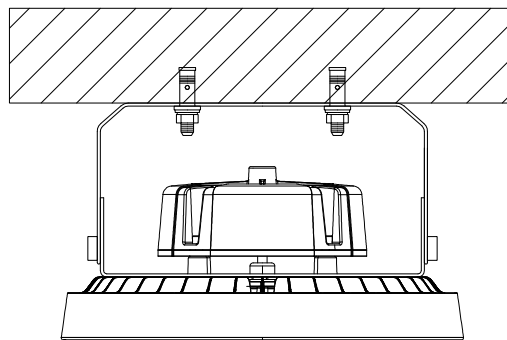

Fixture Type: LED Highbay Light HABEE Series

Please read the instruction manual carefully before commencing installation and retain for future reference; Please switch off the electricity at the mains before installation and operated by professional personnel.

1

2

3

*For more details, refer to data sheet.