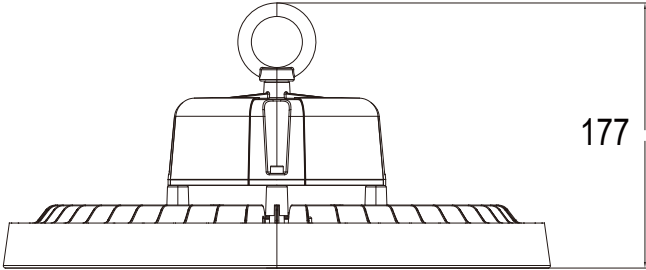

Surface Mounting Bracket

BEAM ANGLE

Technical Drawing

50-100W

110-150W

160-200W

Unit: mm

Technical Drawing

220W-300W

Unit: mm

Fixture Type: LED Highbay Light HABEE Series

Please read the instruction manual carefully before commencing installation and retain for future reference; Please switch off the electricity at the mains before installation and operated by professional personnel.