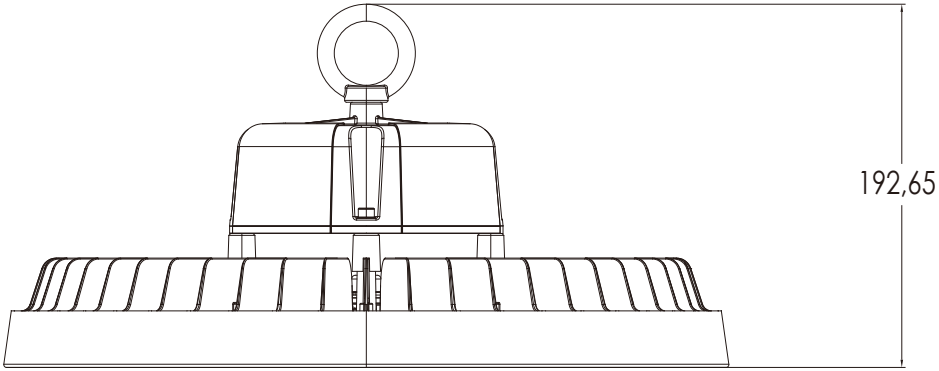

Surface Mounting Bracket

BEAM ANGLE

Technical Drawing

50-100W

110-150W

160-200W

Unit: mm

Technical Drawing