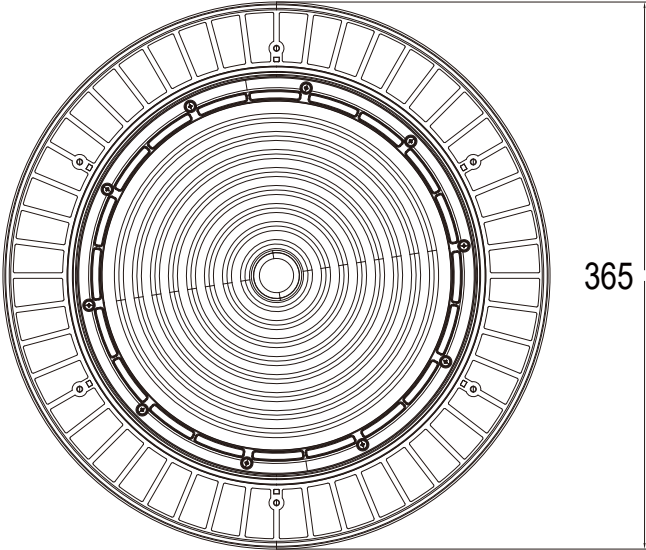

HABEE - -

POWER
CONSUMPTION

POWER CONSUMPTION	
Code	Description
50W	50W @Dia 255mm
60W	60W @Dia 255mm
70W	70W@Dia 255mm
80W	80W @Dia 255mm
90W	90W @Dia 255mm
100W	100W @Dia 255mm
110W	110W @Dia 300mm
120W	120W @Dia 300mm
130W	130W @Dia 300mm
140W	140W @Dia 300mm
150W	150W @Dia 300mm
160W	160W @Dia 365mm
170W	170W @Dia 365mm
180W	180W @Dia 365mm
190W	190W@Dia 365mm
200W	200W@Dia 365mm
220W	220W @Dia 386mm
240W	240W @Dia 386mm
260W	260W @Dia 386mm
280W	280W @Dia 386mm
300W	300W @Dia 386mm

Surface Mounting Bracket

BEAM ANGLE

Technical Drawing

50-100W

110-150W

160-200W

Unit: mm

Technical Drawing