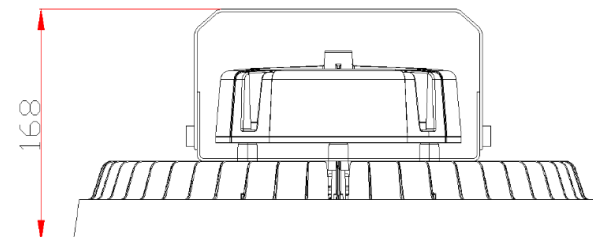

Project	Fixture#	Date
		Firm

Ordering Information

Choose the option that suits your need and write its corresponding code on the appropriate line to form the product code.

Example product code: [HABEE-100W](#)

HABEE - -

POWER
CONSUMPTION

POWER CONSUMPTION	
Code	Description
50W	50W @Dia 255mm
60W	60W @Dia 255mm
70W	70W@Dia 255mm
80W	80W @Dia 255mm
90W	90W @Dia 255mm
100W	100W @Dia 255mm
110W	110W @Dia 300mm
120W	120W @Dia 300mm
130W	130W @Dia 300mm
140W	140W @Dia 300mm
150W	150W @Dia 300mm
160W	160W @Dia 365mm
170W	170W @Dia 365mm
180W	180W @Dia 365mm
190W	190W@Dia 365mm
200W	200W@Dia 365mm
220W	220W @Dia 386mm
240W	240W @Dia 386mm
260W	260W @Dia 386mm
280W	280W @Dia 386mm
300W	300W @Dia 386mm

Surface Mounting Bracket