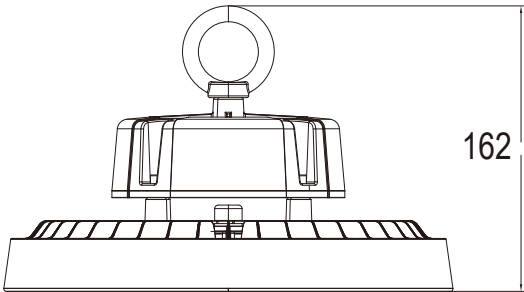

HABEE - -

POWER
CONSUMPTION

POWER CONSUMPTION	
Code	Description
50W	50W @Dia 255mm
60W	60W @Dia 255mm
70W	70W@Dia 255mm
80W	80W @Dia 255mm
90W	90W @Dia 255mm
100W	100W @Dia 255mm
110W	110W @Dia 300mm
120W	120W @Dia 300mm
130W	130W @Dia 300mm
140W	140W @Dia 300mm
150W	150W @Dia 300mm
160W	160W @Dia 365mm
170W	170W @Dia 365mm
180W	180W @Dia 365mm
190W	190W@Dia 365mm
200W	200W@Dia 365mm
220W	220W @Dia 386mm
240W	240W @Dia 386mm
260W	260W @Dia 386mm
280W	280W @Dia 386mm
300W	300W @Dia 386mm

Surface Mounting Bracket

BEAM ANGLE

Technical Drawing

50-100W

110-150W

160-200W

Unit: mm

Technical Drawing