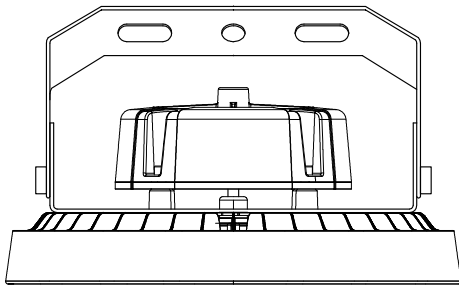

Fixture Type: LED Highbay Light HABEE Series

Please read the instruction manual carefully before commencing installation and retain for future reference; Please switch off the electricity at the mains before installation and operated by professional personnel.

1