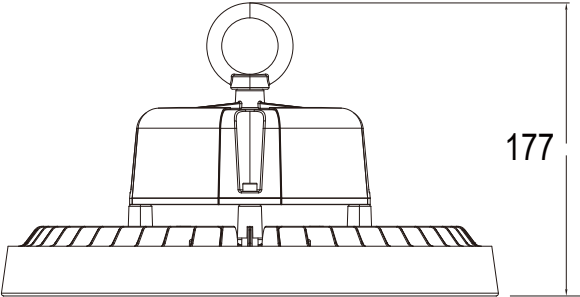

Surface Mounting Bracket

BEAM ANGLE

Technical Drawing

50-100W

110-150W

160-200W

Unit: mm

Technical Drawing