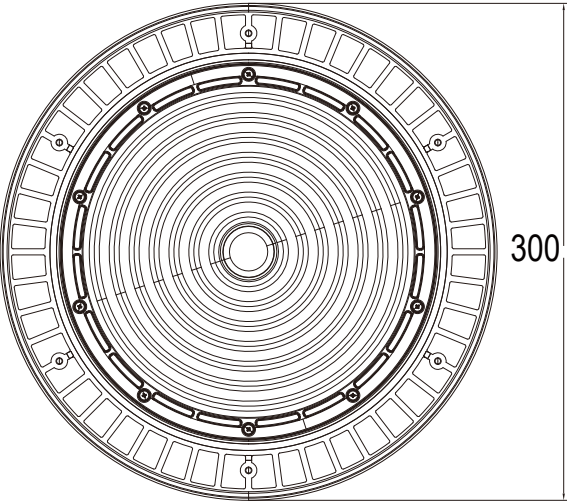

HABEE - -

POWER
CONSUMPTION

POWER CONSUMPTION	
Code	Description
50W	50W @Dia 255mm
60W	60W @Dia 255mm
70W	70W@Dia 255mm
80W	80W @Dia 255mm
90W	90W @Dia 255mm
100W	100W @Dia 255mm
110W	110W @Dia 300mm
120W	120W @Dia 300mm
130W	130W @Dia 300mm
140W	140W @Dia 300mm
150W	150W @Dia 300mm
160W	160W @Dia 365mm
170W	170W @Dia 365mm
180W	180W @Dia 365mm
190W	190W@Dia 365mm
200W	200W@Dia 365mm
220W	220W @Dia 386mm
240W	240W @Dia 386mm
260W	260W @Dia 386mm
280W	280W @Dia 386mm
300W	300W @Dia 386mm

Surface Mounting Bracket

BEAM ANGLE

Technical Drawing

50-100W

110-150W

160-200W

Unit: mm

Technical Drawing