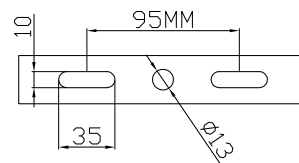

Fixture Type: LED Highbay Light HABEE Series

Please read the instruction manual carefully before commencing installation and retain for future reference; Please switch off the electricity at the mains before installation and operated by professional personnel.

1

2

3

*For more details, refer to data sheet.