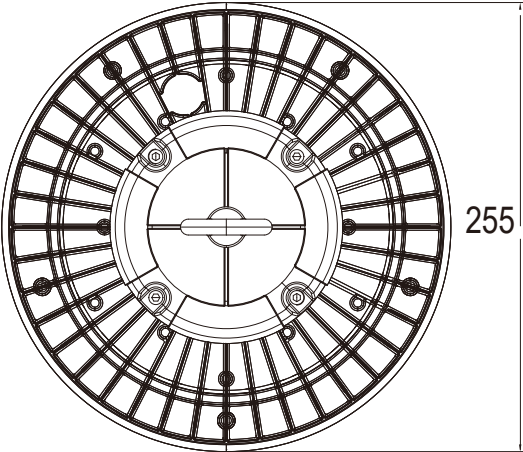

HABEE - -

POWER
CONSUMPTION

POWER CONSUMPTION	
Code	Description
50W	50W @Dia 255mm
60W	60W @Dia 255mm
70W	70W@Dia 255mm
80W	80W @Dia 255mm
90W	90W @Dia 255mm
100W	100W @Dia 255mm
110W	110W @Dia 300mm
120W	120W @Dia 300mm
130W	130W @Dia 300mm
140W	140W @Dia 300mm
150W	150W @Dia 300mm
160W	160W @Dia 365mm
170W	170W @Dia 365mm
180W	180W @Dia 365mm
190W	190W@Dia 365mm
200W	200W@Dia 365mm
220W	220W @Dia 386mm
240W	240W @Dia 386mm
260W	260W @Dia 386mm
280W	280W @Dia 386mm
300W	300W @Dia 386mm

Surface Mounting Bracket

BEAM ANGLE

Technical Drawing

50-100W

110-150W

160-200W

Unit: mm

Technical Drawing