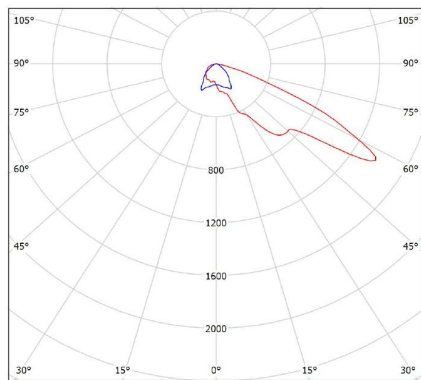

# BEAM ANGLE

**12°**

**30°**

**60°**

**90°**

**A45°**

**A60°**

## Lens and Beam Angle

Asymmetrical light distribution), no backlight. Type  
Symmetrical light distribution) for large open area.

Good Backlight Control

Good Backlight Control

Large Open Area