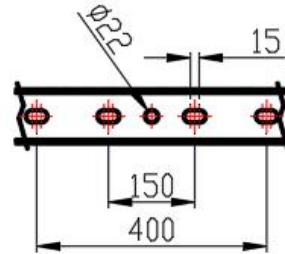

Safety Rope
Auxiliary safety device to prevent accidents.