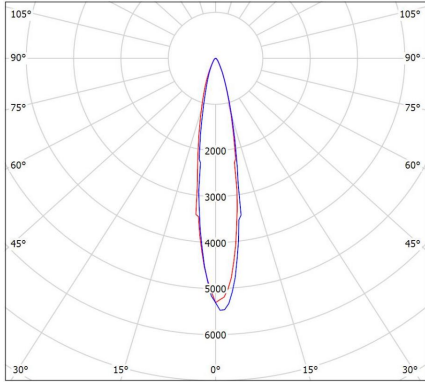

**HAYE PRO**

1200W-1500W IP66

14.02 TO 15.24M  
(48 TO 50FT.)  
11.56 TO 12.80M  
(38 TO 42FT.)  
9.76 TO 11.56M  
(32 TO 50FT.)

Installation method A

6.10 TO 7.93M  
(20 TO 26FT.)

Installation method B

- Die-casting aluminum alloy housing with tempered Glass, the electrical box and light module adopt separate independent structure
- Optical system with Anti UV PC lenses with high visual comfort and uniform lighting distribution, multiple optical distribution options.
- Surge protection up to 20KV.
- The electrical box adopts unique lock design, safe and fast opening, with safety cable, overall protection is IP66.
- Top and side fixing, angle can be adjustable, installation tube diameter  $\varnothing 42\sim\varnothing 60\text{mm}$ .
- Surface anti-UV pure polyester powder painting, Corrosion resistance and UV
- All external screw are in stainless steel.

# BEAM ANGLE

**12°**

**30°**

**60°**

**90°**

**A45°**

**A60°**