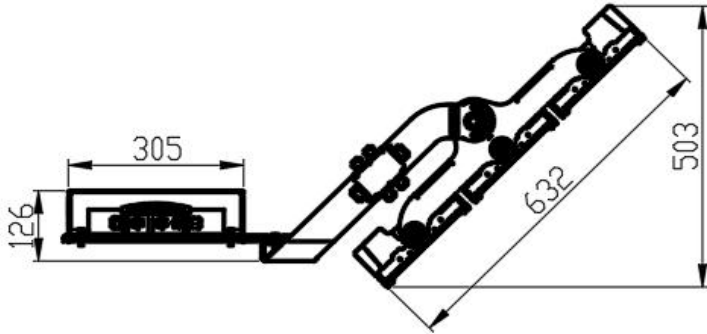

Technical Drawing & Accessories