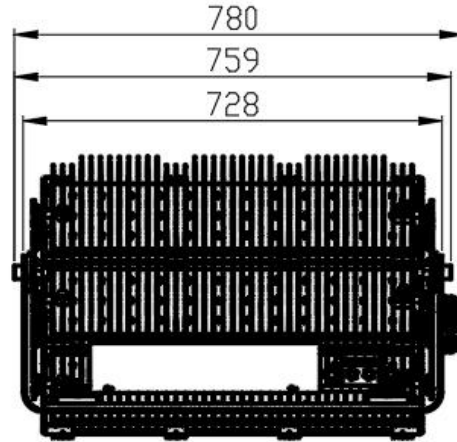

Technical Drawing & Accessories