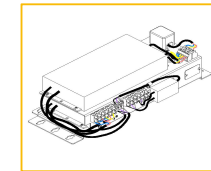

# Technical Drawing & Accessories

**Bracket Mounting**

**Safety Rope**  
Auxiliary safety device to prevent accidents.

**Precision Aiming Device**  
Accurate adjustment of luminaire projected position.

**Visor**

**Internal Application**  
Driver 2 (IP65)  
Used with lamp body installation.

**Internal Application**  
Driver 1 (IP65)  
Used with lamp body installation.

**Internal Application**  
Driver 3 (IP20)  
Used when separated from lamp body for installation.