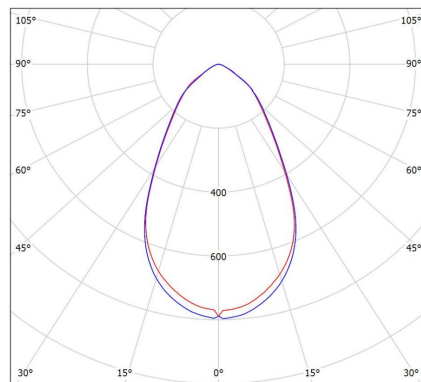

# BEAM ANGLE

**12°**

**30°**

**60°**

**90°**

**A45°**

**A60°**

## Lens and Beam Angle

Asymmetrical light distribution), no backlight. Type  
Symmetrical light distribution) for large open area.

Good Backlight Control

Good Backlight Control

Large Open Area