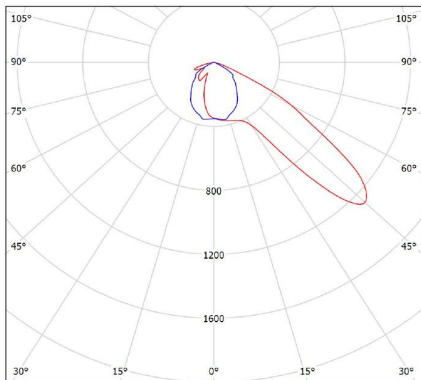

# BEAM ANGLE

**12°**

**30°**

**60°**

**90°**

**A45°**

**A60°**

## Lens and Beam Angle

Asymmetrical light distribution), no backlight. Type  
Symmetrical light distribution) for large open area.

Good Backlight Control

Good Backlight Control

Large Open Area