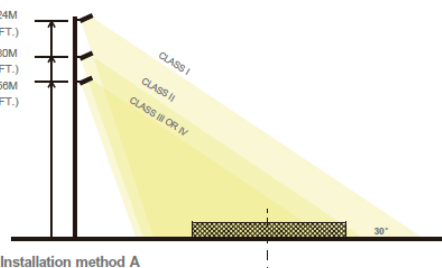

**HAYE PRO**

1200W-1500W IP66

14.02 TO 15.24M  
(48 TO 50FT.)  
11.56 TO 12.80M  
(38 TO 42FT.)  
9.76 TO 11.56M  
(32 TO 50FT.)

Installation method A

6.10 TO 7.93M  
(20 TO 26FT.)

Installation method B

- Die-casting aluminum alloy housing with tempered Glass, the electrical box and light module adopt separate independent structure
- Optical system with Anti UV PC lenses with high visual comfort and uniform lighting distribution, multiple optical distribution options.
- Surge protection up to 20KV.
- The electrical box adopts unique lock design, safe and fast opening, with safety cable, overall protection is IP66.
- Top and side fixing, angle can be adjustable, installation tube diameter  $\varnothing 42\sim\varnothing 60\text{mm}$ .
- Surface anti-UV pure polyester powder painting, Corrosion resistance and UV
- All external screw are in stainless steel.