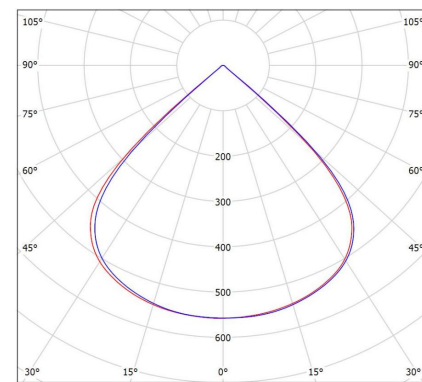

# BEAM ANGLE

**12°**

**30°**

**60°**

**90°**

**A45°**

**A60°**

## Lens and Beam Angle

Asymmetrical light distribution), no backlight. Type  
Symmetrical light distribution) for large open area.

Good Backlight Control

Good Backlight Control

Large Open Area