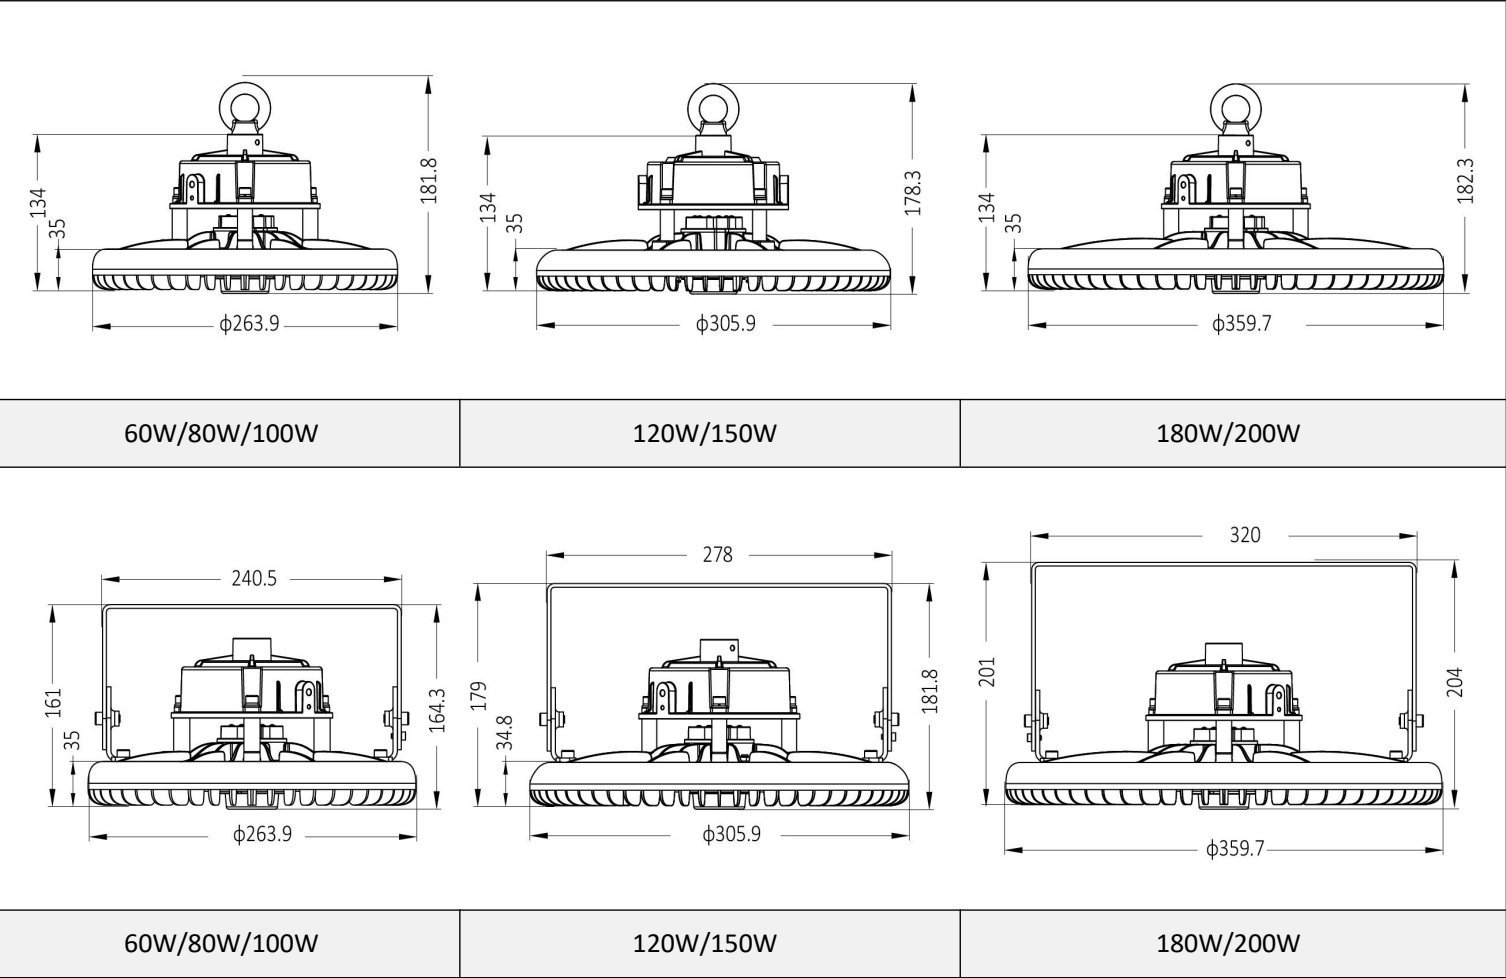

HOLO

50-200W IP65

- Compatible with Strip-shaped and Round Power Supplies
- Power and CCT switchable
- Low Glare, UGR<22
- Emergency function
- Up to 190lm/w for optional
- 60°/90°/120° beam angle for different demand
- Smooth Lamp Body & Dust Free & Low Glare

HOLO - - _____
POWER
CONSUMPTION

POWER CONSUMPTION	
Code	Description
60W	60W @ Dia 263mm
80W	80W @ Dia 263mm
100W	100W @ Dia 263mm
120W	120W @ Dia 306mm
150W	150W @ Dia 306mm
180W	180W @ Dia 360mm
200W	200W @ Dia 360mm

BEAM ANGLE

Technical Drawing

Mounting & Accessories

Eye Bolt
Model: M10
Steel; Black

Bracket
Model:
Steel; Black

Anti Glare Kit
Model:
Plastic; White

Safety Rope
Model:
Stainless Steel; black

Unit: mm