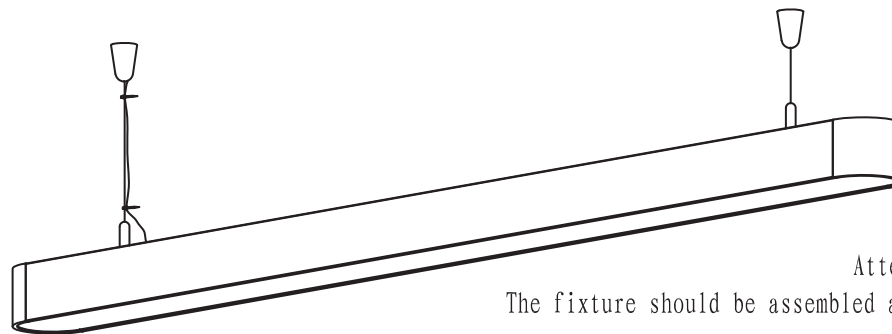

Model	300	600	900	1200	1500
L (mm)	260	455	755	1045	1345

I

II

III

DIMON
TECHNOLOGY

Attention:
The fixture should be assembled and installed by professionals!