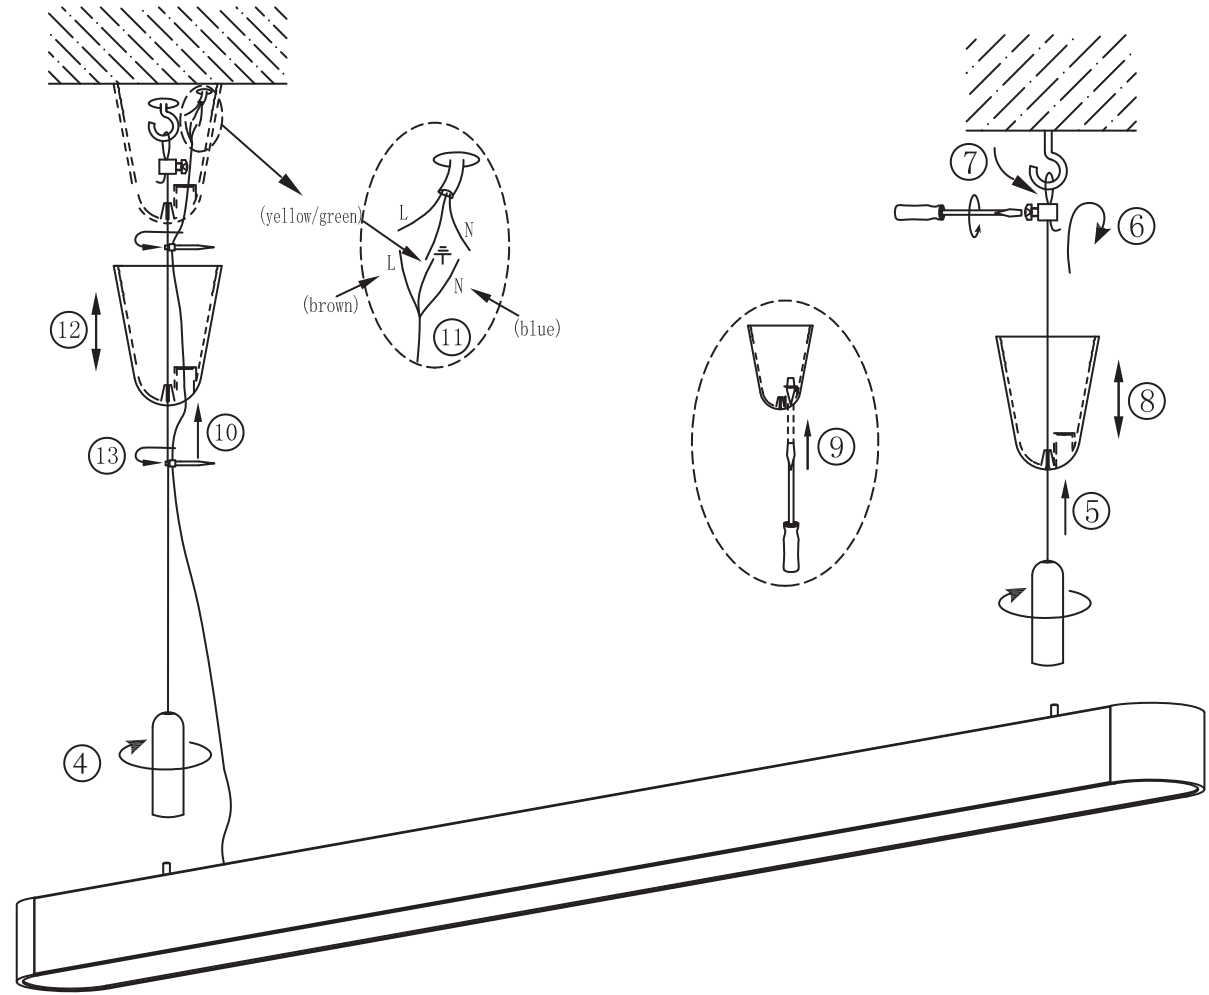

LABITY Slim

W:65xH:47xL:---mm

CB

IP20

0-10V

- LED LINEAR CEILING LIGHT. Housing: high quality aluminium alloy, electrostatic thermo-painting,
- PC Polycarbonate diffuser system for Anti Glare Light distribution
- Integrated-Type 1-10V, DALI, Constant current control gear.

LABITY - _____
Power Consumption

Power Consumption	
Code	Description
20W	20W@696mm
25W	25W@696mm
28W	28W@996mm
30W	30W@996mm
36W	36W@1296mm
40W	40W@1296mm
40W	40W@1596mm
45W	45W@1596mm
50W	50W@1596mm

BEAM ANGLE

Technical Drawing

- L x W x H
- 696×65×47
 - 996×65×47
 - 1296×65×47
 - 1596×65×47

Unit: mm

ACCESSORIES

Surface Mounted
Code: PANCY-SM-01

Pendant Mounted
Code: PANCY-PM-01

Pendant Mounted
Code: PANCY-PM-02

INSTRUCTION

Model	300	600	900	1200	1500
L (mm)	260	455	755	1045	1345

I

II

III

DIMON
TECHNOLOGY

Attention:
The fixture should be assembled and installed by professionals!