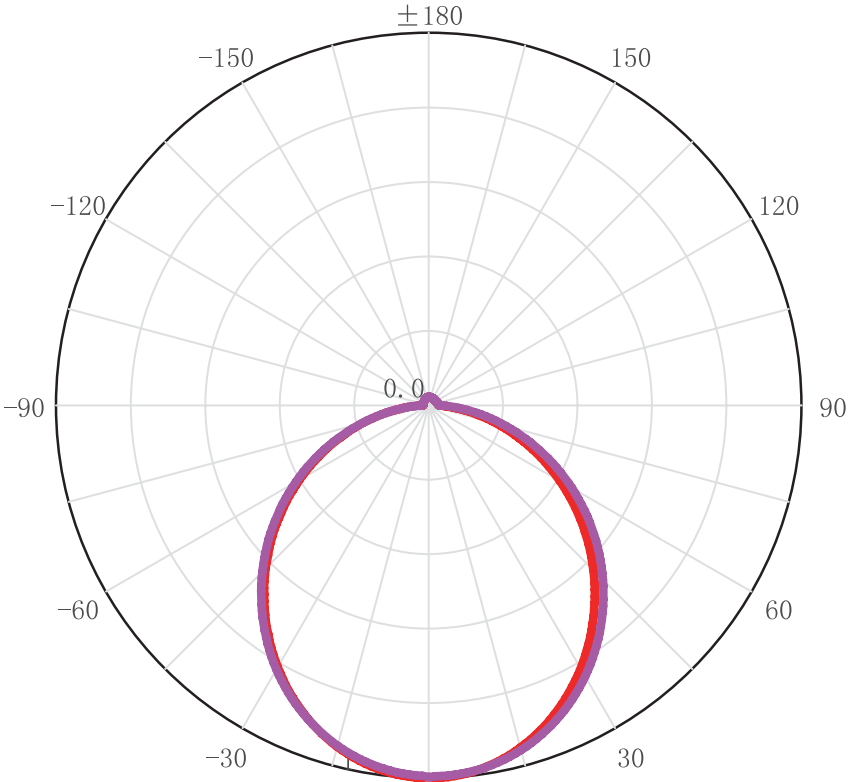

Project	Fixture#	Date
		Firm

Ordering Information

Choose the option that suits your need and write its corresponding code on the appropriate line to form the product code.

Example product code: [LABLITY-20W](#)

LABITY - _____
Power Consumption

Power Consumption	
Code	Description
20W	20W@696mm
25W	25W@696mm
28W	28W@996mm
30W	30W@996mm
36W	36W@1296mm
40W	40W@1296mm
40W	40W@1596mm
45W	45W@1596mm
50W	50W@1596mm

BEAM ANGLE