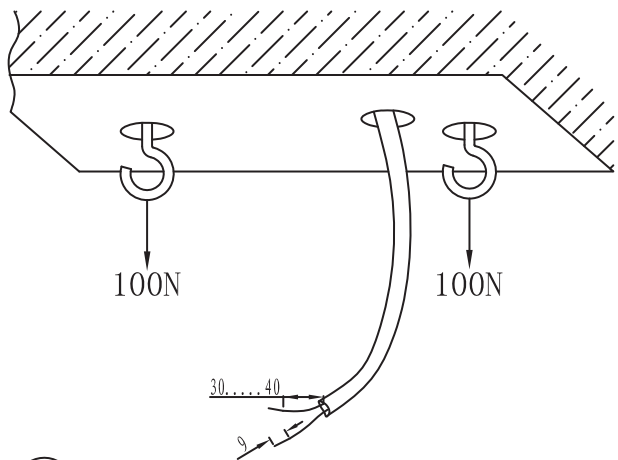

LABITY - _____
Power Consumption

Power Consumption	
Code	Description
20W	20W@696mm
25W	25W@696mm
28W	28W@996mm
30W	30W@996mm
36W	36W@1296mm
40W	40W@1296mm
40W	40W@1596mm
45W	45W@1596mm
50W	50W@1596mm

BEAM ANGLE

Technical Drawing

- L x W x H
- 696×65×47
 - 996×65×47
 - 1296×65×47
 - 1596×65×47

Unit: mm

ACCESSORIES

Surface Mounted
Code: PANCY-SM-01

Pendant Mounted
Code: PANCY-PM-01

Pendant Mounted
Code: PANCY-PM-02

INSTRUCTION

Model	300	600	900	1200	1500
L (mm)	260	455	755	1045	1345

I

II

III

DIMON
TECHNOLOGY

Attention:
The fixture should be assembled and installed by professionals!