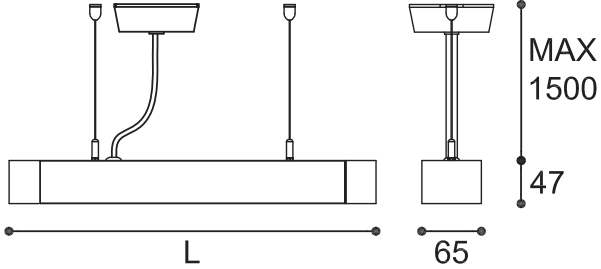

LABITY - _____
Power Consumption

Power Consumption	
Code	Description
20W	20W@696mm
25W	25W@696mm
28W	28W@996mm
30W	30W@996mm
36W	36W@1296mm
40W	40W@1296mm
40W	40W@1596mm
45W	45W@1596mm
50W	50W@1596mm

BEAM ANGLE

Technical Drawing

- L x W x H
- 696×65×47
 - 996×65×47
 - 1296×65×47
 - 1596×65×47

Unit: mm

ACCESSORIES

Surface Mounted
Code: PANCY-SM-01

Pendant Mounted
Code: PANCY-PM-01

Pendant Mounted
Code: PANCY-PM-02

INSTRUCTION