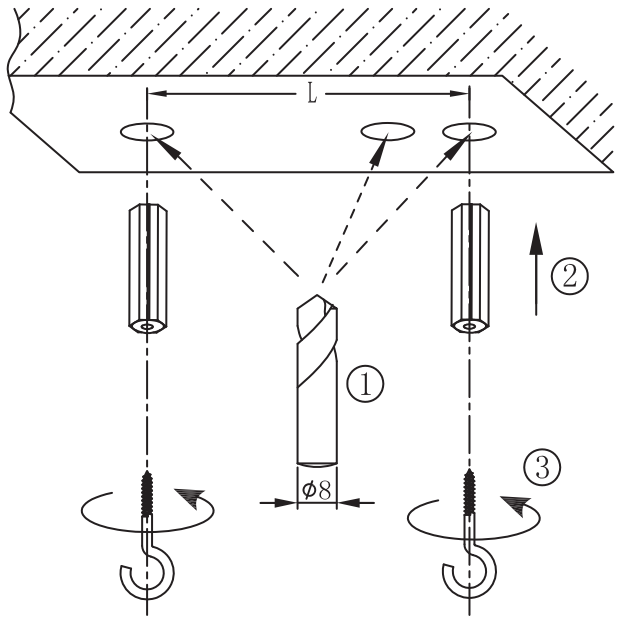

LABITY - _____
Power Consumption

Power Consumption	
Code	Description
20W	20W@696mm
25W	25W@696mm
28W	28W@996mm
30W	30W@996mm
36W	36W@1296mm
40W	40W@1296mm
40W	40W@1596mm
45W	45W@1596mm
50W	50W@1596mm

BEAM ANGLE

Technical Drawing

- L x W x H
- 696×65×47
 - 996×65×47
 - 1296×65×47
 - 1596×65×47

Unit: mm

ACCESSORIES

Surface Mounted
Code: PANCY-SM-01

Pendant Mounted
Code: PANCY-PM-01

Pendant Mounted
Code: PANCY-PM-02

INSTRUCTION

Model	300	600	900	1200	1500
L (mm)	260	455	755	1045	1345

I

II

III

DIMON
TECHNOLOGY

Attention:
The fixture should be assembled and installed by professionals!