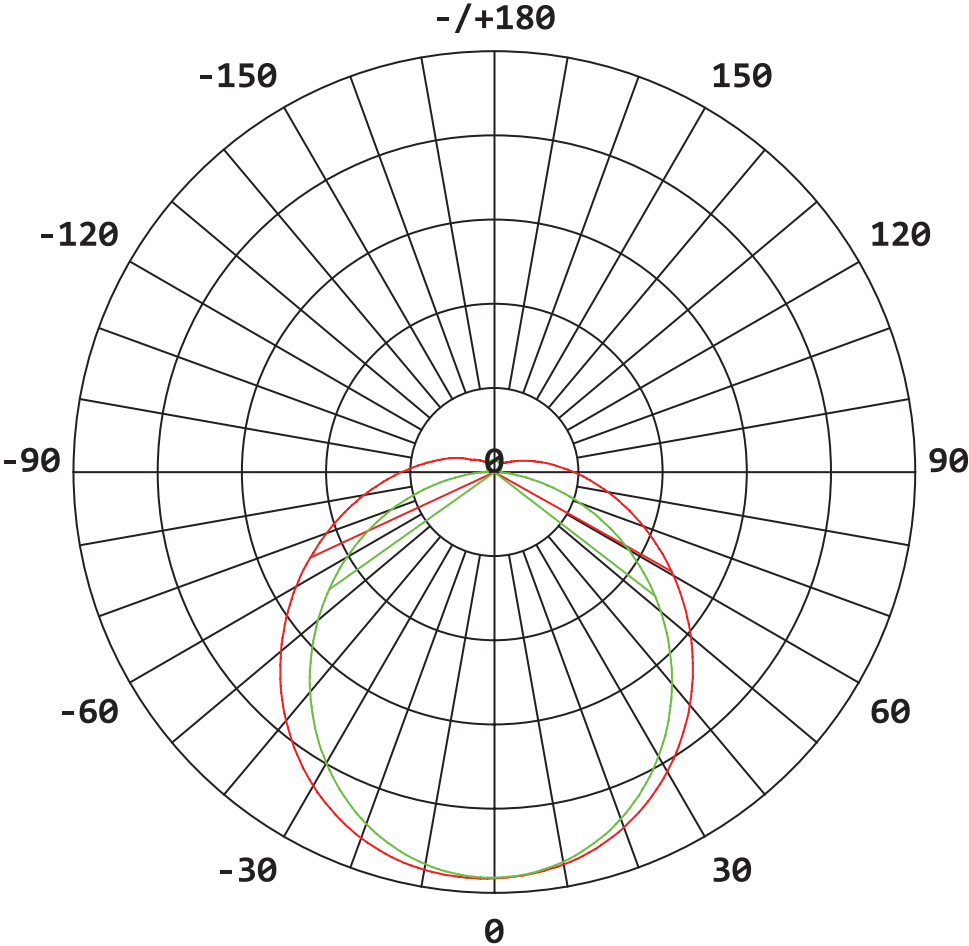

POWER	
Code	Description
9W	1 pcs x 2feet 9W LED T5 @595 x 295 x 80
18W	2 pcs x 2feet 9W LED T5 @600 x 300 x 80mm
18W	2 pcs x 2feet 9W LED T5 @600 x 600 x 80mm
27W	3 pcs x 2feet 9W LED T5 @600 x 600 x 80mm
36W	4 pcs x 2feet 9W LED T5 @600 x 600 x 80mm
18W	1pcs x 18W 4feet LED T5 1200 x 300 x 80mm
36W	2pcs x 18W 4feet LED T5 1200 x 300 x 80mm
36W	2pcs x 18W 4feet LED T5 1200 x 600 x 80mm
54W	3pcs x 18W 4feet LED T5 1200 x 600 x 80mm
18W	2 pcs x 9W 2feet LED T8 @ 595 x 295 x 80mm
18W	2 pcs x 9W 2feet LED T8 @ 600 x 600 x 80mm
27W	3 pcs x 9W 2feet LED T8 @ 600 x 600 x 80mm
36W	4 pcs x 9W 2feet LED T8 @ 600 x 600 x 80mm
36W	2pcs x 18W 4feet LED T8 @ 1195 x 295 x 80mm
36W	2pcs x 18W 4feet LED T8 @ 1200 x 600 x 80mm
54W	3pcs x 18W 2feet LED T8 @ 1200 x 600 x 80mm

# BEAM ANGLE

Recess Mount T5

Recess Type (mm)

L x W x H	L1 x W1
600 x 300 x 80	573 x 273
600 x 300 x 80	573 x 273
600 x 600 x 80	573 x 573
600 x 600 x 80	573 x 573
600 x 600 x 80	573 x 573
1200 x 300 x 80	1173 x 273
1200 x 300 x 80	1173 x 273
1200 x 600 x 80	1173 x 573
1200 x 600 x 80	1173 x 573