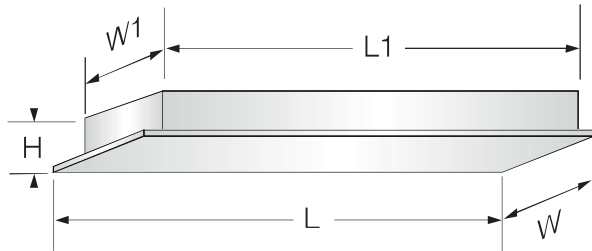

Recess Type (mm)