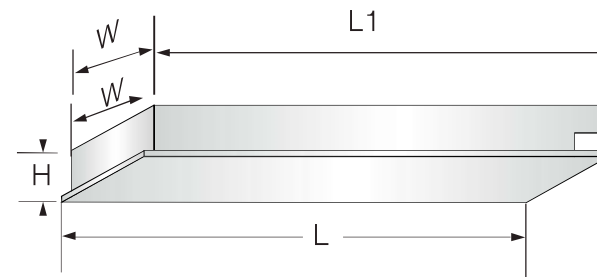

L x W x H	L1 x W1
600 x 300 x 80	573 x 273
600 x 300 x 80	573 x 273
600 x 600 x 80	573 x 573
600 x 600 x 80	573 x 573
600 x 600 x 80	573 x 573
1200 x 300 x 80	1173 x 273
1200 x 300 x 80	1173 x 273
1200 x 600 x 80	1173 x 573
1200 x 600 x 80	1173 x 573

Recess Mount T8

Recess Type (mm)