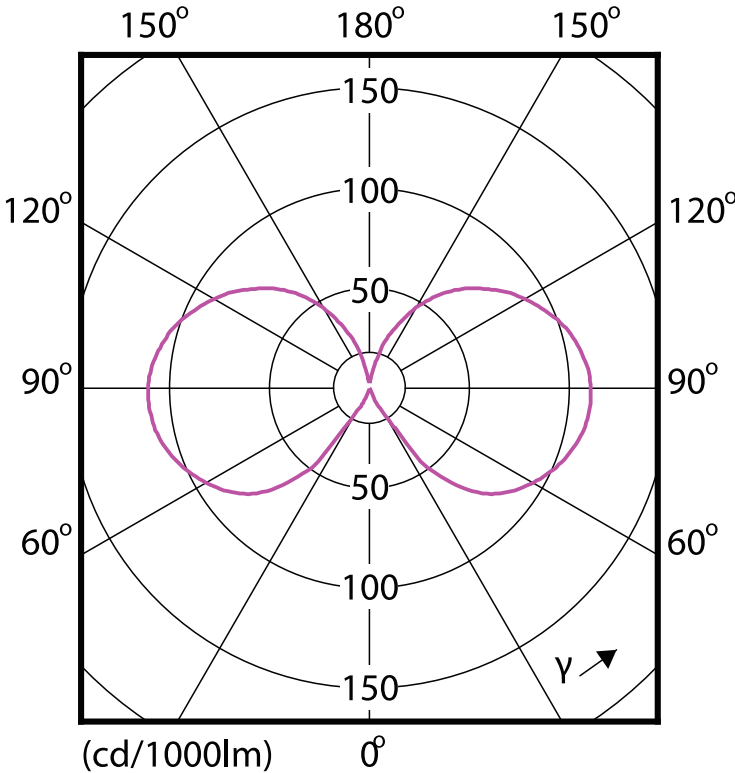

Project	Fixture#	Date
		Firm

Ordering Information

Choose the option that suits your need and write its corresponding code on the appropriate line to form the product code.

Example product code: [MALA-S](#)

MALA - - _____
Power Consumption

Power Consumption	
Code	Description
X	5W T5
N	10W T70
S	13W T80
O	15W T100

BEAM ANGLE

- T50 : Dia 50mm x H : 100mm
- T60 : Dia 60mm x H : 115mm
- T70 : Dia 70mm x H : 130mm
- T80 : Dia 80mm x H : 155mm
- T100 : Dia 100mm x H : 170 mm

Unit: mm