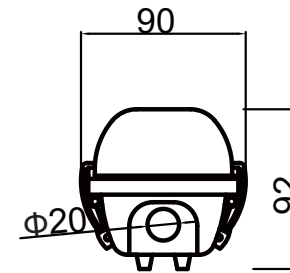

BAWATY - _____ - _____
POWER
CONTROL TYPE

POWER		CONTROL TYPE	
Code	Description	Code	Description
6W	1 pcs x 2feet 6W LED T5 or LED T8	SW	ON/OFF Switch
8W	1 pcs x 2feet 8W LED T5 or LED T8	ELV	ELV Leading Edge Control
9W	1 pcs x 2feet 9W LED T5 or LED T8	AN	1-10V Dimming
10W	1 pcs x 2feet 10W LED T5 or LED T8	DA	DALI Dimming
14W	1 pcs x 4feet 14W LED T5 or LED T8	DMX	DMX Dimming
14W	1 pcs x 4feet 14W LED T5 or LED T8	RDM	RDM Dimming
16W	1 pcs x 4feet 16W LED T5 or LED T8	EM	Emergency Battery
18W	1 pcs x 4feet 18W LED T5 or LED T8	ZI	ZIGBEE Wireless Control
20W	1 pcs x 4feet 20W LED T5 or LED T8		
22W	1 pcs x 5feet 22W LED T5 or LED T8		
25W	1 pcs x 5feet 25W LED T5 or LED T8		
28W	1 pcs x 5feet 28W LED T5 or LED T8		
30W	1 pcs x 5feet 30W LED T5 or LED T8		
12W	2 pcs x 2feet 6W LED T5 or LED T8		
16W	2 pcs x 2feet 8W LED T5 or LED T8		
18W	2 pcs x 2feet 9W LED T5 or LED T8		
20W	2 pcs x 2feet 10W LED T5 or LED T8		
24W	2 pcs x 4feet 12W LED T5 or LED T8		
28W	2 pcs x 4feet 14W LED T5 or LED T8		
32W	2 pcs x 4feet 16W LED T5 or LED T8		
36W	2 pcs x 4feet 18W LED T5 or LED T8		
40W	2 pcs x 4feet 20W LED T5 or LED T8		
44W	2 pcs x 5feet 22W LED T5 or LED T8		
50W	2 pcs x 5feet 25W LED T5 or LED T8		
56W	2 pcs x 5feet 28W LED T5 or LED T8		
60W	2 pcs x 5feet 30W LED T5 or LED T8		

Beam Angle

1*18W

2*18W

Technical Drawing

Single Type:

655 / 1265 / 1565

Twin Type:

655 / 1265 / 1565

Unit: mm

Fixture Type: LED Waterproof Single Batten

*For more details, refer to data sheet.

Fixture Type: LED Waterproof Twin Batten

*For more details, refer to data sheet.