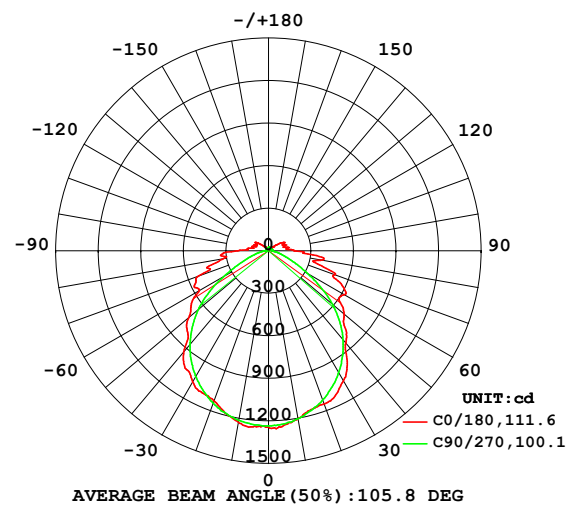

Beam Angle

1*18W

2*18W

Technical Drawing

Single Type:

655 / 1265 / 1565

Twin Type:

655 / 1265 / 1565