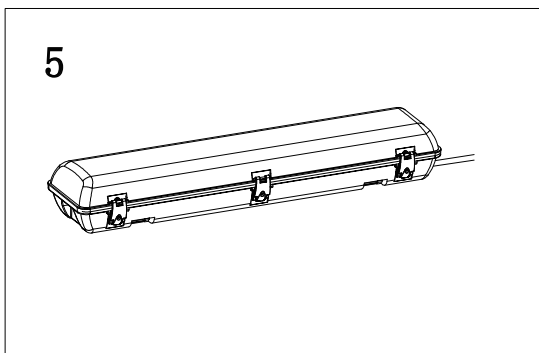

Fixture Type: LED Waterproof Twin Batten

*For more details, refer to data sheet.