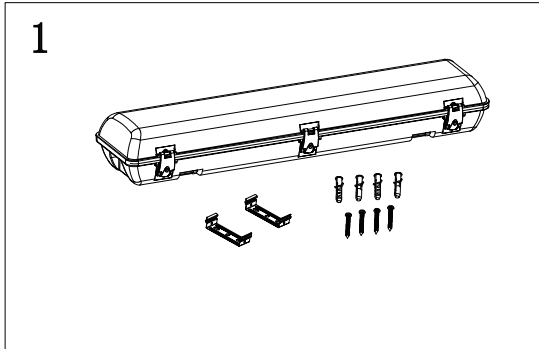

BAWATY - _____ - _____
POWER
CONTROL TYPE

POWER		CONTROL TYPE	
Code	Description	Code	Description
6W	1 pcs x 2feet 6W LED T5 or LED T8	SW	ON/OFF Switch
8W	1 pcs x 2feet 8W LED T5 or LED T8	ELV	ELV Leading Edge Control
9W	1 pcs x 2feet 9W LED T5 or LED T8	AN	1-10V Dimming
10W	1 pcs x 2feet 10W LED T5 or LED T8	DA	DALI Dimming
14W	1 pcs x 4feet 14W LED T5 or LED T8	DMX	DMX Dimming
14W	1 pcs x 4feet 14W LED T5 or LED T8	RDM	RDM Dimming
16W	1 pcs x 4feet 16W LED T5 or LED T8	EM	Emergency Battery
18W	1 pcs x 4feet 18W LED T5 or LED T8	ZI	ZIGBEE Wireless Control
20W	1 pcs x 4feet 20W LED T5 or LED T8		
22W	1 pcs x 5feet 22W LED T5 or LED T8		
25W	1 pcs x 5feet 25W LED T5 or LED T8		
28W	1 pcs x 5feet 28W LED T5 or LED T8		
30W	1 pcs x 5feet 30W LED T5 or LED T8		
12W	2 pcs x 2feet 6W LED T5 or LED T8		
16W	2 pcs x 2feet 8W LED T5 or LED T8		
18W	2 pcs x 2feet 9W LED T5 or LED T8		
20W	2 pcs x 2feet 10W LED T5 or LED T8		
24W	2 pcs x 4feet 12W LED T5 or LED T8		
28W	2 pcs x 4feet 14W LED T5 or LED T8		
32W	2 pcs x 4feet 16W LED T5 or LED T8		
36W	2 pcs x 4feet 18W LED T5 or LED T8		
40W	2 pcs x 4feet 20W LED T5 or LED T8		
44W	2 pcs x 5feet 22W LED T5 or LED T8		
50W	2 pcs x 5feet 25W LED T5 or LED T8		
56W	2 pcs x 5feet 28W LED T5 or LED T8		
60W	2 pcs x 5feet 30W LED T5 or LED T8		

Beam Angle

1*18W

2*18W

Technical Drawing

Single Type:

655 / 1265 / 1565

Twin Type:

655 / 1265 / 1565

Unit: mm

Fixture Type: LED Waterproof Single Batten

*For more details, refer to data sheet.

Fixture Type: LED Waterproof Twin Batten

*For more details, refer to data sheet.