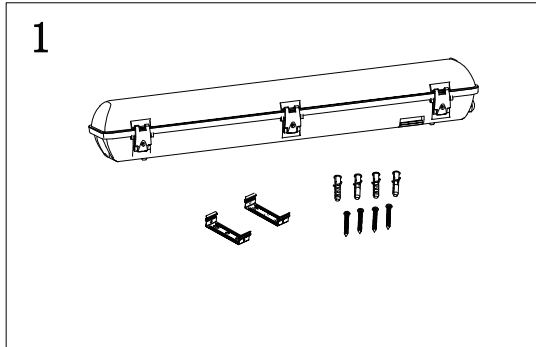

BAWATY - _____ - _____
POWER
CONTROL TYPE

POWER		CONTROL TYPE	
Code	Description	Code	Description
6W	1 pcs x 2feet 6W LED T5 or LED T8	SW	ON/OFF Switch
8W	1 pcs x 2feet 8W LED T5 or LED T8	ELV	ELV Leading Edge Control
9W	1 pcs x 2feet 9W LED T5 or LED T8	AN	1-10V Dimming
10W	1 pcs x 2feet 10W LED T5 or LED T8	DA	DALI Dimming
14W	1 pcs x 4feet 14W LED T5 or LED T8	DMX	DMX Dimming
14W	1 pcs x 4feet 14W LED T5 or LED T8	RDM	RDM Dimming
16W	1 pcs x 4feet 16W LED T5 or LED T8	EM	Emergency Battery
18W	1 pcs x 4feet 18W LED T5 or LED T8	ZI	ZIGBEE Wireless Control
20W	1 pcs x 4feet 20W LED T5 or LED T8		
22W	1 pcs x 5feet 22W LED T5 or LED T8		
25W	1 pcs x 5feet 25W LED T5 or LED T8		
28W	1 pcs x 5feet 28W LED T5 or LED T8		
30W	1 pcs x 5feet 30W LED T5 or LED T8		
12W	2 pcs x 2feet 6W LED T5 or LED T8		
16W	2 pcs x 2feet 8W LED T5 or LED T8		
18W	2 pcs x 2feet 9W LED T5 or LED T8		
20W	2 pcs x 2feet 10W LED T5 or LED T8		
24W	2 pcs x 4feet 12W LED T5 or LED T8		
28W	2 pcs x 4feet 14W LED T5 or LED T8		
32W	2 pcs x 4feet 16W LED T5 or LED T8		
36W	2 pcs x 4feet 18W LED T5 or LED T8		
40W	2 pcs x 4feet 20W LED T5 or LED T8		
44W	2 pcs x 5feet 22W LED T5 or LED T8		
50W	2 pcs x 5feet 25W LED T5 or LED T8		
56W	2 pcs x 5feet 28W LED T5 or LED T8		
60W	2 pcs x 5feet 30W LED T5 or LED T8		

Beam Angle

1*18W

2*18W

Technical Drawing

Single Type:

655 / 1265 / 1565

Twin Type:

655 / 1265 / 1565

Unit: mm

Fixture Type: LED Waterproof Single Batten

*For more details, refer to data sheet.

Fixture Type: LED Waterproof Twin Batten

*For more details, refer to data sheet.