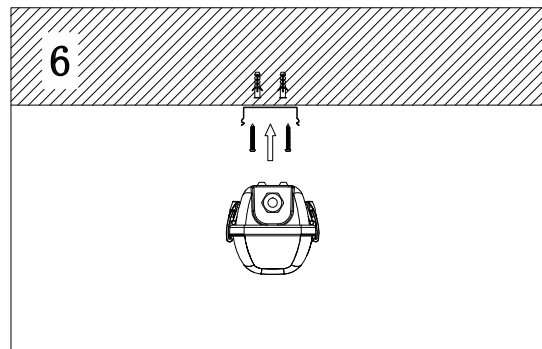

BAWATY - _____ - _____
POWER
CONTROL TYPE

POWER		CONTROL TYPE	
Code	Description	Code	Description
6W	1 pcs x 2feet 6W LED T5 or LED T8	SW	ON/OFF Switch
8W	1 pcs x 2feet 8W LED T5 or LED T8	ELV	ELV Leading Edge Control
9W	1 pcs x 2feet 9W LED T5 or LED T8	AN	1-10V Dimming
10W	1 pcs x 2feet 10W LED T5 or LED T8	DA	DALI Dimming
14W	1 pcs x 4feet 14W LED T5 or LED T8	DMX	DMX Dimming
14W	1 pcs x 4feet 14W LED T5 or LED T8	RDM	RDM Dimming
16W	1 pcs x 4feet 16W LED T5 or LED T8	EM	Emergency Battery
18W	1 pcs x 4feet 18W LED T5 or LED T8	ZI	ZIGBEE Wireless Control
20W	1 pcs x 4feet 20W LED T5 or LED T8		
22W	1 pcs x 5feet 22W LED T5 or LED T8		
25W	1 pcs x 5feet 25W LED T5 or LED T8		
28W	1 pcs x 5feet 28W LED T5 or LED T8		
30W	1 pcs x 5feet 30W LED T5 or LED T8		
12W	2 pcs x 2feet 6W LED T5 or LED T8		
16W	2 pcs x 2feet 8W LED T5 or LED T8		
18W	2 pcs x 2feet 9W LED T5 or LED T8		
20W	2 pcs x 2feet 10W LED T5 or LED T8		
24W	2 pcs x 4feet 12W LED T5 or LED T8		
28W	2 pcs x 4feet 14W LED T5 or LED T8		
32W	2 pcs x 4feet 16W LED T5 or LED T8		
36W	2 pcs x 4feet 18W LED T5 or LED T8		
40W	2 pcs x 4feet 20W LED T5 or LED T8		
44W	2 pcs x 5feet 22W LED T5 or LED T8		
50W	2 pcs x 5feet 25W LED T5 or LED T8		
56W	2 pcs x 5feet 28W LED T5 or LED T8		
60W	2 pcs x 5feet 30W LED T5 or LED T8		

Beam Angle

1*18W

2*18W

Technical Drawing

Single Type:

655 / 1265 / 1565

Twin Type:

655 / 1265 / 1565

Unit: mm

Fixture Type: LED Waterproof Single Batten

*For more details, refer to data sheet.

Fixture Type: LED Waterproof Twin Batten

*For more details, refer to data sheet.