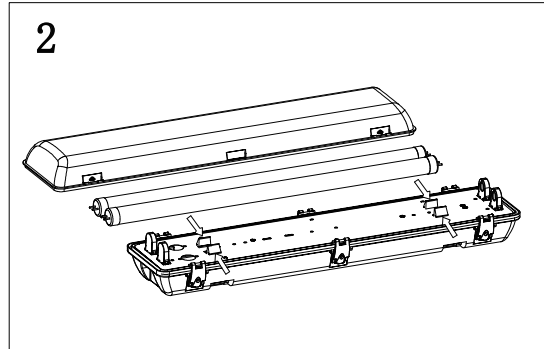

Beam Angle

1*18W

2*18W

Technical Drawing

Single Type:

655 / 1265 / 1565

Twin Type:

655 / 1265 / 1565

Unit: mm

Fixture Type: LED Waterproof Single Batten

*For more details, refer to data sheet.

Fixture Type: LED Waterproof Twin Batten

*For more details, refer to data sheet.