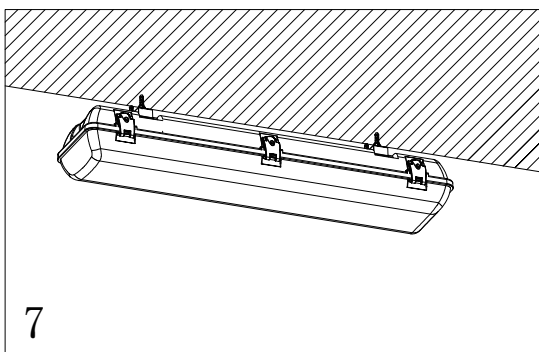

Beam Angle

1*18W

2*18W

Technical Drawing

Single Type:

655 / 1265 / 1565

Twin Type:

655 / 1265 / 1565

Unit: mm

Fixture Type: LED Waterproof Single Batten

*For more details, refer to data sheet.

Fixture Type: LED Waterproof Twin Batten

*For more details, refer to data sheet.