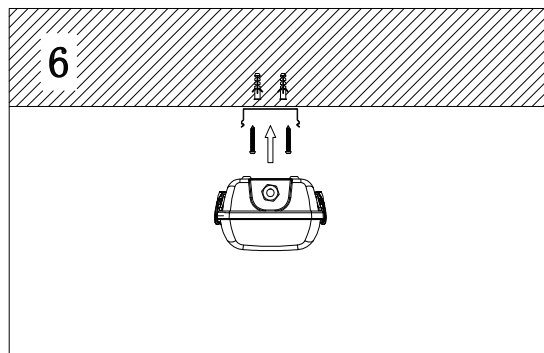

BAWATY - _____ - _____
POWER
CONTROL TYPE

POWER		CONTROL TYPE	
Code	Description	Code	Description
6W	1 pcs x 2feet 6W LED T5 or LED T8	SW	ON/OFF Switch
8W	1 pcs x 2feet 8W LED T5 or LED T8	ELV	ELV Leading Edge Control
9W	1 pcs x 2feet 9W LED T5 or LED T8	AN	1-10V Dimming
10W	1 pcs x 2feet 10W LED T5 or LED T8	DA	DALI Dimming
14W	1 pcs x 4feet 14W LED T5 or LED T8	DMX	DMX Dimming
14W	1 pcs x 4feet 14W LED T5 or LED T8	RDM	RDM Dimming
16W	1 pcs x 4feet 16W LED T5 or LED T8	EM	Emergency Battery
18W	1 pcs x 4feet 18W LED T5 or LED T8	ZI	ZIGBEE Wireless Control
20W	1 pcs x 4feet 20W LED T5 or LED T8		
22W	1 pcs x 5feet 22W LED T5 or LED T8		
25W	1 pcs x 5feet 25W LED T5 or LED T8		
28W	1 pcs x 5feet 28W LED T5 or LED T8		
30W	1 pcs x 5feet 30W LED T5 or LED T8		
12W	2 pcs x 2feet 6W LED T5 or LED T8		
16W	2 pcs x 2feet 8W LED T5 or LED T8		
18W	2 pcs x 2feet 9W LED T5 or LED T8		
20W	2 pcs x 2feet 10W LED T5 or LED T8		
24W	2 pcs x 4feet 12W LED T5 or LED T8		
28W	2 pcs x 4feet 14W LED T5 or LED T8		
32W	2 pcs x 4feet 16W LED T5 or LED T8		
36W	2 pcs x 4feet 18W LED T5 or LED T8		
40W	2 pcs x 4feet 20W LED T5 or LED T8		
44W	2 pcs x 5feet 22W LED T5 or LED T8		
50W	2 pcs x 5feet 25W LED T5 or LED T8		
56W	2 pcs x 5feet 28W LED T5 or LED T8		
60W	2 pcs x 5feet 30W LED T5 or LED T8		

Beam Angle

1*18W

2*18W

Technical Drawing

Single Type:

655 / 1265 / 1565

Twin Type:

655 / 1265 / 1565

Unit: mm

Fixture Type: LED Waterproof Single Batten

*For more details, refer to data sheet.

Fixture Type: LED Waterproof Twin Batten

*For more details, refer to data sheet.