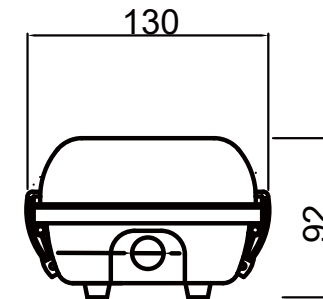

Beam Angle

1*18W

2*18W

Technical Drawing

Single Type:

655 / 1265 / 1565

Twin Type:

655 / 1265 / 1565

Unit: mm

Fixture Type: LED Waterproof Single Batten

*For more details, refer to data sheet.

Fixture Type: LED Waterproof Twin Batten

*For more details, refer to data sheet.