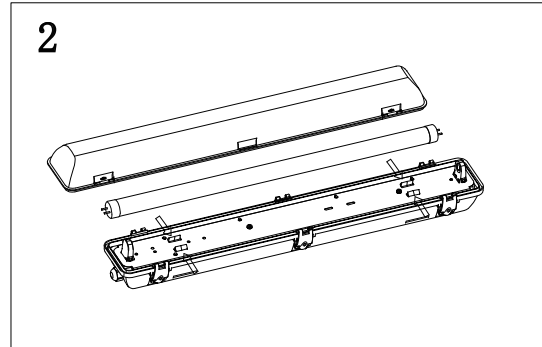

Beam Angle

1*18W

2*18W

Technical Drawing

Single Type:

655 / 1265 / 1565

Twin Type:

655 / 1265 / 1565

Unit: mm

Fixture Type: LED Waterproof Single Batten

*For more details, refer to data sheet.

Fixture Type: LED Waterproof Twin Batten

*For more details, refer to data sheet.