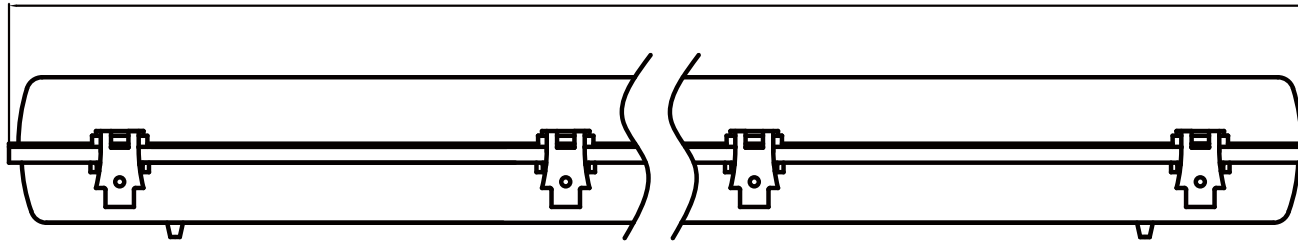

Technical Drawing

Single Type:

655 / 1265 / 1565