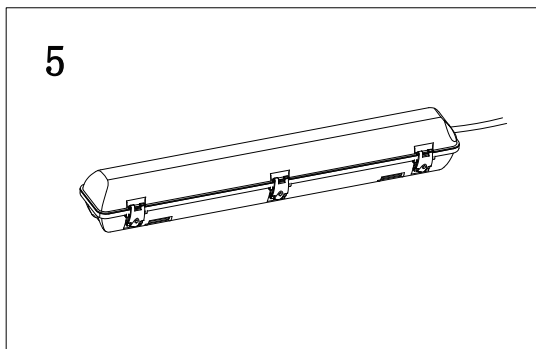

Beam Angle

1*18W

2*18W

Technical Drawing

Single Type:

655 / 1265 / 1565

Twin Type:

655 / 1265 / 1565

Unit: mm

Fixture Type: LED Waterproof Single Batten

*For more details, refer to data sheet.

Fixture Type: LED Waterproof Twin Batten

*For more details, refer to data sheet.