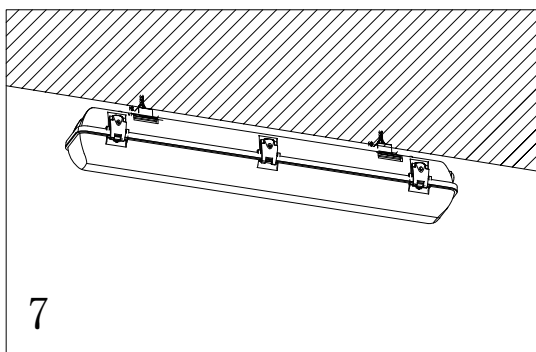

Beam Angle

1*18W

2*18W

Technical Drawing

Single Type:

655 / 1265 / 1565

Twin Type:

655 / 1265 / 1565

Unit: mm

Fixture Type: LED Waterproof Single Batten

*For more details, refer to data sheet.

Fixture Type: LED Waterproof Twin Batten

*For more details, refer to data sheet.