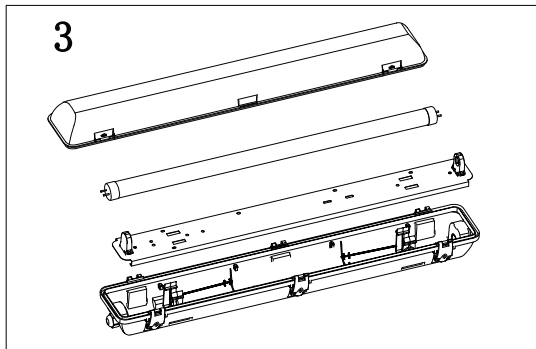

Beam Angle

1*18W

2*18W

Technical Drawing

Single Type:

655 / 1265 / 1565

Twin Type:

655 / 1265 / 1565

Unit: mm

Fixture Type: LED Waterproof Single Batten

*For more details, refer to data sheet.

Fixture Type: LED Waterproof Twin Batten

*For more details, refer to data sheet.