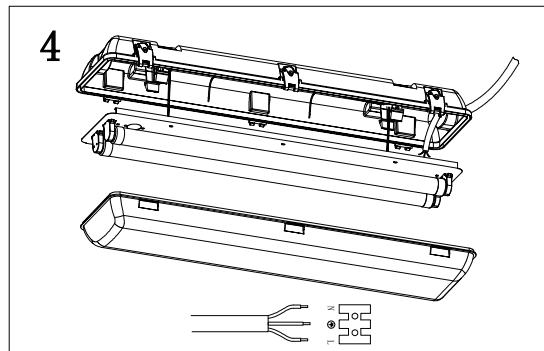

Beam Angle

1*18W

2*18W

Technical Drawing

Single Type:

655 / 1265 / 1565

Twin Type:

655 / 1265 / 1565

Unit: mm

Fixture Type: LED Waterproof Single Batten

*For more details, refer to data sheet.

Fixture Type: LED Waterproof Twin Batten

*For more details, refer to data sheet.