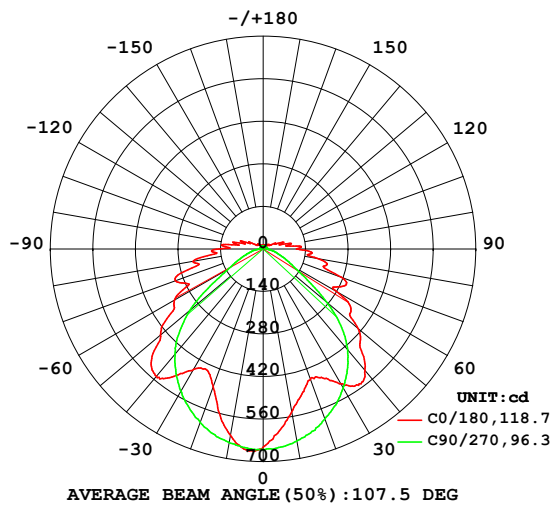

Beam Angle

1*18W

2*18W

Technical Drawing

Single Type:

655 / 1265 / 1565

Twin Type:

655 / 1265 / 1565