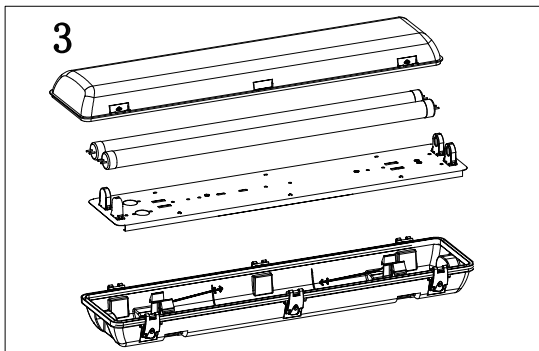

Beam Angle

1*18W

2*18W

Technical Drawing

Single Type:

655 / 1265 / 1565

Twin Type:

655 / 1265 / 1565

Unit: mm

Fixture Type: LED Waterproof Single Batten

*For more details, refer to data sheet.

Fixture Type: LED Waterproof Twin Batten

*For more details, refer to data sheet.