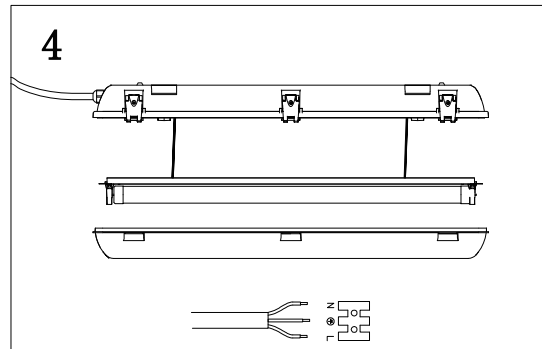

BAWATY - _____ - _____
POWER
CONTROL TYPE

POWER		CONTROL TYPE	
Code	Description	Code	Description
6W	1 pcs x 2feet 6W LED T5 or LED T8	SW	ON/OFF Switch
8W	1 pcs x 2feet 8W LED T5 or LED T8	ELV	ELV Leading Edge Control
9W	1 pcs x 2feet 9W LED T5 or LED T8	AN	1-10V Dimming
10W	1 pcs x 2feet 10W LED T5 or LED T8	DA	DALI Dimming
14W	1 pcs x 4feet 14W LED T5 or LED T8	DMX	DMX Dimming
14W	1 pcs x 4feet 14W LED T5 or LED T8	RDM	RDM Dimming
16W	1 pcs x 4feet 16W LED T5 or LED T8	EM	Emergency Battery
18W	1 pcs x 4feet 18W LED T5 or LED T8	ZI	ZIGBEE Wireless Control
20W	1 pcs x 4feet 20W LED T5 or LED T8		
22W	1 pcs x 5feet 22W LED T5 or LED T8		
25W	1 pcs x 5feet 25W LED T5 or LED T8		
28W	1 pcs x 5feet 28W LED T5 or LED T8		
30W	1 pcs x 5feet 30W LED T5 or LED T8		
12W	2 pcs x 2feet 6W LED T5 or LED T8		
16W	2 pcs x 2feet 8W LED T5 or LED T8		
18W	2 pcs x 2feet 9W LED T5 or LED T8		
20W	2 pcs x 2feet 10W LED T5 or LED T8		
24W	2 pcs x 4feet 12W LED T5 or LED T8		
28W	2 pcs x 4feet 14W LED T5 or LED T8		
32W	2 pcs x 4feet 16W LED T5 or LED T8		
36W	2 pcs x 4feet 18W LED T5 or LED T8		
40W	2 pcs x 4feet 20W LED T5 or LED T8		
44W	2 pcs x 5feet 22W LED T5 or LED T8		
50W	2 pcs x 5feet 25W LED T5 or LED T8		
56W	2 pcs x 5feet 28W LED T5 or LED T8		
60W	2 pcs x 5feet 30W LED T5 or LED T8		

Beam Angle

1*18W

2*18W

Technical Drawing

Single Type:

655 / 1265 / 1565

Twin Type:

655 / 1265 / 1565

Unit: mm

Fixture Type: LED Waterproof Single Batten

*For more details, refer to data sheet.

Fixture Type: LED Waterproof Twin Batten

*For more details, refer to data sheet.