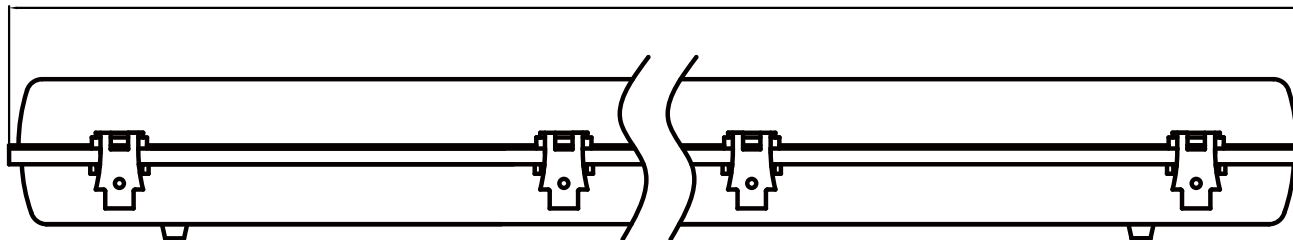

Unit: mm

Fixture Type: LED Waterproof Single Batten

*For more details, refer to data sheet.

Fixture Type: LED Waterproof Twin Batten

*For more details, refer to data sheet.