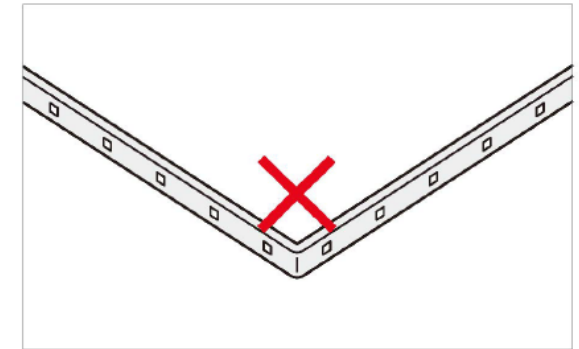

- ◆ Single end power input for 5 meters

 Operation Attentions.

Do not bend LED Strip light to a radius less than 50mm(1.97 inches)

Do not bend LED Strip light like this, and this way will break the LED and bonding pad

Do not fold or crease LED Strip light, and this way will break the LED and bonding pad

Do not twist LED Strip light like this, and this way will break the LED and bonding pad

Do not use the IP65 Silicon Sleeve LED Strip Under water, and too dangerous