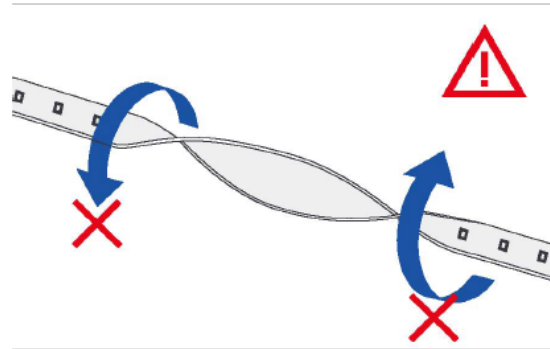

黑线

Black Cable

公头 Male Connector

Fixed Accessories

Fixed clip-Stainless Steel

Silicon clip

Wiring Drawing

Wiring diagram application :

- ◆ Single end power input for 5 meters

 Operation Attentions.

Do not bend LED Strip light to a radius less than 50mm(1.97 inches)

Do not bend LED Strip light like this, and this way will break the LED and bonding pad

Do not fold or crease LED Strip light, and this way will break the LED and bonding pad

Do not twist LED Strip light like this, and this way will break the LED and bonding pad

Do not use the IP65 Silicon Sleeve LED Strip Under water, and too dangerous