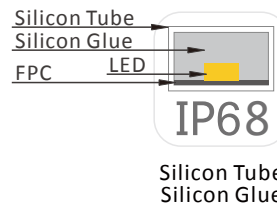

SOKKIA

7W-12W

LED Flexible Strip Light with durable and anti-UV Silicone Case material housing protection presents good translucent, achieves seamless and uniformity. LED sources work with high color rendering index for light color consistency.