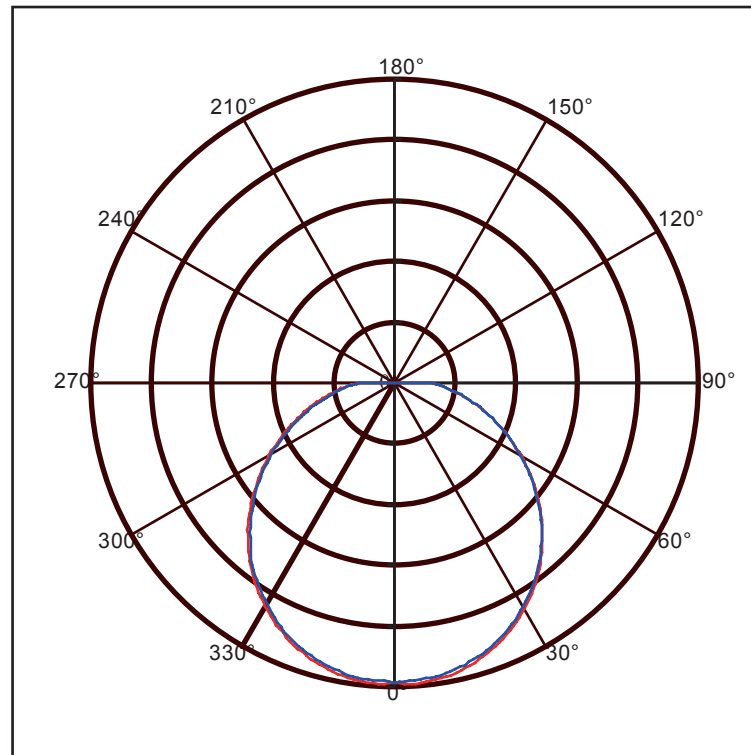

SOKKIA - - _____
Power Consumption

Power Consumption	
Code	Description
7W	7W@70PCS LEDs/Meter
14W	14W@70PCS LEDs/Meter

BEAM ANGLE

Technical Drawing

LED Qty	A (Cutting Lentght)	B	C
70	83.3mm	12 mm	5 mm
140	50 mm	12 mm	5 mm