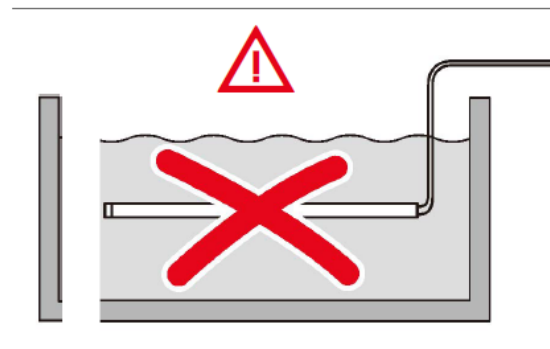

- ◆ Single end power input for 5 meters

 Operation Attentions.

Do not bend LED Strip light to a radius less than 50mm(1.97 inches)

Do not bend LED Strip light like this, and this way will break the LED and bonding pad

Do not fold or crease LED Strip light, and this way will break the LED and bonding pad

Do not twist LED Strip light like this, and this way will break the LED and bonding pad

Do not use the IP65 Silicon Sleeve LED Strip Under water, and too dangerous