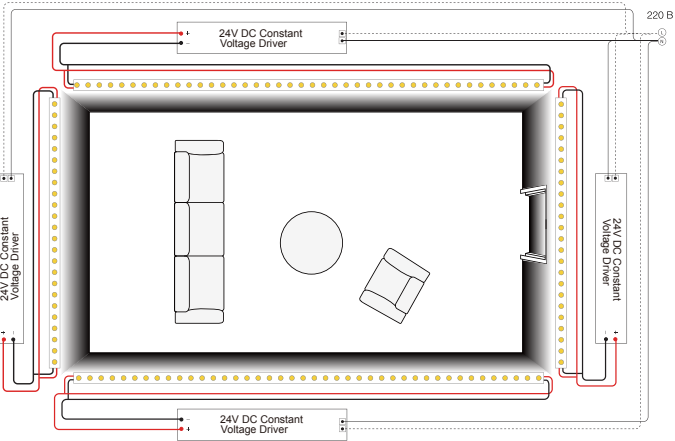

- ◆ Single end power input for 5 meters

 Operation Attentions.

Do not bend LED Strip light to a radius less than 50mm(1.97 inches)

Do not bend LED Strip light like this, and this way will break the LED and bonding pad