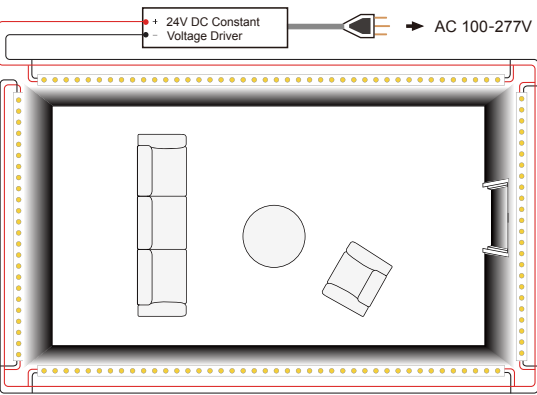

黑线

Black Cable

公头 Male Connector

Fixed Accessories

Fixed clip-Stainless Steel

Silicon clip

Wiring Drawing

Wiring diagram application :

- ◆ Single end power input for 5 meters

 Operation Attentions.

Do not bend LED Strip light to a radius less than 50mm(1.97 inches)

Do not bend LED Strip light like this, and this way will break the LED and bonding pad