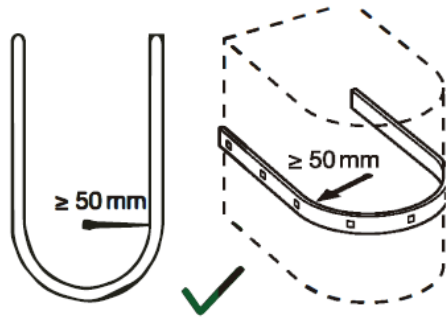

Unit: mm

Black Cable

黑线

Red Cable

红线

母头 Female connector

Red Cable

红线

黑线

Black Cable

公头 Male Connector

Fixed Accessories

Fixed clip-Stainless Steel

Silicon clip

Wiring Drawing

Wiring diagram application :

- ◆ Single end power input for 5 meters

 Operation Attentions.

Do not bend LED Strip light to a radius less than 50mm(1.97 inches)

Do not bend LED Strip light like this, and this way will break the LED and bonding pad

Do not fold or crease LED Strip light, and this way will break the LED and bonding pad

Do not twist LED Strip light like this, and this way will break the LED and bonding pad

Do not use the IP65 Silicon Sleeve LED Strip Under water, and too dangerous