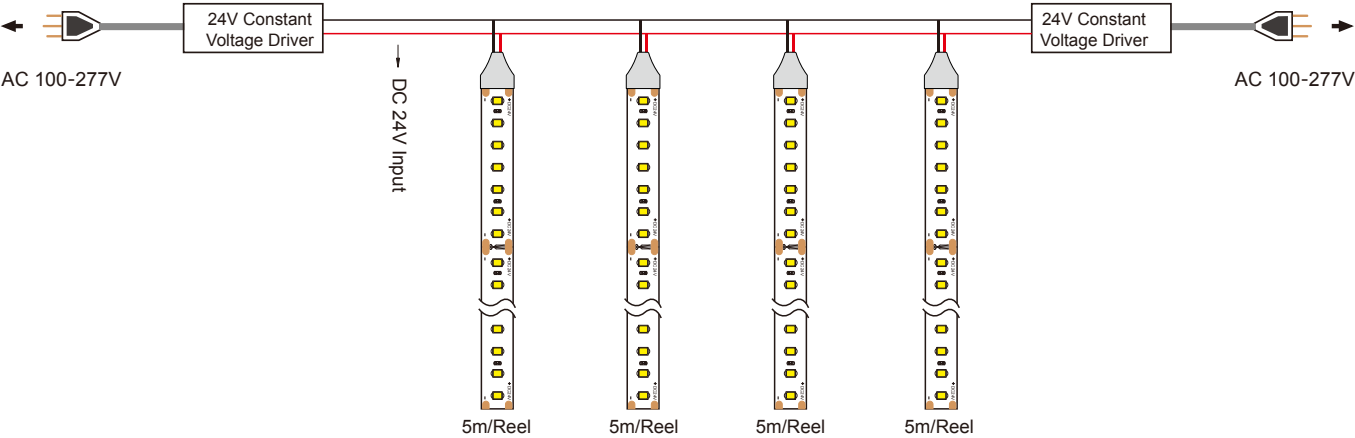

- ◆ Single end power input for 5 meters

 Operation Attentions.

Do not bend LED Strip light to a radius less than 50mm(1.97 inches)

Do not bend LED Strip light like this, and this way will break the LED and bonding pad

Do not fold or crease LED Strip light, and this way will break the LED and bonding pad

Do not twist LED Strip light like this, and this way will break the LED and bonding pad

Do not use the IP65 Silicon Sleeve LED Strip Under water, and too dangerous