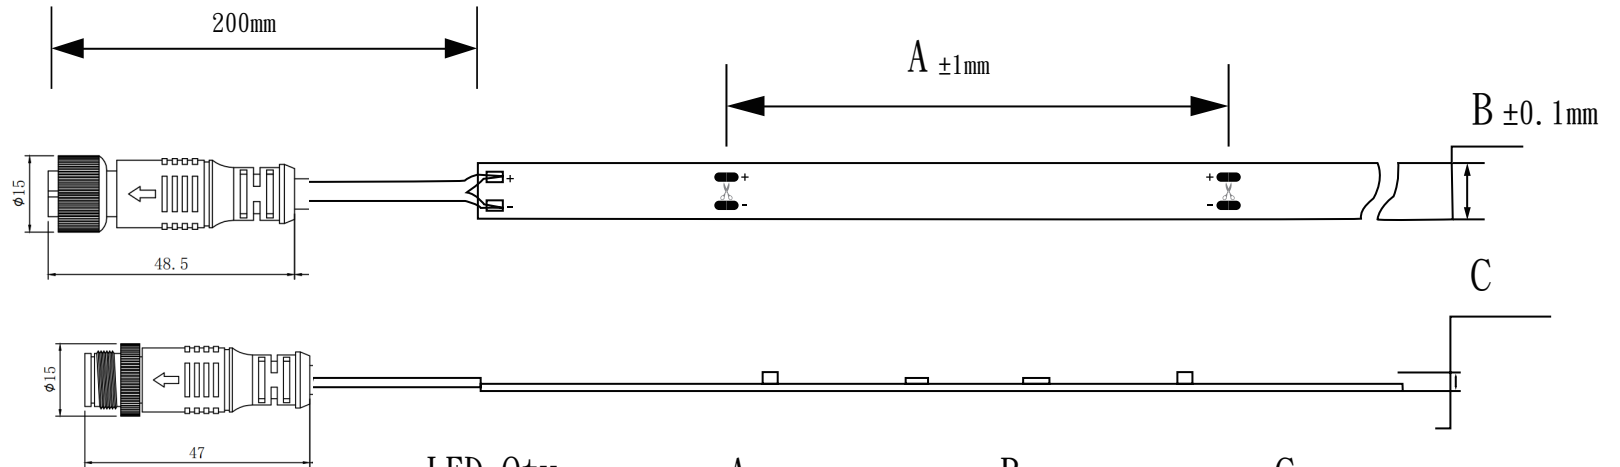

SOKKIA - - _____
Power Consumption

Power Consumption	
Code	Description
7W	7W@70PCS LEDs/Meter
14W	14W@70PCS LEDs/Meter

BEAM ANGLE

Technical Drawing

LED Qty	A (Cutting Lentght)	B	C
70	83.3mm	12 mm	5 mm
140	50 mm	12 mm	5 mm