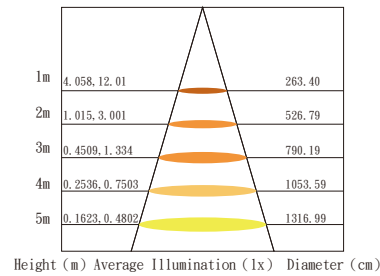

Illumination Icon