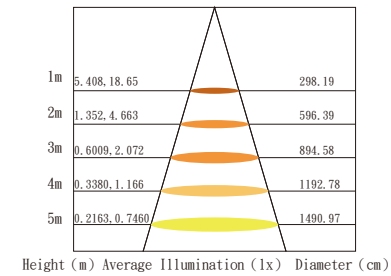

Illumination Icon