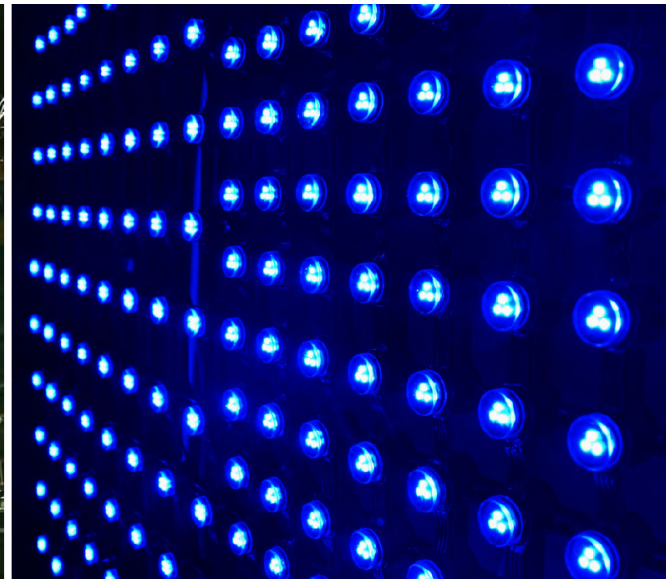

Technical Drawing

Unit: mm