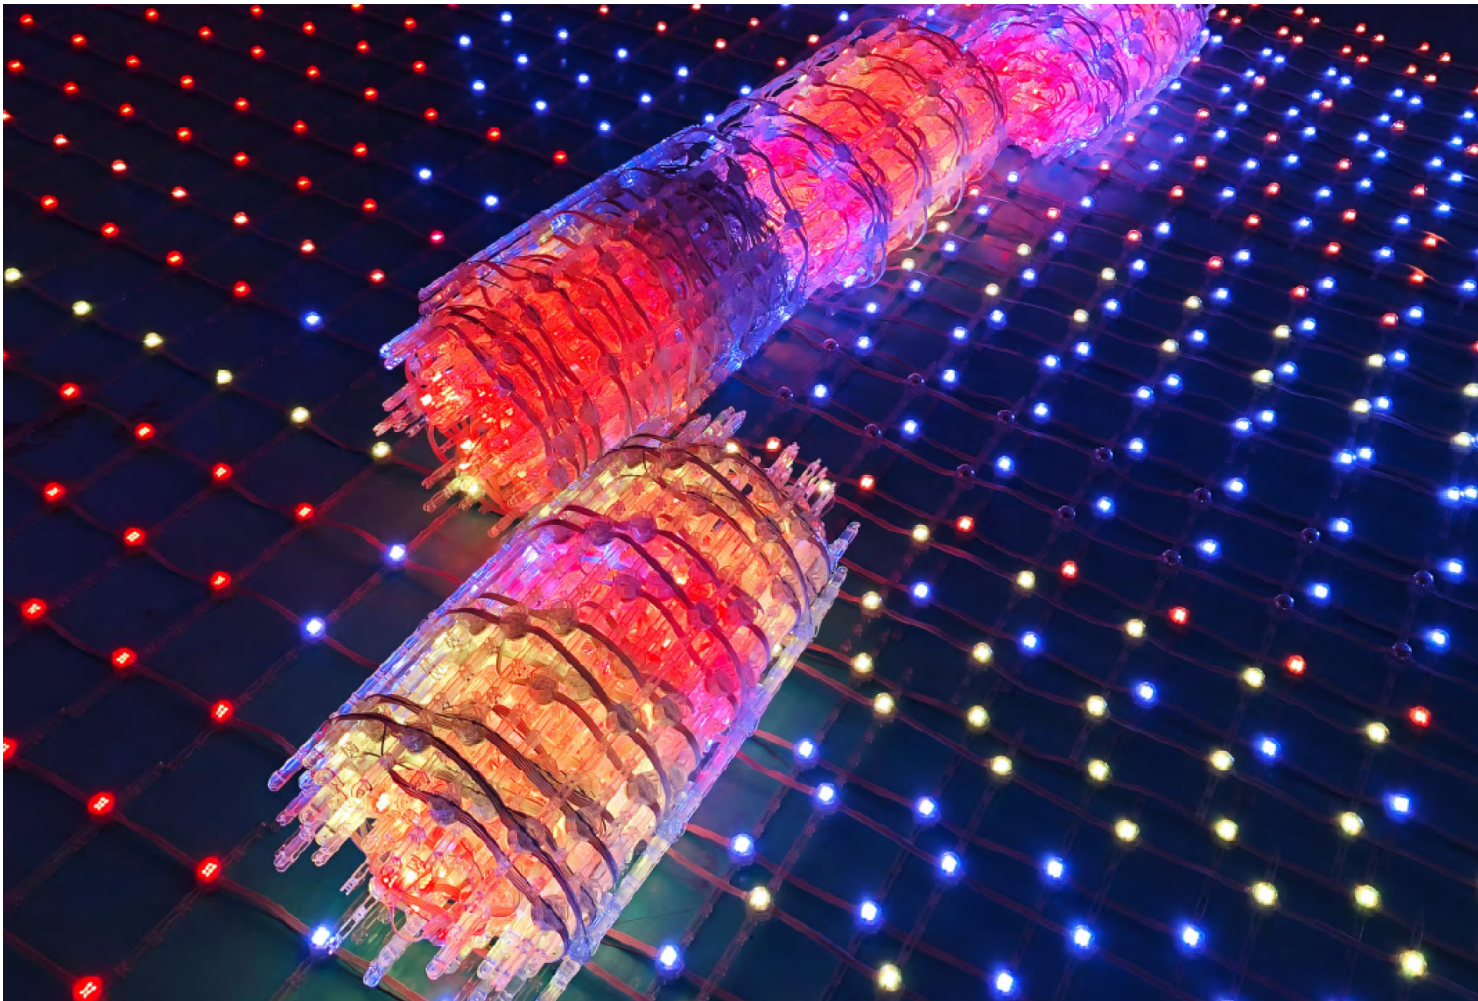

**STILO**

LED Media Mesh RGB & RGBW

- Ultra flexible design make it can be curved freely to achieve creative shapes like arch, circle, wave, customized size available.
- High transparent rate, easy for stage light, fog, lasers go through the screen to create superb visual effect.
- Fast inter-panel locks make it quick and easy to set up and dismantle large-scaled screen, no tools required.
- Quick hanging up by using the following two pieces of connector. Head and tail of the panel, with waterproof connectors
- Optional control system : DMX 512A or SPI
- UV resistance,UL V0 flame retardant grade