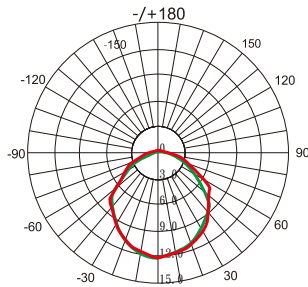

BEAM ANGLE AND INTENSITY

RGB

LED 3pcs Red620nm-6*800mcd
DC12V Green520nm-6*1200mcd
0.6W Blue465nm-6*430mnd

Light Intensity : 12.01 cd
V 0°/105.6°H 0°/105.9°

Distribution Curve Flux