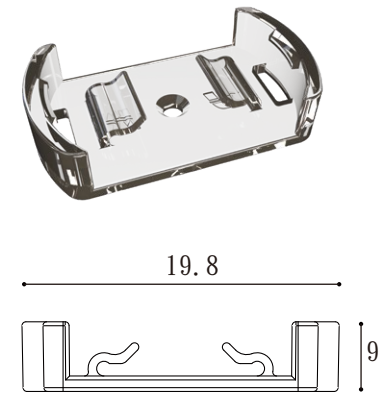

# Installation Accessories

Aluminium profile

Stainless Steel Wire and PC Clip

PC Clip

Unit: mm