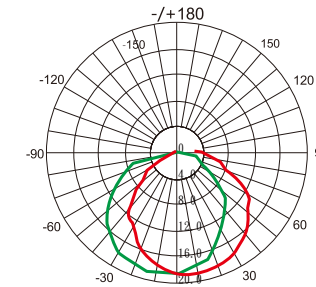

Distribution Curve Flux