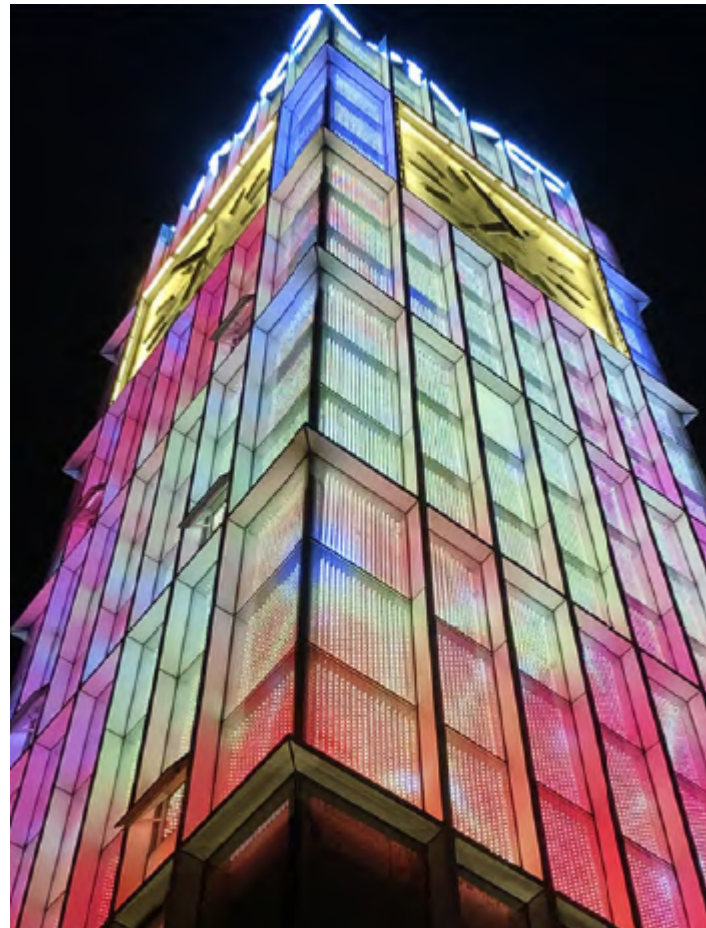

Project	Fixture#	Date
		Firm

Ordering Information

Choose the option that suits your need and write its corresponding code on the appropriate line to form the product code.

Example product code: [STILO-0.6W](#)

STILO - - _____
Power Consumption

Power Consumption	
Code	Description
0.6W	0.6W Per Pixel Max
0.75W	0.72W Per Pixel Max
0.96W	0.96W Per Pixel Max