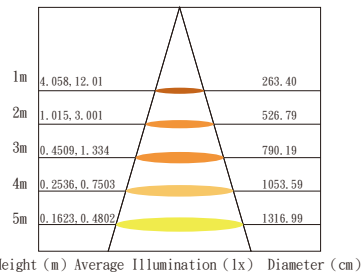

Illumination Icon