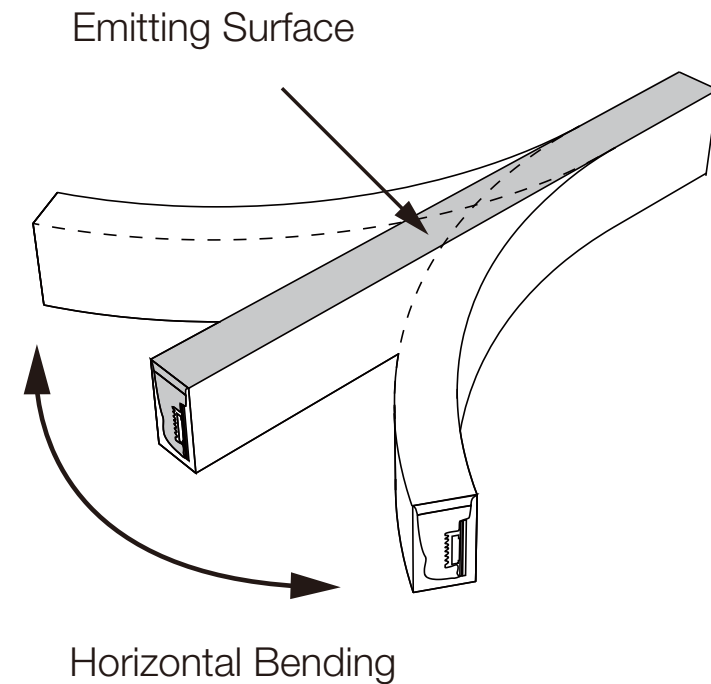

Project	Fixture#	Date
		Firm

Ordering Information

Choose the option that suits your need and write its corresponding code on the appropriate line to form the product code.

Example product code: [STRANE-12W](#)

STRANE - - _____
Power Consumption

Power Consumption	
Code	Description
17W	17W / Meter RGBW @ 60 PCS LED Min. Cutting Length: 100mm @ 6 pcs LEDs
5W	5W / Meter @ 72 PCS LED Min. Cutting Length: 166.7mm @ 12 pcs LEDs
10W	10W / Meter @ 72 PCS LED Min. Cutting Length: 83.3mm @ 6 pcs LEDs
12W	12W / Meter @ 60 PCS LED Min. Cutting Length: 100mm @ 6 pcs LEDs
13W	13W / Meter @ 72 PCS LED Min. Cutting Length: 27.7mm @ 2 pcs LEDs
15W	15W / Meter @ 84 PCS LED Min. Cutting Length: 83.3mm @ 7 pcs LEDs
12W	12W / Meter @ Tunable White @ 120 PCS LED Min. Cutting Length: 100mm @ 12 pcs LEDs @ 12 pcs LEDs
12W	12W / Meter RGB @ 60 PCS LED Min. Cutting Length: 100mm @ 6 pcs LEDs
12W	12W / Meter RGB DMX512 8 Pixels @ 56 PCS LED Min. Cutting Length: 125mm @ 7 pcs LEDs