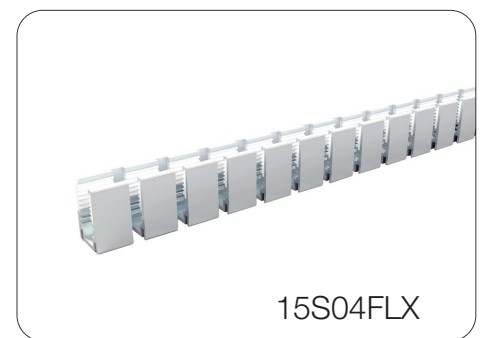

**STRANE**

NEON W:11.5xH: 21 mm 18W Max IP68

Side emitting for homogeneous, soft & dot-free lighting  
 Luminous surface Material: Flat shape Anti-UV diffused Ivory White PVC  
 under ISO4892-3 Test First-class eco-friendly UV-resistant PVC material  
 under ISO4892-3 Test= Full encapsulated with IP68 Level  
 Horizontal Bending Top Light up

## Mounting Profile

15S01

15S04

15H05

15V01

15S01FLX

15S04FLX

15/21S01-T