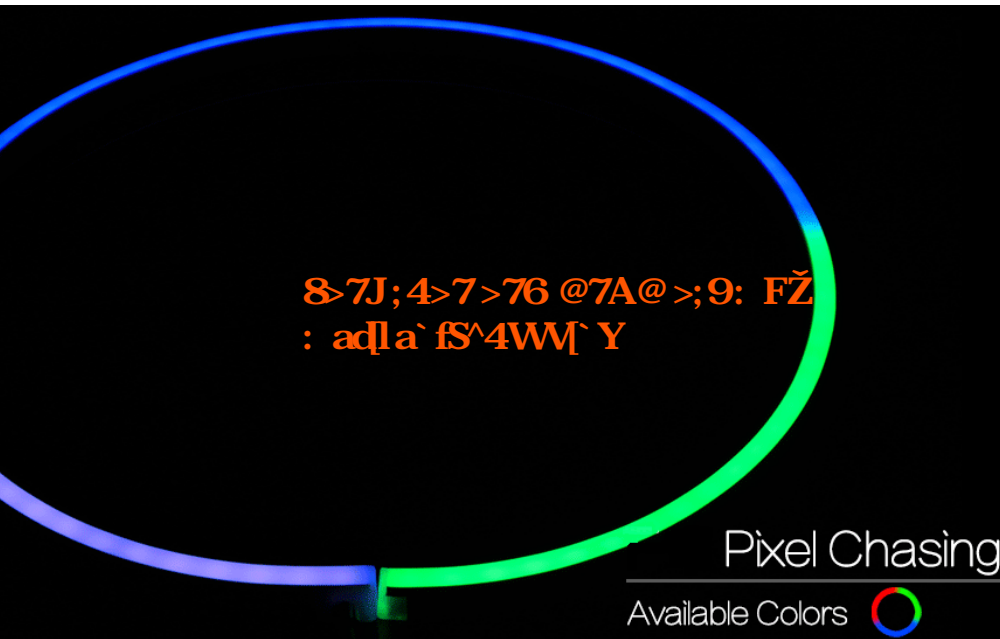

# STRANCE Series

Side bend, dot-free, hot sale

With the cross section of 11.5mm (W) x 21mm (H), **STRANCE** series offers complete color options, including mono color, tunable white, RGB, RGBW, DMX and SPI pixel chasing.

**STRANE**

NEON W:11.5xH: 21 mm 18W Max IP68

Side emitting for homogeneous, soft & dot-free lighting  
 Luminous surface Material: Flat shape Anti-UV diffused Ivory White PVC  
 under ISO4892-3 Test First-class eco-friendly UV-resistant PVC material  
 under ISO4892-3 Test= Full encapsulated with IP68 Level  
 Horizontal Bending Top Light up