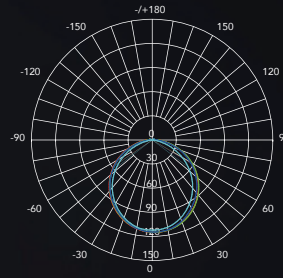

# STRANCE Series

Side bend, dot-free, hot sale

With the cross section of 11.5mm (W) x 21mm (H), **STRANCE** series offers complete color options, including mono color, tunable white, RGB, RGBW, DMX and SPI pixel chasing.

**STRANE**

NEON W:11.5xH: 21 mm 18W Max IP68

Side emitting for homogeneous, soft & dot-free lighting  
 Luminous surface Material: Flat shape Anti-UV diffused Ivory White PVC  
 under ISO4892-3 Test First-class eco-friendly UV-resistant PVC material  
 under ISO4892-3 Test= Full encapsulated with IP68 Level  
 Horizontal Bending Top Light up

Power Consumption	
Code	Description
17W	17W / Meter RGBW @ 60 PCS LED Min. Cutting Length: 100mm @ 6 pcs LEDs
5W	5W / Meter @ 72 PCS LED Min. Cutting Length: 166.7mm @ 12 pcs LEDs
10W	10W / Meter @ 72 PCS LED Min. Cutting Length: 83.3mm @ 6 pcs LEDs
12W	12W / Meter @ 60 PCS LED Min. Cutting Length: 100mm @ 6 pcs LEDs
13W	13W / Meter @ 72 PCS LED Min. Cutting Length: 27.7mm @ 2 pcs LEDs
15W	15W / Meter @ 84 PCS LED Min. Cutting Length: 83.3mm @ 7 pcs LEDs
12W	12W / Meter @ Tunable White @ 120 PCS LED Min. Cutting Length: 100mm @ 12 pcs LEDs @ 12 pcs LEDs
12W	12W / Meter RGB @ 60 PCS LED Min. Cutting Length: 100mm @ 6 pcs LEDs
12W	12W / Meter RGB DMX512 8 Pixels @ 56 PCS LED Min. Cutting Length: 125mm @ 7 pcs LEDs