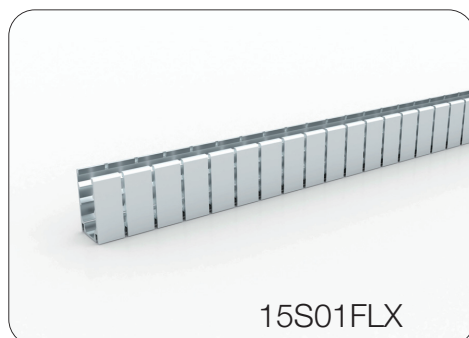

**STRANE**

NEON W:11.5xH: 21 mm 18W Max IP68

Side emitting for homogeneous, soft & dot-free lighting  
 Luminous surface Material: Flat shape Anti-UV diffused Ivory White PVC  
 under ISO4892-3 Test First-class eco-friendly UV-resistant PVC material  
 under ISO4892-3 Test= Full encapsulated with IP68 Level  
 Horizontal Bending Top Light up

## Mounting Profile

15S01

15S04

15H05

15V01

15S01FLX

15S04FLX

15/21S01-T