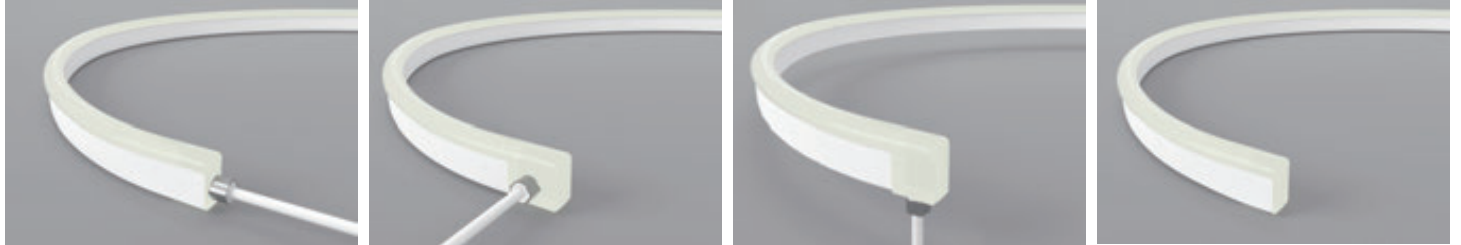

**STRANE**

NEON W:11.5xH: 21 mm 18W Max IP68

Side emitting for homogeneous, soft & dot-free lighting  
 Luminous surface Material: Flat shape Anti-UV diffused Ivory White PVC  
 under ISO4892-3 Test First-class eco-friendly UV-resistant PVC material  
 under ISO4892-3 Test= Full encapsulated with IP68 Level  
 Horizontal Bending Top Light up

## Ordering Information

Choose the option that suits your need and write its corresponding code on the appropriate line to form the product code.

Example product code: [STRANE-12W](#)

STRANE - - \_\_\_\_\_  
Power Consumption

## Mold Injection Connector (IP68 rated protection)

Direct Entry

Side Entry

Bottom Entry

End Cap