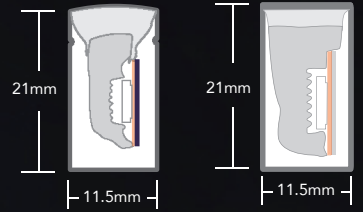

# STRANCE Series

Side bend, dot-free, hot sale

With the cross section of 11.5mm (W) x 21mm (H), **STRANCE** series offers complete color options, including mono color, tunable white, RGB, RGBW, DMX and SPI pixel chasing.

**STRANE**

NEON W:11.5xH: 21 mm 18W Max IP68

Side emitting for homogeneous, soft & dot-free lighting  
 Luminous surface Material: Flat shape Anti-UV diffused Ivory White PVC  
 under ISO4892-3 Test First-class eco-friendly UV-resistant PVC material  
 under ISO4892-3 Test= Full encapsulated with IP68 Level  
 Horizontal Bending Top Light up