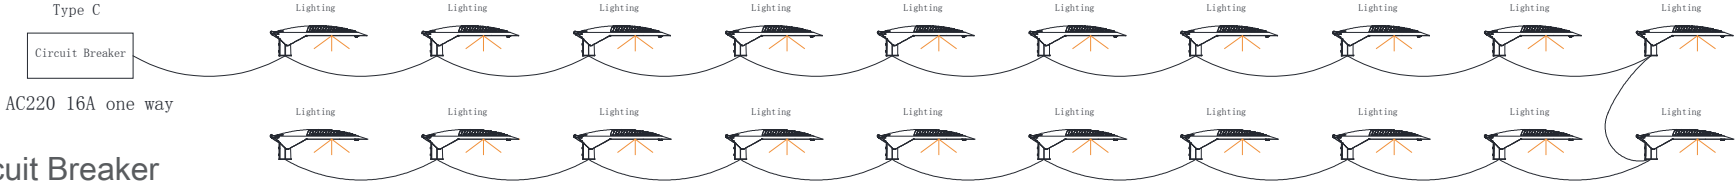

Wiring Drawing

Max connect 20pcs one group.

Unit light power: 30W

Circuit Breaker

Max connect 20pcs one group.

Unit light power: 40W

Circuit Breaker

Max connect 16pcs one group.

Unit light power: 60W

Circuit Breaker