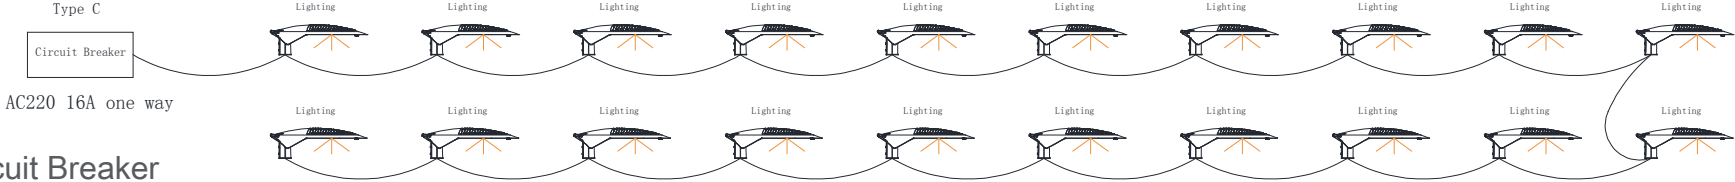

Wiring Drawing

Max connect 20pcs one group.

Unit light power: 30W

Circuit Breaker

Max connect 20pcs one group.

Unit light power: 40W

Circuit Breaker

Max connect 16pcs one group.

Unit light power: 60W

Circuit Breaker